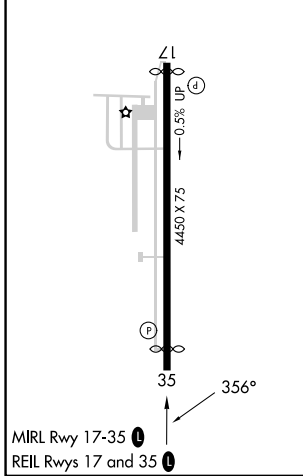

WAAS CH 90438 W35A	APP CRS 356°	Rwy Ldg TDZE Apt Elev	4200 1000 1003
--	------------------------	-----------------------------	---

RNAV (GPS) RWY 35

KICKAPOO DOWNTOWN (CWC)

RNP APCH.		MISSED APPROACH: Climb to 1500 then climbing right turn to 3000 direct FITMO and hold.	
AWOS-3 119.625	SHEPPARD APP CON ★ 120.4 269.025	CLNC DEL 121.2	UNICOM 122.7 (CTAF) 0

ELEV 1003	TDZE 1000
-----------	-----------

CATEGORY	A	B	C	D
LNAV/VNAV DA	1284-1	284 (300-1)		NA
LPV DA	1299-7/8	299 (300-7/8)		NA
LNAV MDA	1380-1	380 (400-1)		NA
CIRCLING	1440-1 437 (500-1)	1480-1 477 (500-1)	1720-2 717 (800-2)	NA