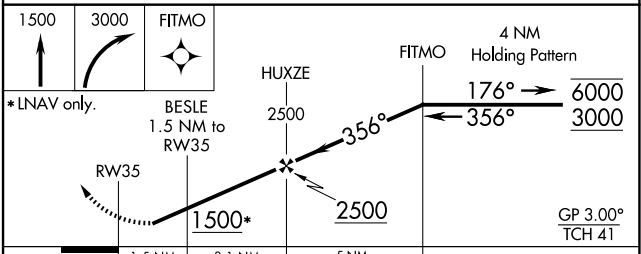

WAAS CH 90438 W35A	APP CRS 356°	Rwy Ldg TDZE Apt Elev	4200 1000 1003
--	------------------------	-----------------------------	---

RNAV (GPS) RWY 35

KICKAPOO DOWNTOWN (CWC)

RNP APCH.		MISSED APPROACH: Climb to 1500 then climbing right turn to 3000 direct FITMO and hold.	
AWOS-3 119.625	SHEPPARD APP CON ★ 120.4 269.025	CLNC DEL 121.2	UNICOM 122.7 (CTAF) 0

ELEV 1003	TDZE 1000
-----------	-----------

CATEGORY	A	B	C	D
LNAV/VNAV DA	1284-1	284 (300-1)		NA
LPV DA	1299-7/8	299 (300-7/8)		NA
LNAV MDA	1380-1	380 (400-1)		NA
CIRCLING	1440-1 437 (500-1)	1480-1 477 (500-1)	1720-2 717 (800-2)	NA