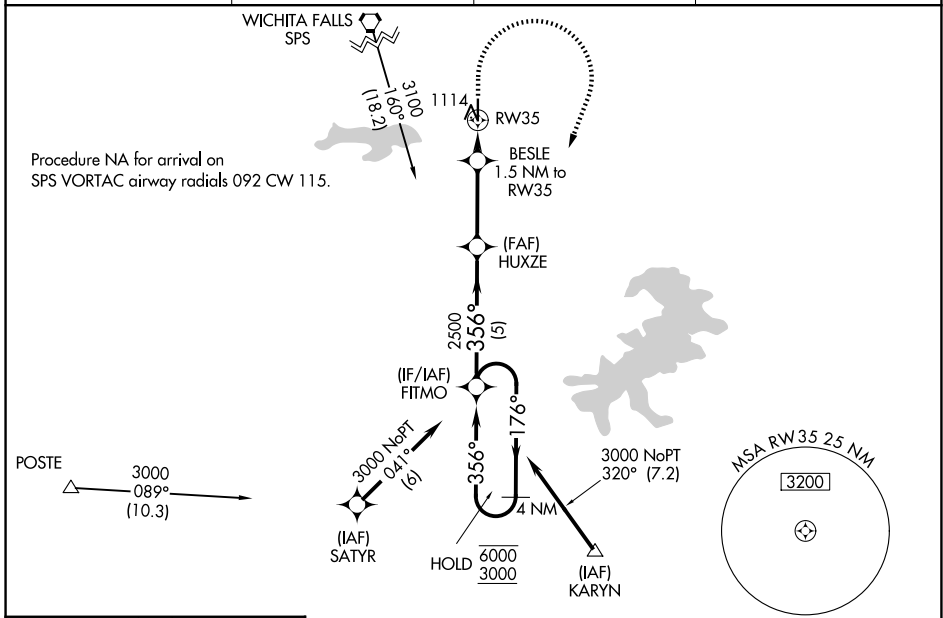

WAAS CH 90438 W35A	APP CRS 356°	Rwy Ldg TDZE Apt Elev	4200 1000 1003
--	------------------------	-----------------------------	---

RNAV (GPS) RWY 35

KICKAPOO DOWNTOWN (CWC)

RNP APCH.		MISSED APPROACH: Climb to 1500 then climbing right turn to 3000 direct FITMO and hold.	
AWOS-3 119.625	SHEPPARD APP CON ★ 120.4 269.025	CLNC DEL 121.2	UNICOM 122.7 (CTAF) 0

ELEV 1003	TDZE 1000
-----------	-----------

CATEGORY	A	B	C	D
LNAV/VNAV DA	1284-1	284 (300-1)		NA
LPV DA	1299-7/8	299 (300-7/8)		NA
LNAV MDA	1380-1	380 (400-1)		NA
CIRCLING	1440-1 437 (500-1)	1480-1 477 (500-1)	1720-2 717 (800-2)	NA

SC-2, 16 APR 2026 to 14 MAY 2026

SC-2, 16 APR 2026 to 14 MAY 2026