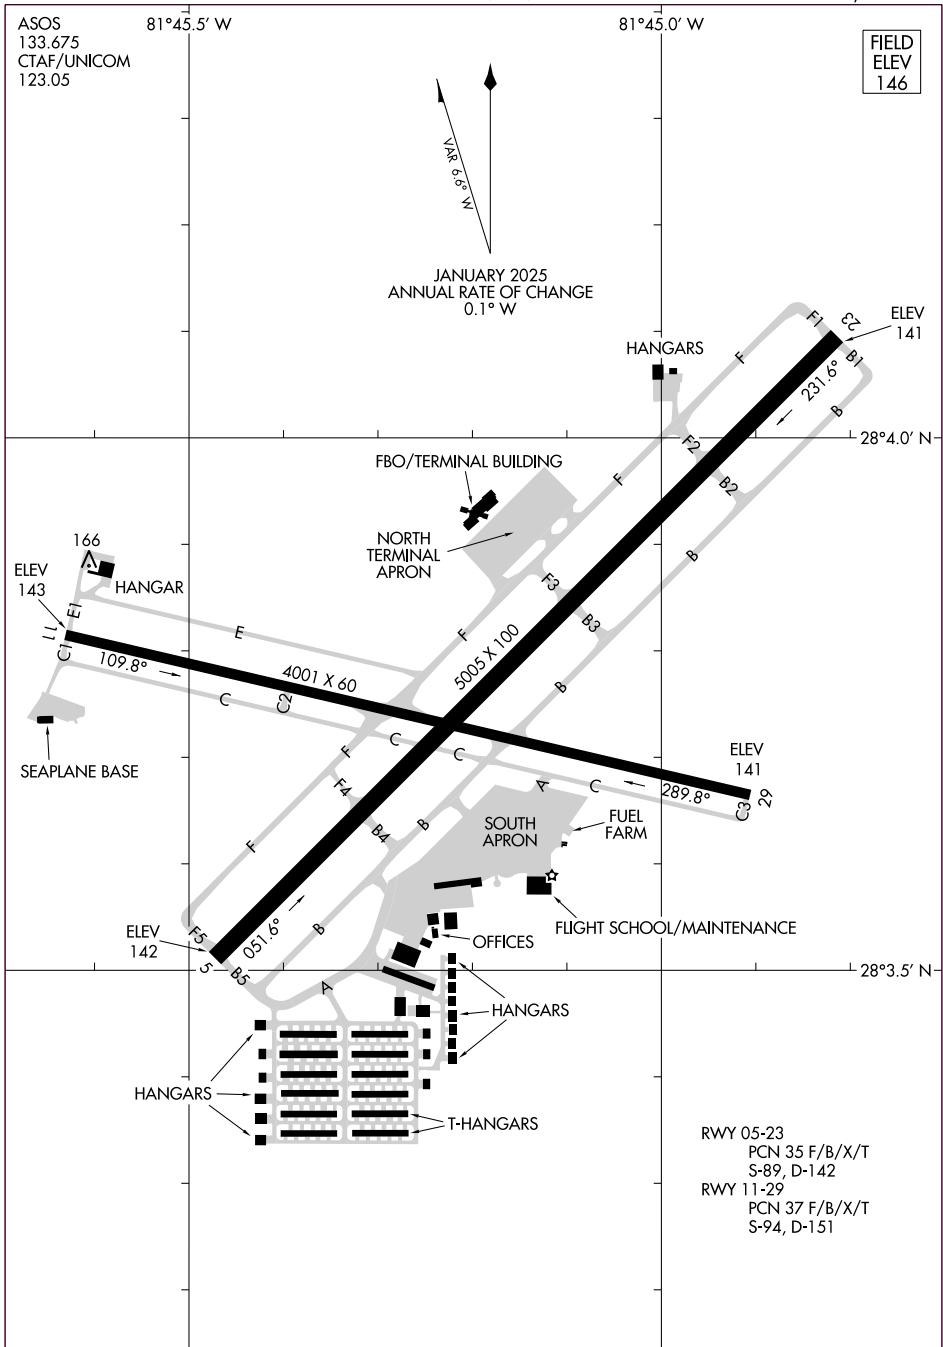

25107

AIRPORT DIAGRAM

AL-5953 (FAA)

WINTER HAVEN RGNL (GIF)
WINTER HAVEN, FLORIDA

AIRPORT DIAGRAM

25107

WINTER HAVEN, FLORIDA
WINTER HAVEN RGNL (GIF)