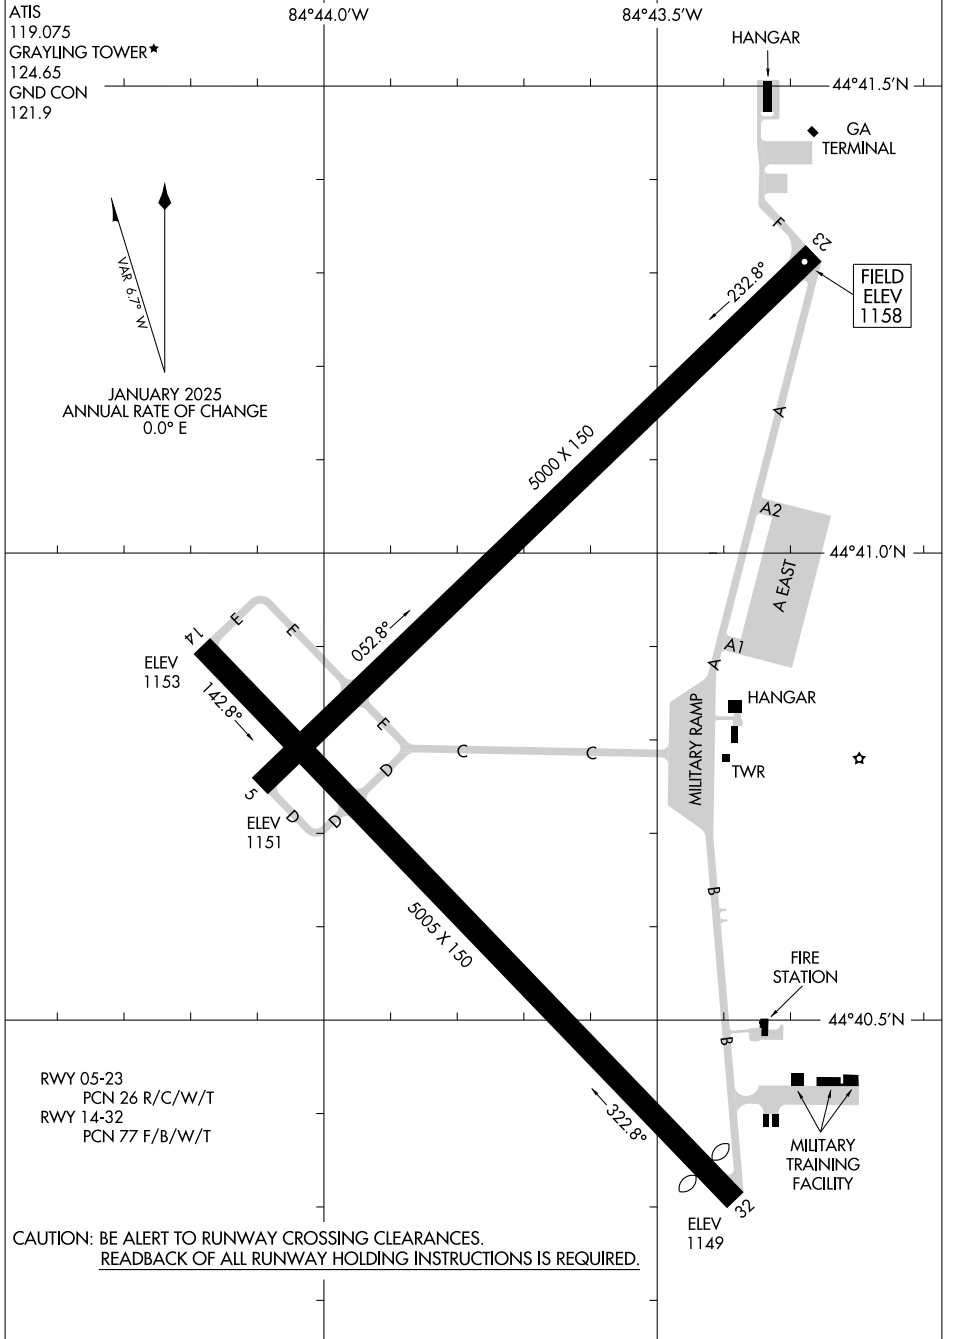

25219

AIRPORT DIAGRAM

AL-5957 (FAA)

GRAYLING AAF (GOV)
GRAYLING, MICHIGAN

EC-1, 16 APR 2026 to 14 MAY 2026

EC-1, 16 APR 2026 to 14 MAY 2026

AIRPORT DIAGRAM

25219