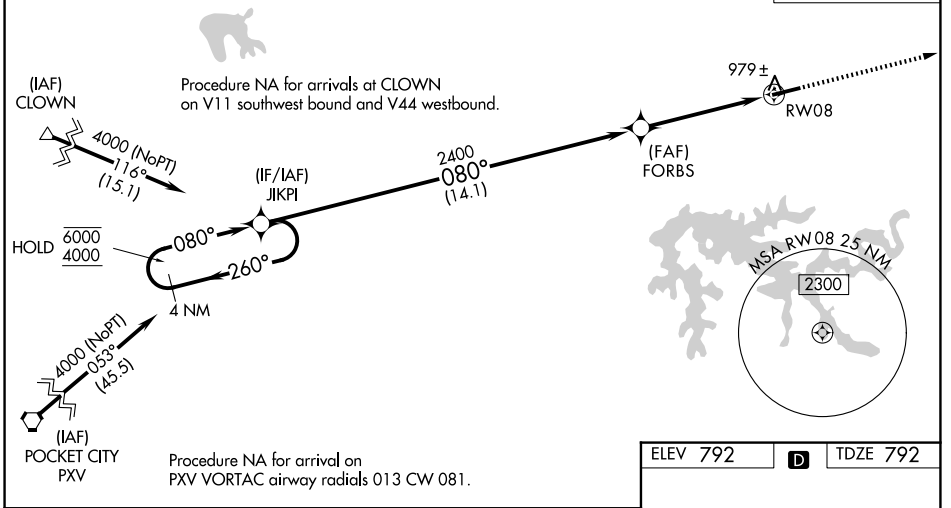

WAAS CH 61320 W08A	APP CRS 080°	Rwy Ldg 5309 TDZE 792 Apt Elev 792
--	------------------------	---

RNAV (GPS) RWY 8

FRENCH LICK MUNI (F.R.H)

RNP APCH.	MISSED APPROACH: Climb to 4000 direct WITAM and hold.
-----------	---

AWOS-3 118.075	LOUISVILLE APP CON 123.675 327.0	UNICOM 122.8 (CTAF) 0
--------------------------	--	---------------------------------

EC-2, 16 APR 2026 to 14 MAY 2026

EC-2, 16 APR 2026 to 14 MAY 2026

ELEV 792	D	TDZE 792
----------	----------	----------

MIRL Rwy 8-26 0

REIL Rwy 8 and 26

CATEGORY	A	B	C	D
LPV DA		1057-7/8	265 (300-7/8)	
LNAV/VNAV DA		1162-1 1/4	370 (400-1 1/4)	
LNAV MDA	1240-1	448 (500-1)	1240-1 3/8	448 (500-1 3/8)
CIRCLING	1280-1	488 (500-1)	1480-2	1480-2 1/4
			688 (700-2)	688 (700-2 1/4)