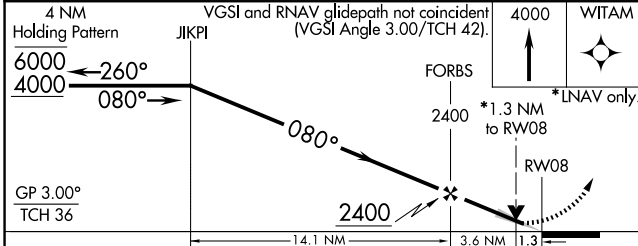

WAAS CH 61320 W08A	APP CRS 080°	Rwy Ldg 5309 TDZE 792 Apt Elev 792
--	------------------------	---

RNAV (GPS) RWY 8

FRENCH LICK MUNI (F.R.H)

RNP APCH.	MISSED APPROACH: Climb to 4000 direct WITAM and hold.
-----------	---

AWOS-3 118.075	LOUISVILLE APP CON 123.675 327.0	UNICOM 122.8 (CTAF) 0
--------------------------	--	---------------------------------

EC-2, 16 APR 2026 to 14 MAY 2026

EC-2, 16 APR 2026 to 14 MAY 2026

ELEV 792	D	TDZE 792
----------	----------	----------