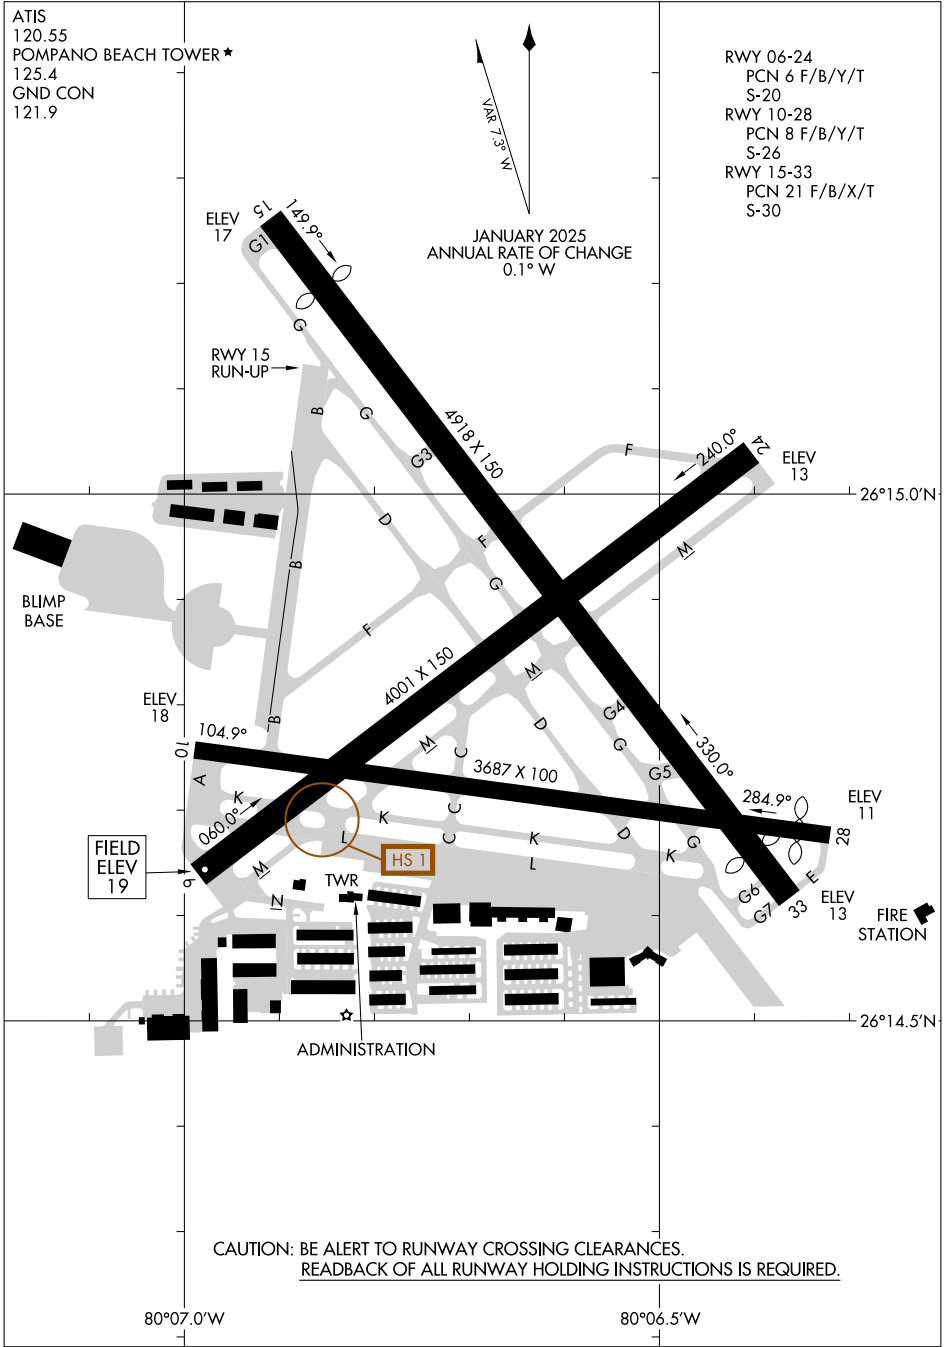

# AIRPORT DIAGRAM

AL-5972 (FAA)

## POMPANO BEACH AIRPARK (PMP)

POMPANO BEACH, FLORIDA

ATIS  
 120.55  
 POMPANO BEACH TOWER ★  
 125.4  
 GND CON  
 121.9

RWY 06-24  
 PCN 6 F/B/Y/T  
 S-20  
 RWY 10-28  
 PCN 8 F/B/Y/T  
 S-26  
 RWY 15-33  
 PCN 21 F/B/X/T  
 S-30

SE-3, 16 APR 2026 to 14 MAY 2026

SE-3, 16 APR 2026 to 14 MAY 2026

CAUTION: BE ALERT TO RUNWAY CROSSING CLEARANCES.  
 READBACK OF ALL RUNWAY HOLDING INSTRUCTIONS IS REQUIRED.

# AIRPORT DIAGRAM

25163