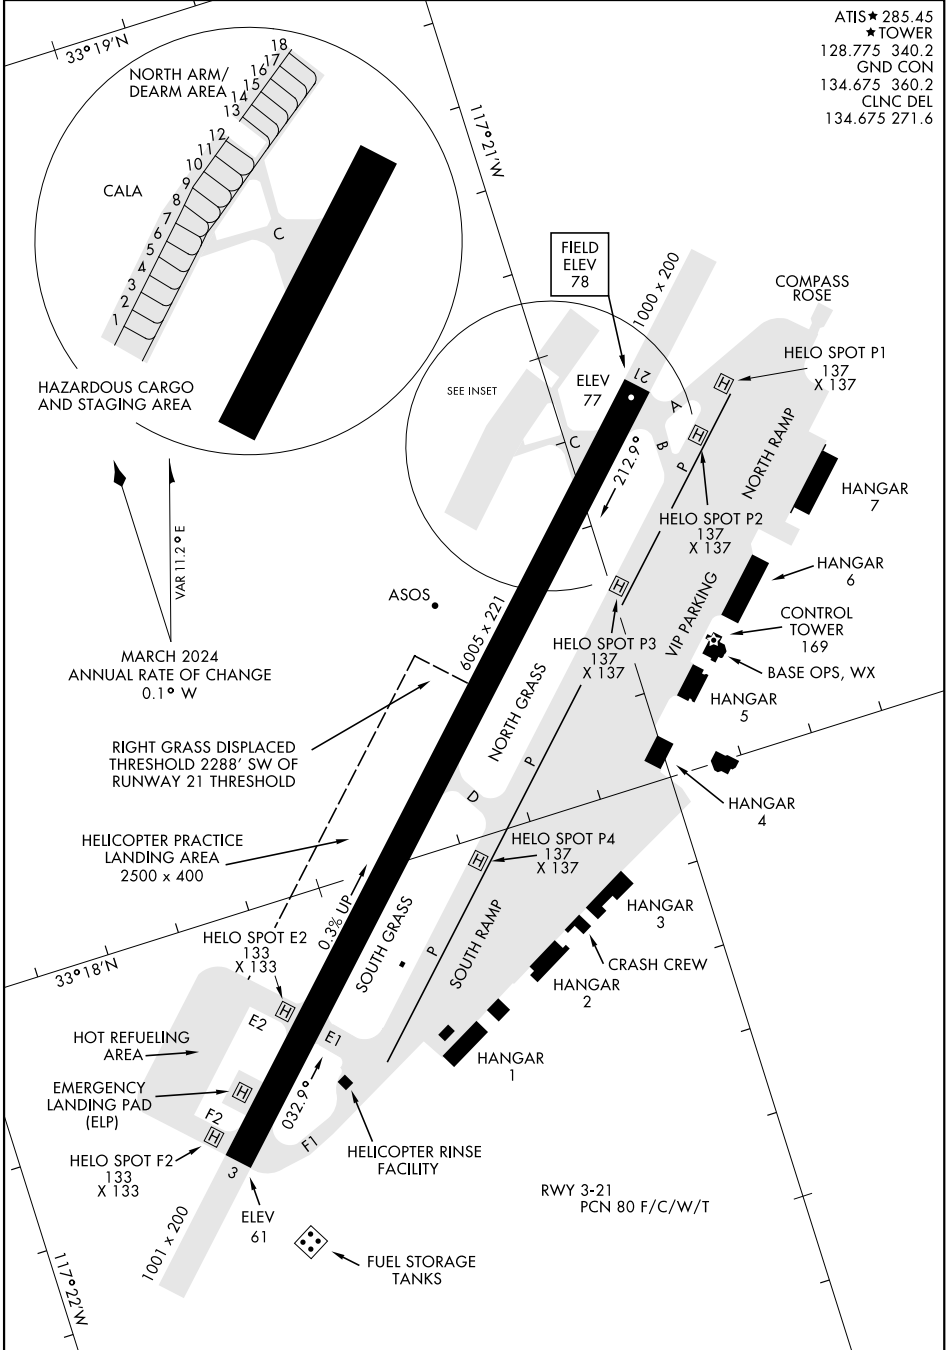

AIRPORT DIAGRAM

[USN]

- ATIS ★ 285.45
- ★ TOWER
- 128.775 340.2
- GND CON
- 134.675 360.2
- CLNC DEL
- 134.675 271.6

SW-3, 16 APR 2026 to 14 MAY 2026

SW-3, 16 APR 2026 to 14 MAY 2026

AIRPORT DIAGRAM