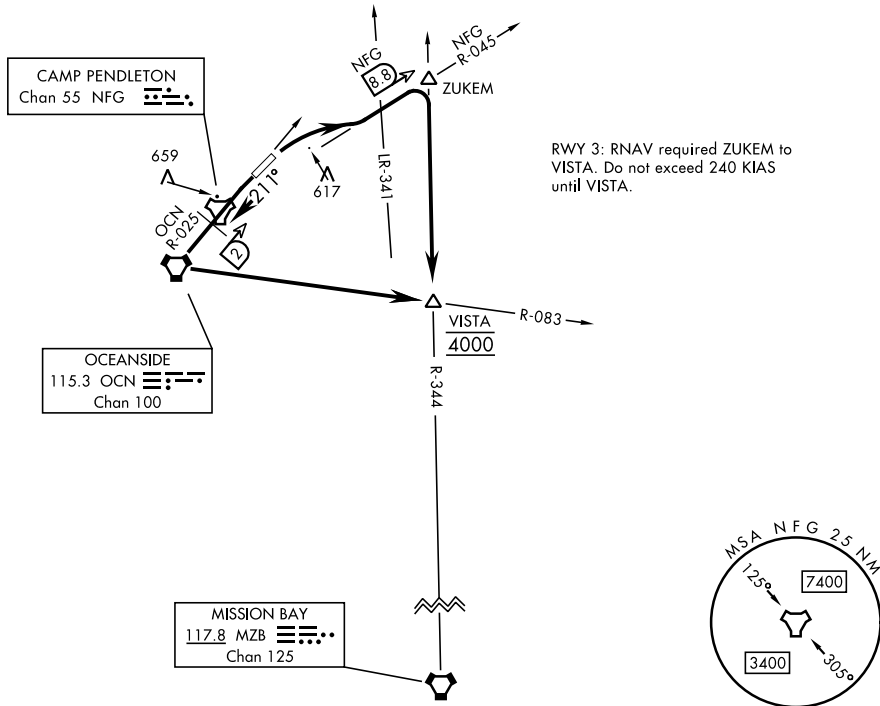

BULLDOG THREE DEPARTURE (OBSTACLE) (BLDG 3.VISTA)

OCEANSIDE, CALIFORNIA

[USN]

Rwy	Knots	60	120	180	240	300	360
3 (C)	V/V(fpm)	486	972	1458	1944	2430	2916
21 (B)	V/V(fpm)	442	884	1326	1768	2210	2652

ATIS ★285.45
 CLNC DEL
 134.675 271.6
 GND CON
 134.675 360.2
 TOWER ★
 128.775 340.2
 SOCAL DEP CON
 127.3 323.0

Minimum Climb Rate

(C) to 800

(B) to 1300

NOT FOR CIVIL USE

SW-3, 16 APR 2026 to 14 MAY 2026

SW-3, 16 APR 2026 to 14 MAY 2026

DEPARTURE ROUTE DESCRIPTION

TAKEOFF RWY 3: Climbing right turn to intercept NFG TACAN R-045 to ZUKEM then right turn direct VISTA. Cross VISTA at 4000 or assigned altitude.

TAKEOFF RWY 21: Climb on heading 211° to intercept OCN VORTAC R-025 then direct OCN then left turn to intercept OCN R-083 direct VISTA. Cross VISTA at 4000 or assigned altitude.