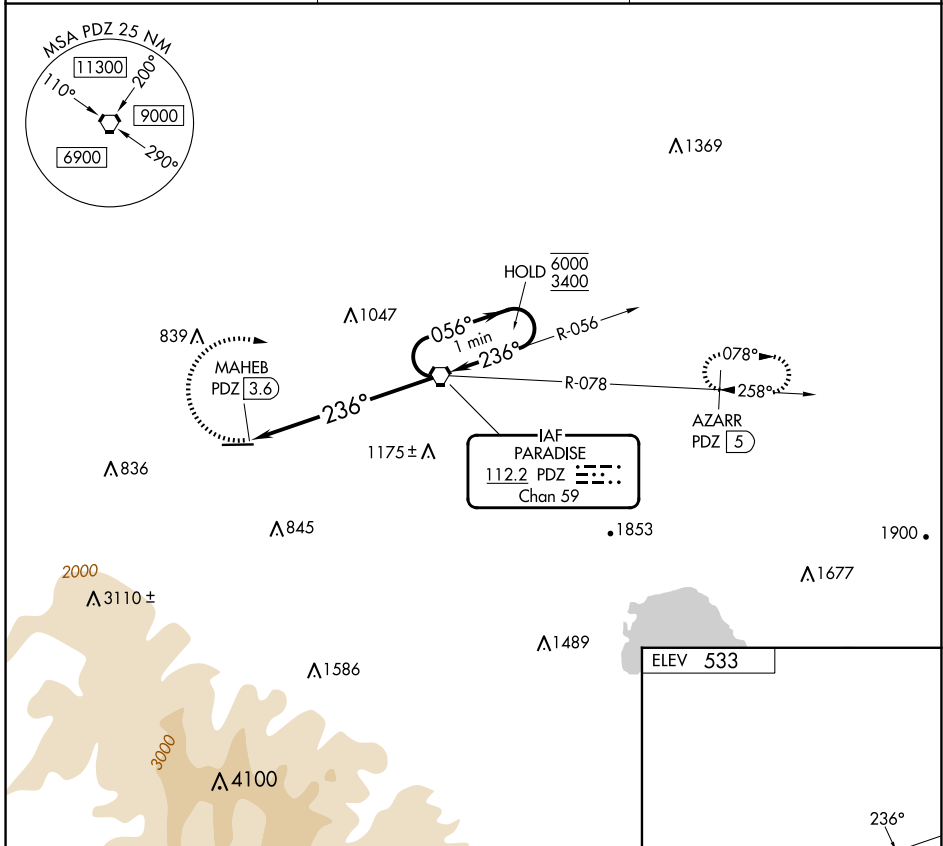

VORTAC PDZ 112.2 Chan 59	APP CRS 236°	Rwy Idg TDZE Apt Elev	N/A N/A 533
--	------------------------	-----------------------------	--

VOR-A
CORONA MUNI (AJO)

⚠ When local altimeter setting not received, use ONT altimeter setting and increase all MDAs 80 feet. Procedure NA at night.

MISSED APPROACH: Climbing right turn to 4700 direct PDZ VORTAC then on PDZ VORTAC R-078 to AZARR/5 DME and hold, continue climb-in-hold to 4700.

AWOS-3PT 132-175	SOCAL APP CON 135.4 377.125	UNICOM 122.7 (CTAF) 0
----------------------------	---------------------------------------	---------------------------------

CATEGORY	A	B	C	D	FAF to MAP 3.6 NM					
CIRCLING	1660-1¼ 1127 (1200-1¼)	1660-1½ 1127 (1200-1½)	NA		Knots	60	90	120	150	180
					Min:Sec	3:36	2:24	1:48	1:26	1:12

SW-3, 16 APR 2026 to 14 MAY 2026

SW-3, 16 APR 2026 to 14 MAY 2026