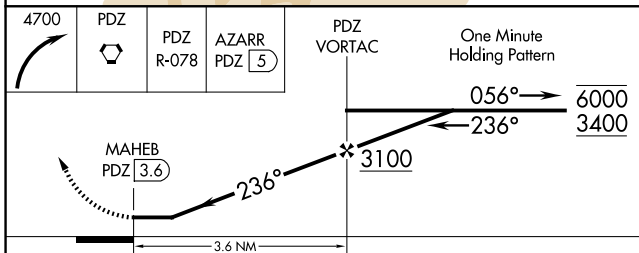

MISSED APPROACH: Climbing right turn to 4700 direct PDZ VORTAC then on PDZ VORTAC R-078 to AZARR/5 DME and hold, continue climb-in-hold to 4700.

AWOS-3PT 132-175	SOCAL APP CON 135.4 377.125	UNICOM 122.7 (CTAF) 0
----------------------------	---------------------------------------	---------------------------------

CATEGORY	A	B	C	D	FAF to MAP 3.6 NM					
CIRCLING	1660-1¼ 1127 (1200-1¼)	1660-1½ 1127 (1200-1½)	NA		Knots	60	90	120	150	180
					Min:Sec	3:36	2:24	1:48	1:26	1:12

SW-3, 16 APR 2026 to 14 MAY 2026

SW-3, 16 APR 2026 to 14 MAY 2026