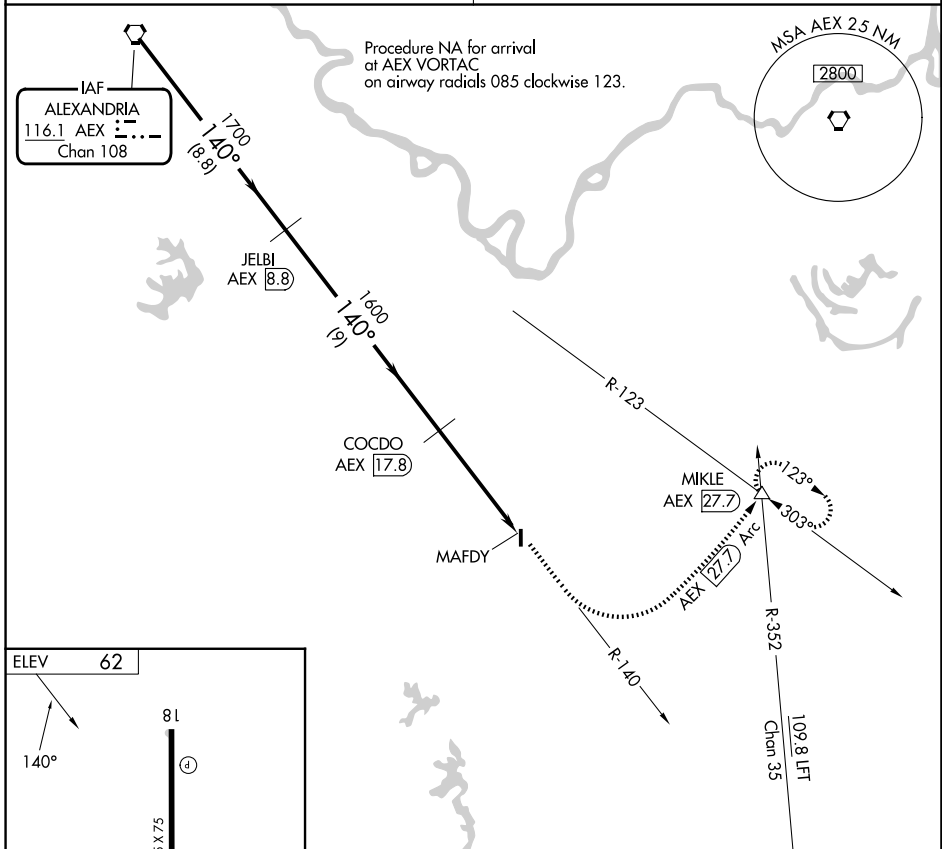

VORTAC AEX 116.1 Chan 108	APP CRS 140°	Rwy Ldg TDZE Apt Elev	N/A N/A 62
--	-------------------------------	-----------------------------	---------------------------------------

VOR/DME-A
BUNKIE MUNI (2R6)

NA Use Alexandria Intl altimeter setting; when not received, use Esler Rgnl altimeter setting.

MISSED APPROACH: Climb to 3000 via AEX R-140 and AEX 27.7 DME Arc to MIKLE Int/AEX 27.7 DME and hold.

MAKS APP CON
125.4 302.2

CTAF
122.9

CATEGORY	A	B	C	D
CIRCLING	880-1 818 (900-1)	880-1¼ 818 (900-1¼)	NA	

REIL Rwys 18 and 36 **1**
MIRL Rwy 18-36 **1**

BUNKIE, LOUISIANA
Amdt 6 07MAY09

30°57'N-92°14'W

BUNKIE MUNI (2R6)
VOR/DME-A

SC-4, 16 APR 2026 to 14 MAY 2026

SC-4, 16 APR 2026 to 14 MAY 2026