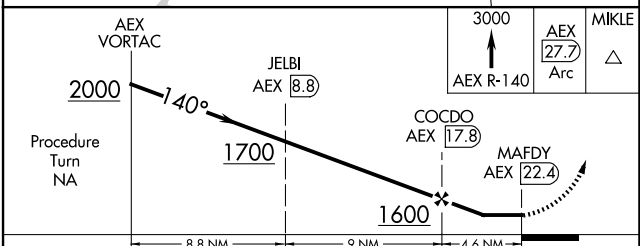

VORTAC AEX 116.1 Chan 108	APP CRS 140°	Rwy Ldg TDZE Apt Elev	N/A N/A 62

VOR/DME-A
BUNKIE MUNI (2R6)

NA Use Alexandria Intl altimeter setting; when not received, use Esler Rgnl altimeter setting.

MISSED APPROACH: Climb to 3000 via AEX R-140 and AEX 27.7 DME Arc to MIKLE Int/AEX 27.7 DME and hold.

MAKS APP CON
125.4 302.2

CTAF
122.9

CATEGORY	A	B	C	D
CIRCLING	880-1 818 (900-1)	880-1¼ 818 (900-1¼)	NA	

REIL Rwys 18 and 36 **1**
MIRL Rwy 18-36 **1**

BUNKIE, LOUISIANA
Amdt 6 07MAY09

30°57'N-92°14'W

BUNKIE MUNI (2R6)
VOR/DME-A

SC-4, 16 APR 2026 to 14 MAY 2026

SC-4, 16 APR 2026 to 14 MAY 2026