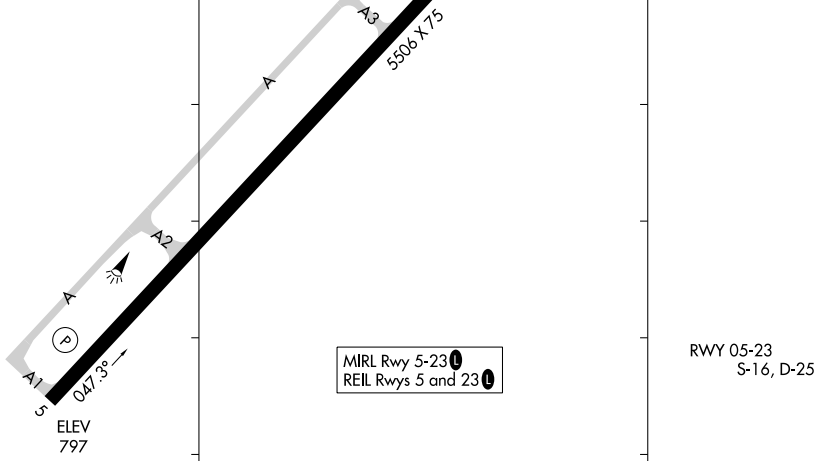

AWOS-3PT
125.650
CTAF/UNICOM
122.8

39°59.0'N

EC-2, 16 APR 2026 to 14 MAY 2026

39°58.5'N

ELEV 797

86°55.5'W

86°55.0'W

EC-2, 16 APR 2026 to 14 MAY 2026