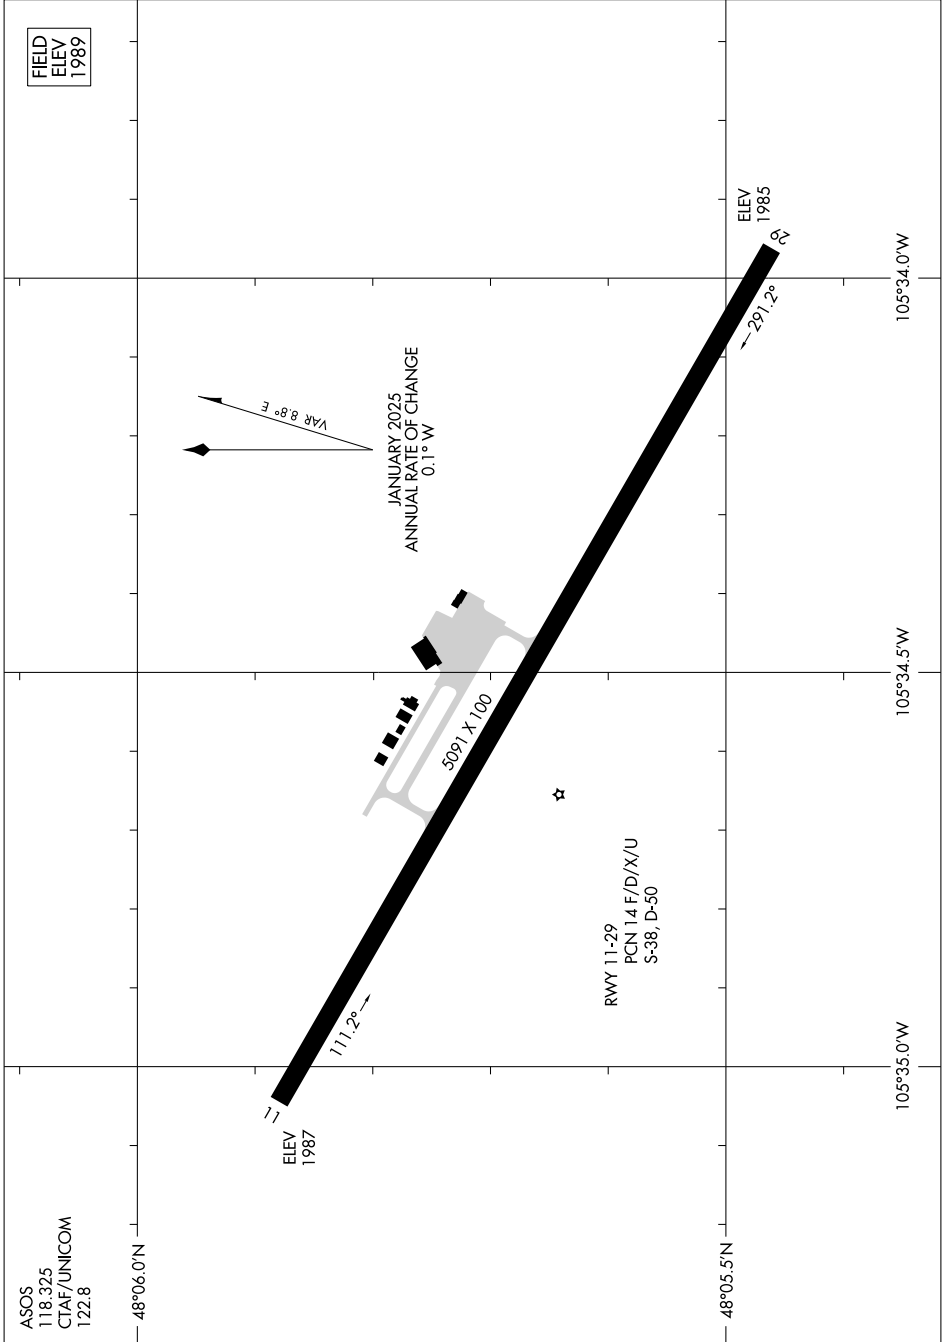

25107

AIRPORT DIAGRAM

AL-6018 (FAA)

L M CLAYTON (OLF)
WOLF POINT, MONTANA

NW-1, 16 APR 2026 to 14 MAY 2026

NW-1, 16 APR 2026 to 14 MAY 2026

AIRPORT DIAGRAM

25107

WOLF POINT, MONTANA
L M CLAYTON (OLF)