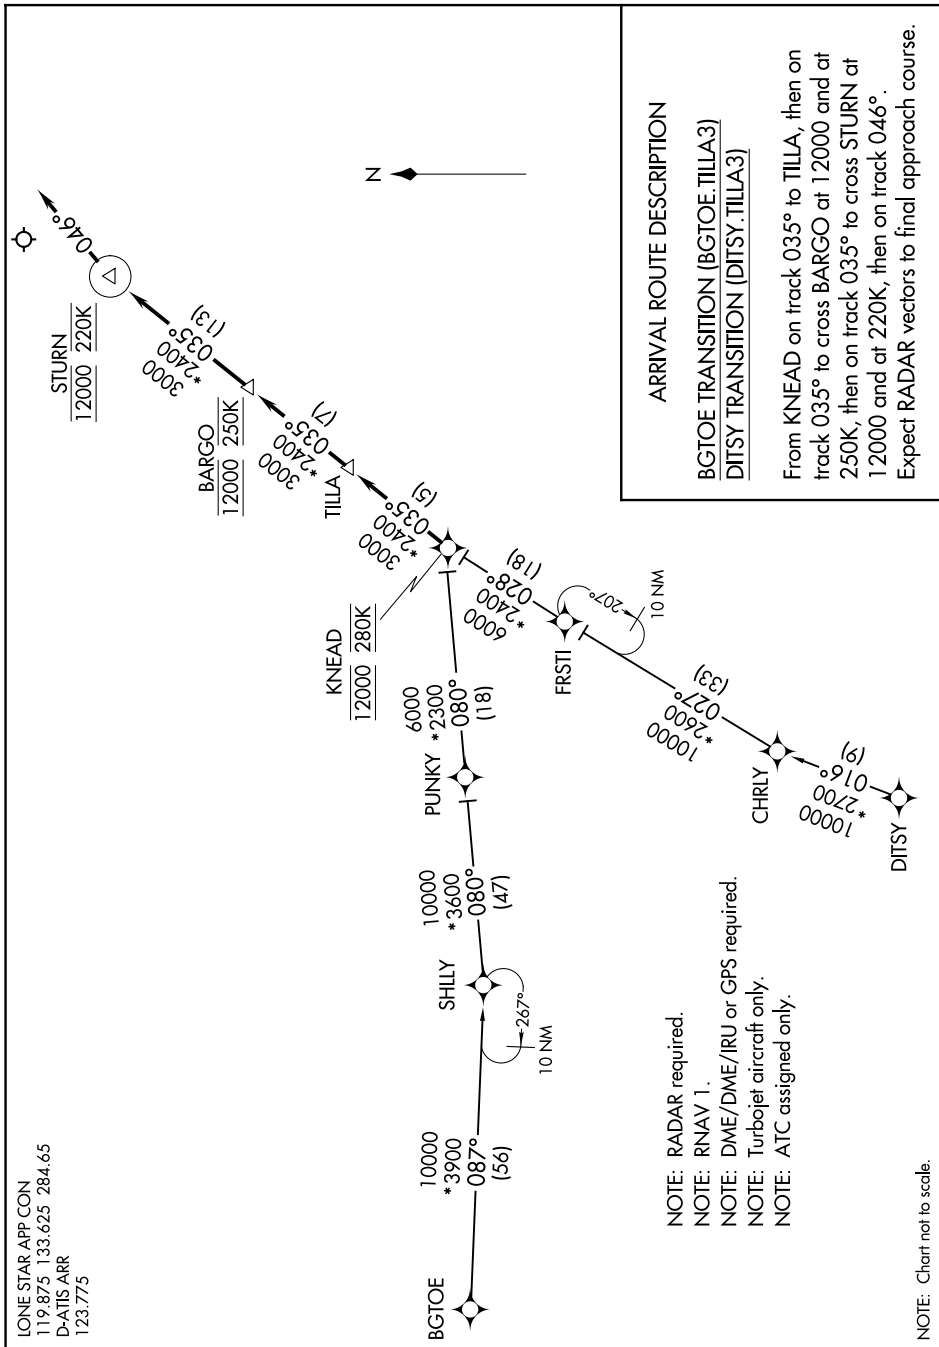

TILLA THREE ARRIVAL (RNAV)

SC-2, 16 APR 2026 to 14 MAY 2026

LONE STAR APP CON
119.875 133.625 284.65
D-ATIS ARR
123.775

TILLA THREE ARRIVAL (RNAV)

(KNEAD.TILLA3) 31MAY16

ARRIVAL ROUTE DESCRIPTION

BGTOE TRANSITION (BGTOE.TILLA3)
DITSY TRANSITION (DITSY.TILLA3)

From KNEAD on track 035° to TILLA, then on track 035° to cross BARGO at 12000 and at 250K, then on track 035° to cross STURN at 12000 and at 220K, then on track 046°. Expect RADAR vectors to final approach course.

NOTE: RADAR required.
 NOTE: RNAV 1.
 NOTE: DME/DME/IRU or GPS required.
 NOTE: Turbojet aircraft only.
 NOTE: ATC assigned only.

NOTE: Chart not to scale.

SC-2, 16 APR 2026 to 14 MAY 2026