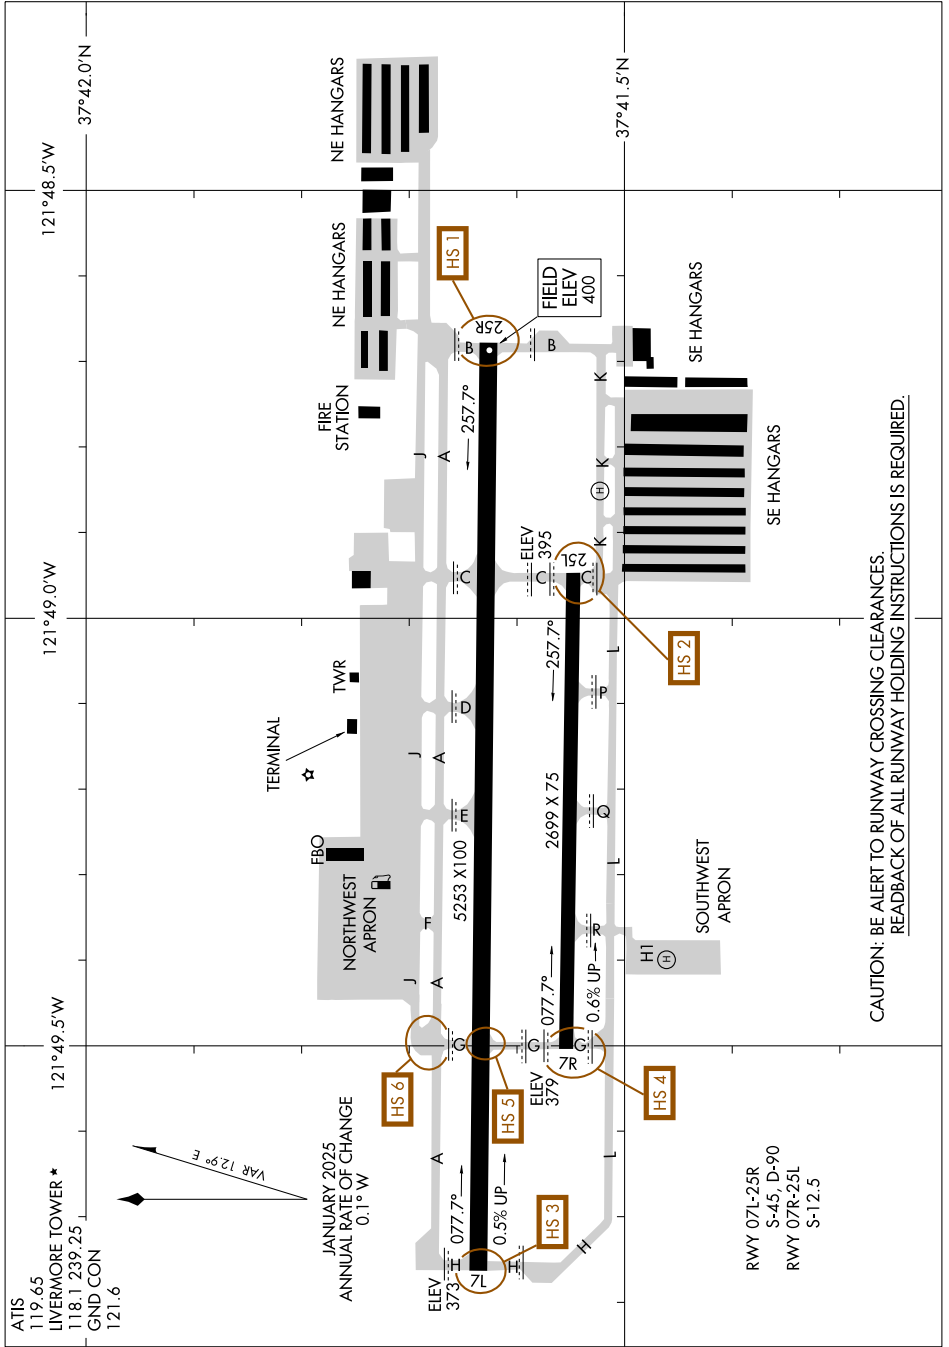

AIRPORT DIAGRAM

AL-6075 (FAA)

LIVERMORE MUNI (LVK)
LIVERMORE, CALIFORNIA

SW-2, 16 APR 2026 to 14 MAY 2026

CAUTION: BE ALERT TO RUNWAY CROSSING CLEARANCES.
READBACK OF ALL RUNWAY HOLDING INSTRUCTIONS IS REQUIRED.

AIRPORT DIAGRAM

LIVERMORE, CALIFORNIA
LIVERMORE MUNI (LVK)

SW-2, 16 APR 2026 to 14 MAY 2026

RWY 07L-25R
S-45, D-90
RWY 07R-25L
S-12.5