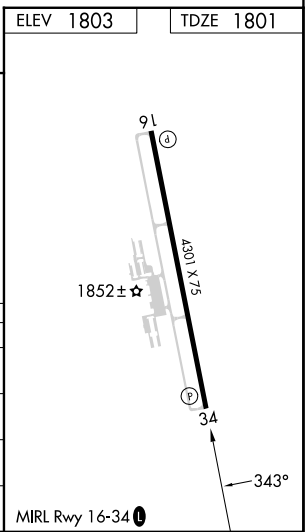

CATEGORY	A	B	C	D
LPV DA	2051-1	250 (300-1)		NA
LNAV/VNAV DA	2129-1¼	328 (400-1¼)		NA
LNAV MDA	2260-1	459 (500-1)		NA
C CIRCLING	2300-1 497 (500-1)	2340-1 537 (600-1)		NA