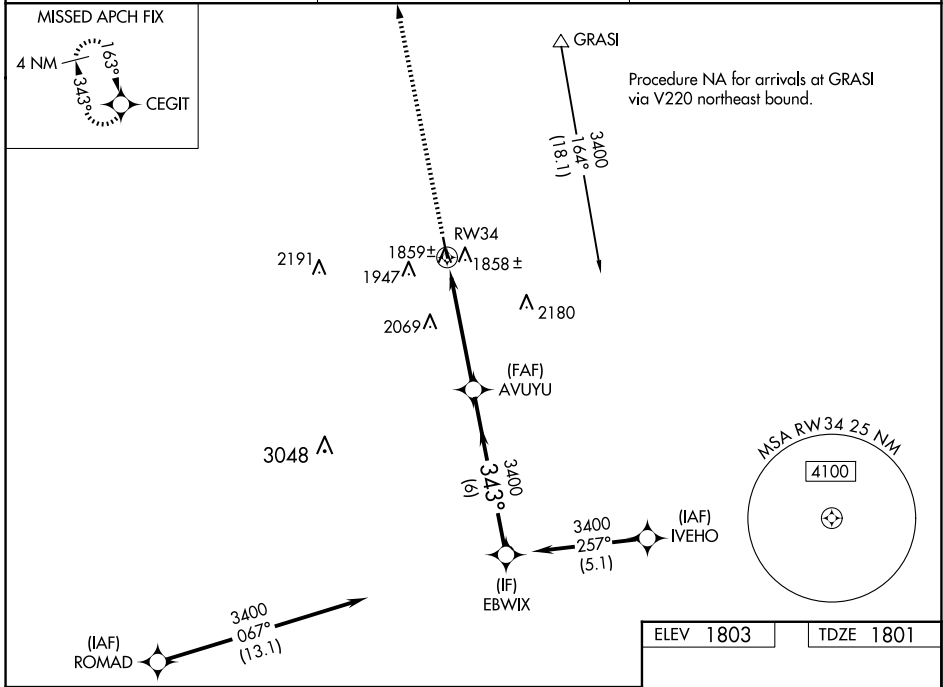

WAAS CH 87009 W34A	APP CRS 343°	Rwy Idg TDZE Apt Elev	4301 1801 1803
--	------------------------	-----------------------------	---

RNAV (GPS) RWY 34

AURORA MUNI/AL POTTER FLD (AUH)

⚠ Baro-VNAV NA when using Grand Island altimeter setting. For uncompensated Baro-VNAV systems, LNAV/VNAV NA below -18°C (0°F) or above 54°C (130°F). DME/DME RNP-0.3 NA. When local altimeter setting not received, use Grand Island altimeter setting and increase all DA 41 feet and all MDA 60 feet. VDP NA when using Grand Island altimeter setting.

MISSED APPROACH:
Climb to 3400 direct CEGIT and hold.

AWOS-3 121.225	MINNEAPOLIS CENTER 119.4 278.8	UNICOM 122.8 (CTAF) 0
--------------------------	--	---------------------------------

NC-2, 16 APR 2026 to 14 MAY 2026

NC-2, 16 APR 2026 to 14 MAY 2026

CATEGORY	A	B	C	D
LPV DA	2051-1	250 (300-1)		NA
LNAV/VNAV DA	2129-1¼	328 (400-1¼)		NA
LNAV MDA	2260-1	459 (500-1)		NA
C CIRCLING	2300-1 497 (500-1)	2340-1 537 (600-1)		NA