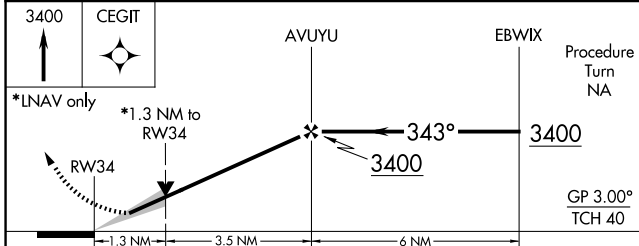

CATEGORY	A	B	C	D
LPV DA	2051-1	250 (300-1)		NA
LNAV/VNAV DA	2129-1¼	328 (400-1¼)		NA
LNAV MDA	2260-1	459 (500-1)		NA
C CIRCLING	2300-1 497 (500-1)	2340-1 537 (600-1)		NA