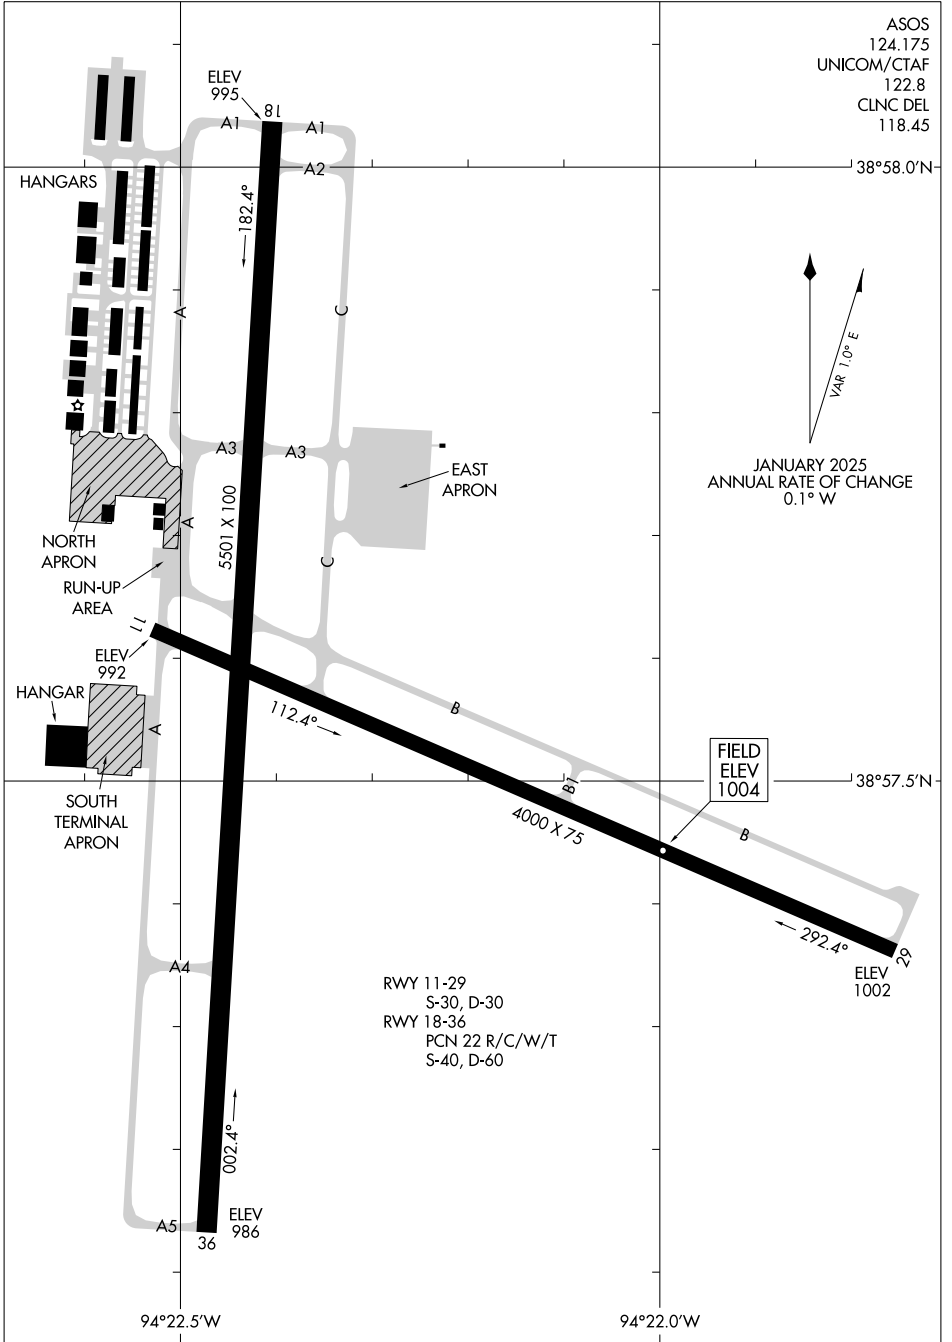

26078

AIRPORT DIAGRAM

KANSAS CITY/LEE'S SUMMIT RGNL (LXT)

AL-6104 (FAA)

LEE'S SUMMIT, MISSOURI

NC-3, 16 APR 2026 to 14 MAY 2026

NC-3, 16 APR 2026 to 14 MAY 2026

AIRPORT DIAGRAM

26078

LEE'S SUMMIT, MISSOURI

KANSAS CITY/LEE'S SUMMIT RGNL (LXT)