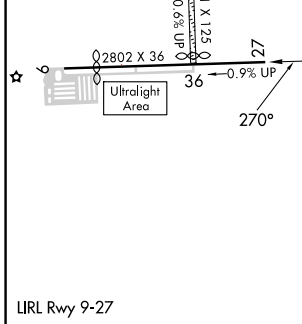

APP CRS 270°	Rwy Idg TDZE Apt Elev	N/A N/A 875

RNAV (GPS)-B

GALT FLD (10C)

▼ Use Waukegan Rgnl altimeter setting. GPS or RNP-0.3 Required. ▲ NA DME/DME RNP-0.3 NA.	MISSED APPROACH: Climb to 2000, then climbing left turn to 3000 direct HADAK WP and hold.

CHICAGO APP CON 120.55 306.925	UNICOM 122.8 (CTAF)

EC-3, 16 APR 2026 to 14 MAY 2026

EC-3, 16 APR 2026 to 14 MAY 2026