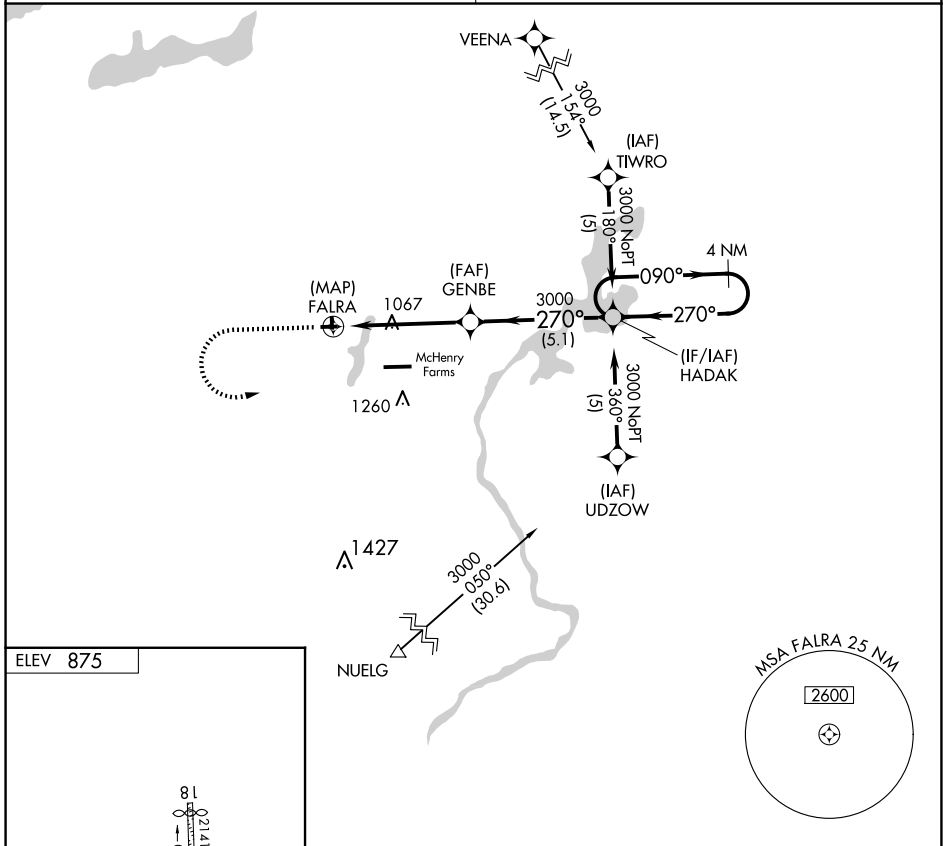

APP CRS 270°	Rwy Idg TDZE Apt Elev	N/A N/A 875
------------------------	-----------------------------	--

RNAV (GPS)-B

GALT FLD (10C)

<p>▼ Use Waukegan Rgnl altimeter setting. GPS or RNP-0.3 Required.</p> <p>▲ NA DME/DME RNP-0.3 NA.</p>	<p>MISSED APPROACH: Climb to 2000, then climbing left turn to 3000 direct HADAK WP and hold.</p>
--	--

<p>CHICAGO APP CON 120.55 306.925</p>	<p>UNICOM 122.8 (CTAF)</p>
--	---------------------------------------

EC-3, 16 APR 2026 to 14 MAY 2026

EC-3, 16 APR 2026 to 14 MAY 2026