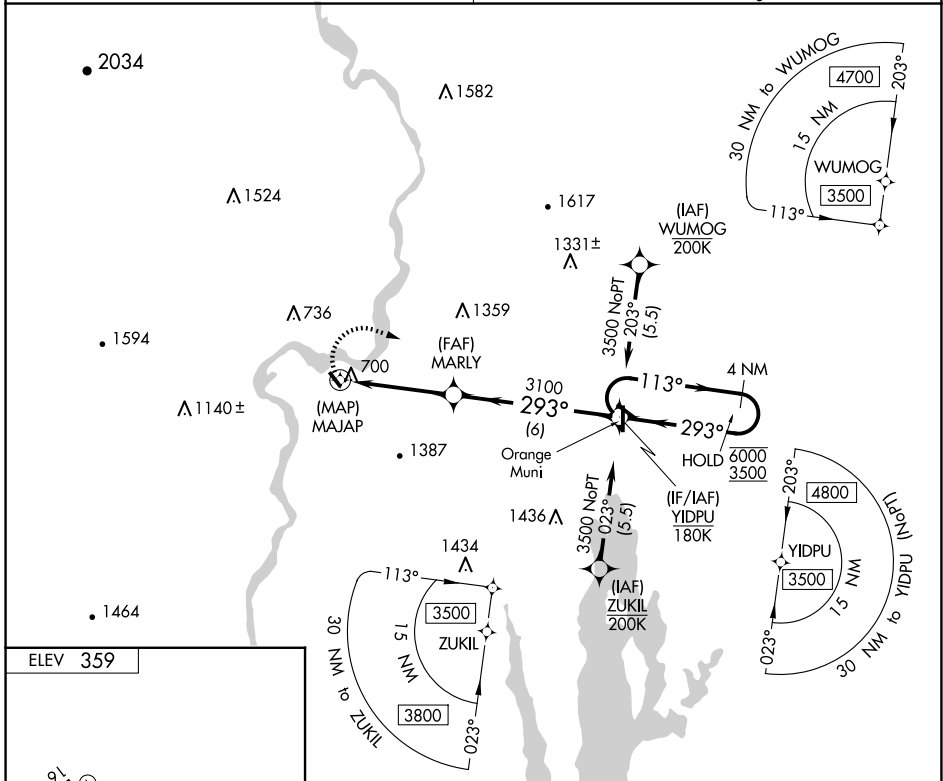

RNAV (GPS)-B

TURNERS FALLS (ØB5)

APP CRS	Rwy Ldg	N/A
293°	TDZE	N/A
	Apt Elev	359

RNP APCH.

NA
 Circling Rwy 34 NA at night. Obtain local altimeter setting on CTAF;
 when not received, use Orange altimeter setting and increase all MDA 60 feet.

MISSED APPROACH: (MAX 210K)
 Climbing right turn to 3500 direct YIDPU and hold.

BOSTON CENTER
123.75 338.2

UNICOM
123.0 (CTAF) 1

CATEGORY	A	B	C	D
CIRCLING	1480-1¼ 1121 (1200-1¼)	1480-1½ 1121 (1200-1½)	1640-3 1281 (1300-3)	NA

NE-1, 16 APR 2026 to 14 MAY 2026

NE-1, 16 APR 2026 to 14 MAY 2026