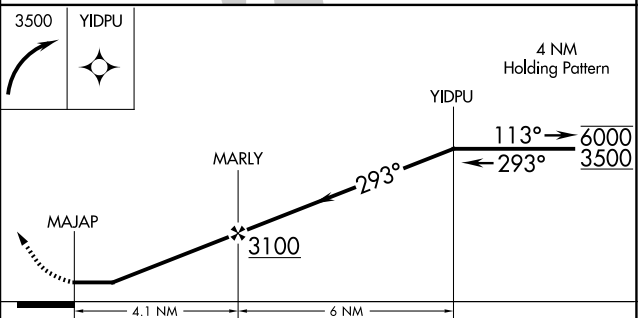

RNAV (GPS)-B

TURNERS FALLS (ØB5)

APP CRS	Rwy Ldg	N/A
293°	TDZE	N/A
	Apt Elev	359

RNP APCH.

NA
 Circling Rwy 34 NA at night. Obtain local altimeter setting on CTAF;
 when not received, use Orange altimeter setting and increase all MDA 60 feet.

MISSED APPROACH: (MAX 210K)
 Climbing right turn to 3500 direct YIDPU and hold.

BOSTON CENTER
123.75 338.2

UNICOM
123.0 (CTAF) 1

CATEGORY	A	B	C	D
CIRCLING	1480-1¼ 1121 (1200-1¼)	1480-1½ 1121 (1200-1½)	1640-3 1281 (1300-3)	NA