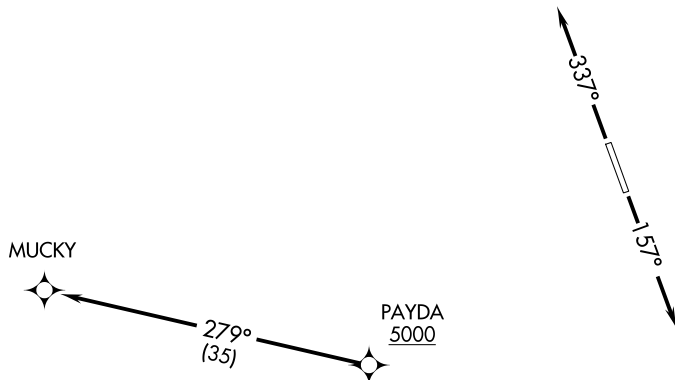

(MUCKY3.MUCKY) 26078

AL-6111 (FAA)

LAGO VISTA TX/RUSTY ALLEN (RYW)

MUCKY THREE DEPARTURE (RNAV)

LAGO VISTA, TEXAS

AWOS-3PT
119.375
UNICOM (CTAF)
122.725
AUSTIN DEP CON
119.0 370.85

**TOP ALTITUDE:
ASSIGNED BY ATC**

TAKEOFF MINIMUMS:
Rwys 15, 33: Standard.

NOTE: RADAR required.
NOTE: DME/DME/IRU or GPS required.
NOTE: RNAV 1.

NOTE: Chart not to scale.

DEPARTURE ROUTE DESCRIPTION

TAKEOFF RUNWAY 15: Climb on heading 157° or as assigned by ATC for vectors to cross PAYDA at or above 5000, thence....

TAKEOFF RUNWAY 33: Climb on heading 337° or as assigned by ATC for vectors to cross PAYDA at or above 5000, thence....

... on track 279° to MUCKY. Maintain altitude assigned by ATC.
Expect filed altitude 10 minutes after departure.

MUCKY THREE DEPARTURE (RNAV)

(MUCKY3.MUCKY) 22APR21

LAGO VISTA, TEXAS
LAGO VISTA TX/RUSTY ALLEN (RYW)

SC-3, 16 APR 2026 to 14 MAY 2026

SC-3, 16 APR 2026 to 14 MAY 2026