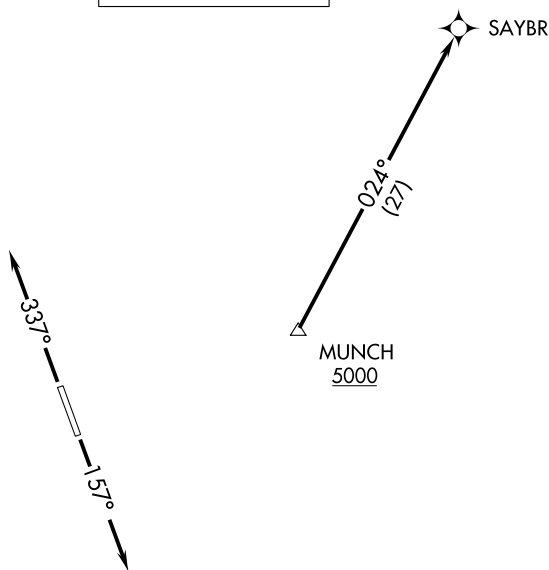

(SAYBR3.SAYBR) 22027

SAYBR THREE DEPARTURE (RNAV)

AL-6111 (FAA)

LAGO VISTA TX/RUSTY ALLEN (RYW)

LAGO VISTA, TEXAS

AWOS-3PT
119.375
UNICOM (CTAF)
122.725
AUSTIN DEP CON
119.0 370.85

**TOP ALTITUDE:
ASSIGNED BY ATC**

- NOTE: RADAR required.
- NOTE: DME/DME/IRU or GPS required.
- NOTE: RNAV 1.
- NOTE: For DFW terminal area arrivals at FL230 or below only.

TAKEOFF MINIMUMS

Rwys 15, 33: Standard.

NOTE: Chart not to scale.

DEPARTURE ROUTE DESCRIPTION

TAKEOFF RUNWAY 15: Climb on heading 157° or as assigned by ATC for vectors to cross MUNCH at or above 5000, thence....

TAKEOFF RUNWAY 33: Climb on heading 337° or as assigned by ATC for vectors to cross MUNCH at or above 5000, thence....

... on track 024° to SAYBR. Maintain altitude assigned by ATC.
Expect filed altitude 10 minutes after departure.

SAYBR THREE DEPARTURE (RNAV)

(SAYBR3.SAYBR) 22APR21

LAGO VISTA, TEXAS

LAGO VISTA TX/RUSTY ALLEN (RYW)