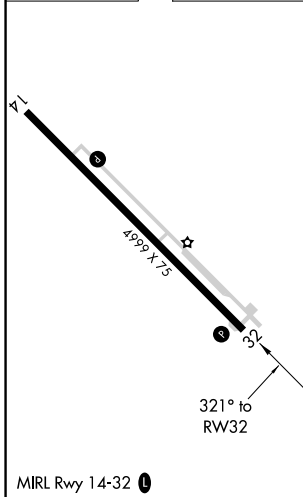

CATEGORY	A	B	C	D
LPV DA	491-1 305 (400-1)			
LNAV/VNAV DA	672-1³/₈ 486 (500-1³/₈)			
LNAV MDA	680-1	494 (500-1)	680-1³/₈	494 (500-1³/₈)
☒ CIRCLING	680-1 493 (500-1)	740-1 553 (600-1)	940-2¹/₄ 753 (800-2¹/₄)	940-2¹/₂ 753 (800-2¹/₂)

SE-4, 16 APR 2026 to 14 MAY 2026

SE-4, 16 APR 2026 to 14 MAY 2026