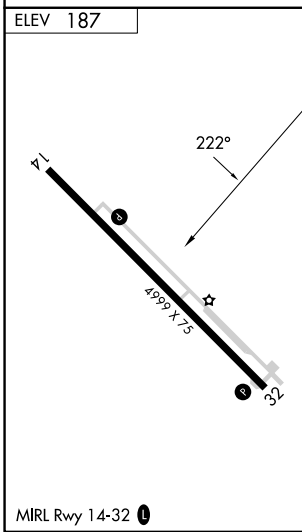

VOR/DME-A

HOMERVILLE (HOE)

⚠ When local altimeter setting not received, use Waycross altimeter setting and increase all MDA 60 feet, and Circling Cat C/D visibility ¼ mile.

MISSED APPROACH: Climbing right turn to 2300 on heading 071° and AYS VORTAC R-222 to AYS VORTAC and hold.

2300	AYS R-222	AYS	SHERS AYS 7	
hdg 071°		ARIAL AYS 13	2300	
	MAGYI AYS 17	1700	Procedure Turn NA	
	4 NM	6 NM		
CATEGORY	A	B	C	D
C CIRCLING	680-1 493 (500-1)	740-1 553 (600-1)	940-2¼ 753 (800-2¼)	940-2½ 753 (800-2½)