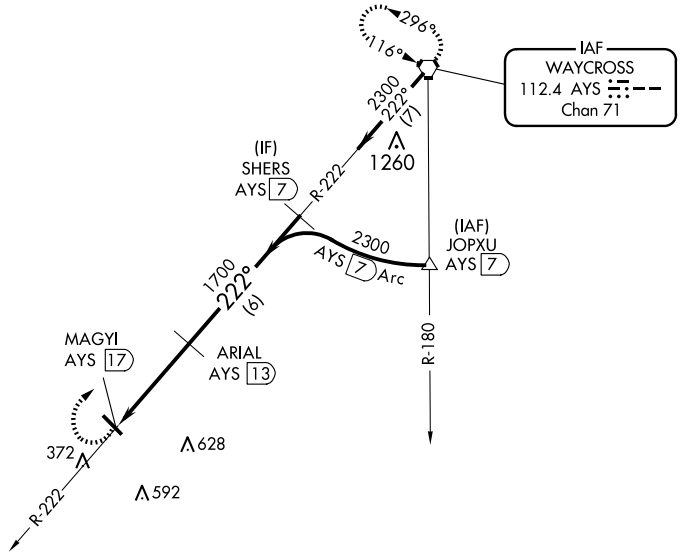

VORTAC AYS 112.4 Chan 71	APP CRS 222°	Rwy Ldg TDZE Apt Elev 187	N/A N/A 187

VOR/DME-A

HOMERVILLE (HOE)

⚠ When local altimeter setting not received, use Waycross altimeter setting and increase all MDA 60 feet, and Circling Cat C/D visibility ¼ mile.

MISSED APPROACH: Climbing right turn to 2300 on heading 071° and AYS VORTAC R-222 to AYS VORTAC and hold.

AWOS-3 118.725	VALDOSTA APP CON★ 126.6 285.6	CTAF 122.9

SE-4, 16 APR 2026 to 14 MAY 2026

SE-4, 16 APR 2026 to 14 MAY 2026