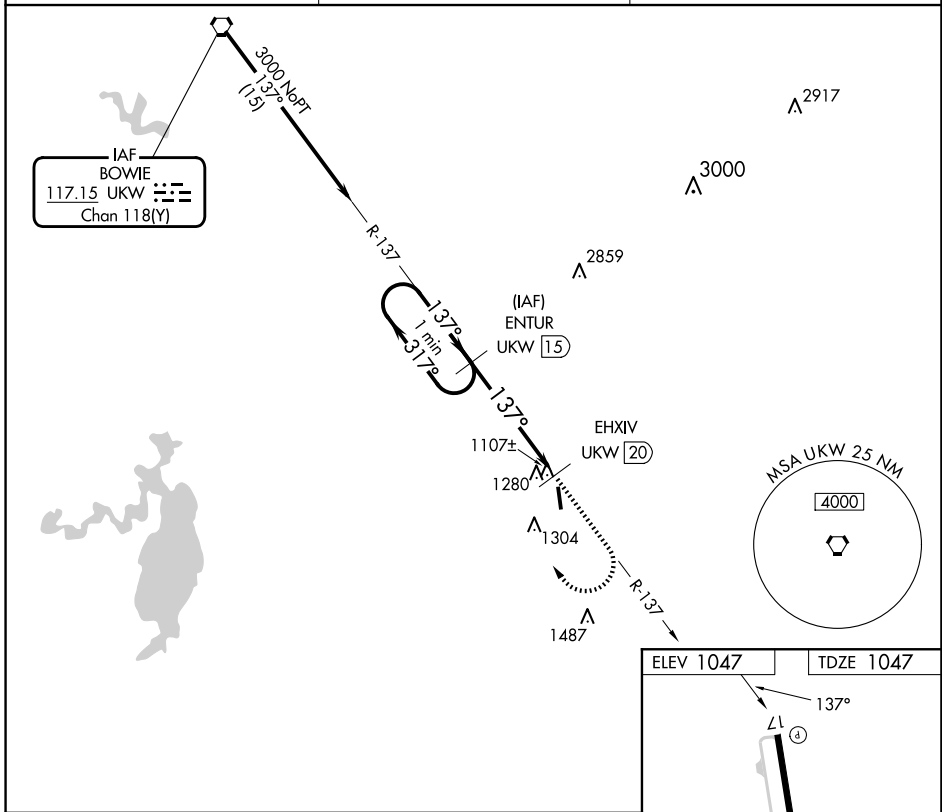

VORTAC UKW 117.15 Chan 118 (Y)	APP CRS 137°	Rwy Idg TDZE Apt Elev	4200 1047 1047
--	------------------------	-----------------------------	---

VOR/DME RWY 17

DECATUR MUNI (LUD)

▼ When local altimeter setting not received, use Fort Worth
▲ NA Meacham Intl altimeter setting. MISSED APPROACH: Climb to 2400 then climbing right turn to 3100 via UKW R-137 to ENTUR/1.5 DME and hold.

AWOS-3
118.225

LONE STAR APP CON
118.1 306.95

UNICOM
122.8(CTAF) 0

CATEGORY	A	B	C	D
S-17	1700-1 653 (700-1)	1700-1¼ 653 (700-1¼)		NA
C CIRCLING	1800-1 753 (800-1)	1800-1¼ 753 (800-1¼)		NA

REIL Rwy 17
MIRL Rwy 17-35 **0**

SC-2, 16 APR 2026 to 14 MAY 2026

SC-2, 16 APR 2026 to 14 MAY 2026