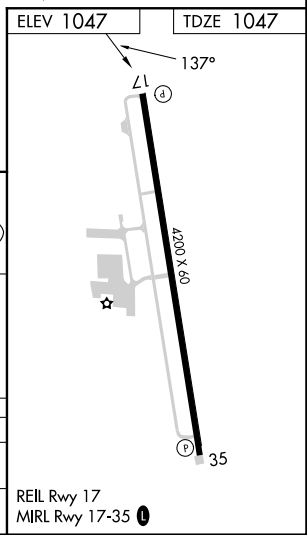

VORTAC UKW 117.15 Chan 118 (Y)	APP CRS 137°	Rwy Idg TDZE Apt Elev	4200 1047 1047
--	------------------------	-----------------------------	---

VOR/DME RWY 17

DECATUR MUNI (LUD)

▼ When local altimeter setting not received, use Fort Worth
▲ NA Meacham Intl altimeter setting. MISSED APPROACH: Climb to 2400 then climbing right turn to 3100 via UKW R-137 to ENTUR/1.5 DME and hold.

AWOS-3
118.225

LONE STAR APP CON
118.1 306.95

UNICOM
122.8(CTAF) 0

CATEGORY	A	B	C	D
S-17	1700-1 653 (700-1)	1700-1¼ 653 (700-1¼)		NA
C CIRCLING	1800-1 753 (800-1)	1800-1¼ 753 (800-1¼)		NA

REIL Rwy 17
MIRL Rwy 17-35 **0**