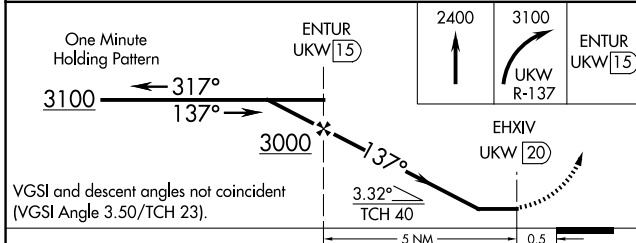

VORTAC UKW 117.15 Chan 118 (Y)	APP CRS 137°	Rwy Idg TDZE Apt Elev	4200 1047 1047

VOR/DME RWY 17

DECATUR MUNI (LUD)

▼ When local altimeter setting not received, use Fort Worth
▲ NA Meacham Intl altimeter setting. MISSED APPROACH: Climb to 2400 then climbing right turn to 3100 via UKW R-137 to ENTUR/1.5 DME and hold.

AWOS-3
118.225

LONE STAR APP CON
118.1 306.95

UNICOM
122.8(CTAF) 0

CATEGORY	A	B	C	D
S-17	1700-1 653 (700-1)	1700-1¼ 653 (700-1¼)		NA
C CIRCLING	1800-1 753 (800-1)	1800-1¼ 753 (800-1¼)		NA

REIL Rwy 17
MIRL Rwy 17-35 **0**

SC-2, 16 APR 2026 to 14 MAY 2026

SC-2, 16 APR 2026 to 14 MAY 2026