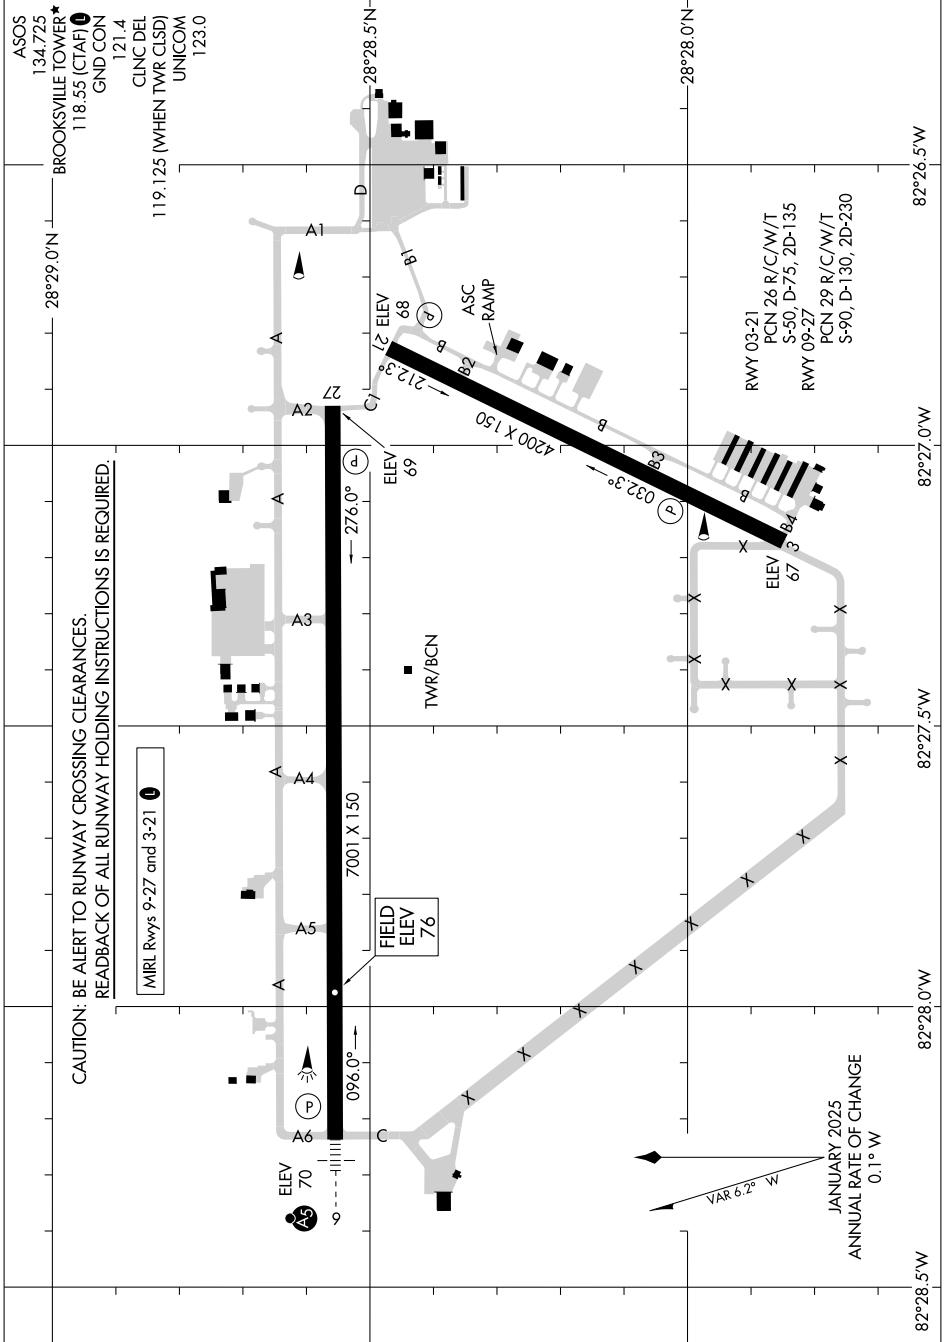

AIRPORT DIAGRAM

AL-6210 (FAA)

BROOKSVILLE-TAMPA BAY RGNL (BKV)
BROOKSVILLE, FLORIDA

SE-3, 16 APR 2026 to 14 MAY 2026

SE-3, 16 APR 2026 to 14 MAY 2026

AIRPORT DIAGRAM

BROOKSVILLE, FLORIDA
BROOKSVILLE-TAMPA BAY RGNL (BKV)