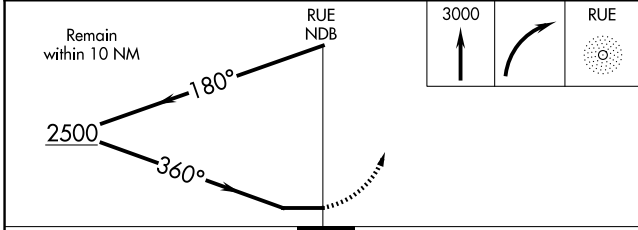

CATEGORY	A	B	C	D
CIRCLING	1 240-1¼	831 (900-1¼)	1 340-2¾ 931 (1000-2¾)	1400-3 991 (1000-3)