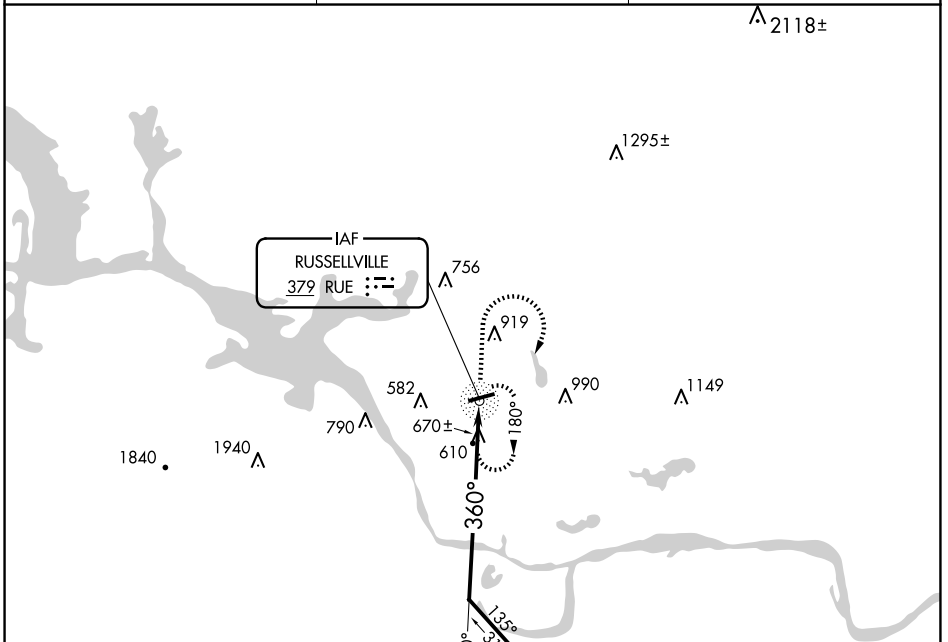

NDB RUE 379	APP CRS 360°	Rwy Idg TDZE Apt Elev	N/A N/A 409
-----------------------	------------------------	-----------------------------	--

NDB-A

RUSSELLVILLE RGNL (RUE)

▲ NA

MISSED APPROACH: Climb to 3000 then right turn direct RUE NDB and hold.

ASOS 132.475	MEMPHIS CENTER 128.475 377.15	UNICOM 122.7 (CTAF) U
------------------------	---	--

SC-1, 16 APR 2026 to 14 MAY 2026

SC-1, 16 APR 2026 to 14 MAY 2026

CATEGORY	A	B	C	D
CIRCLING	1 240-1¼	831 (900-1¼)	1 340-2¾ 931 (1000-2¾)	1400-3 991 (1000-3)