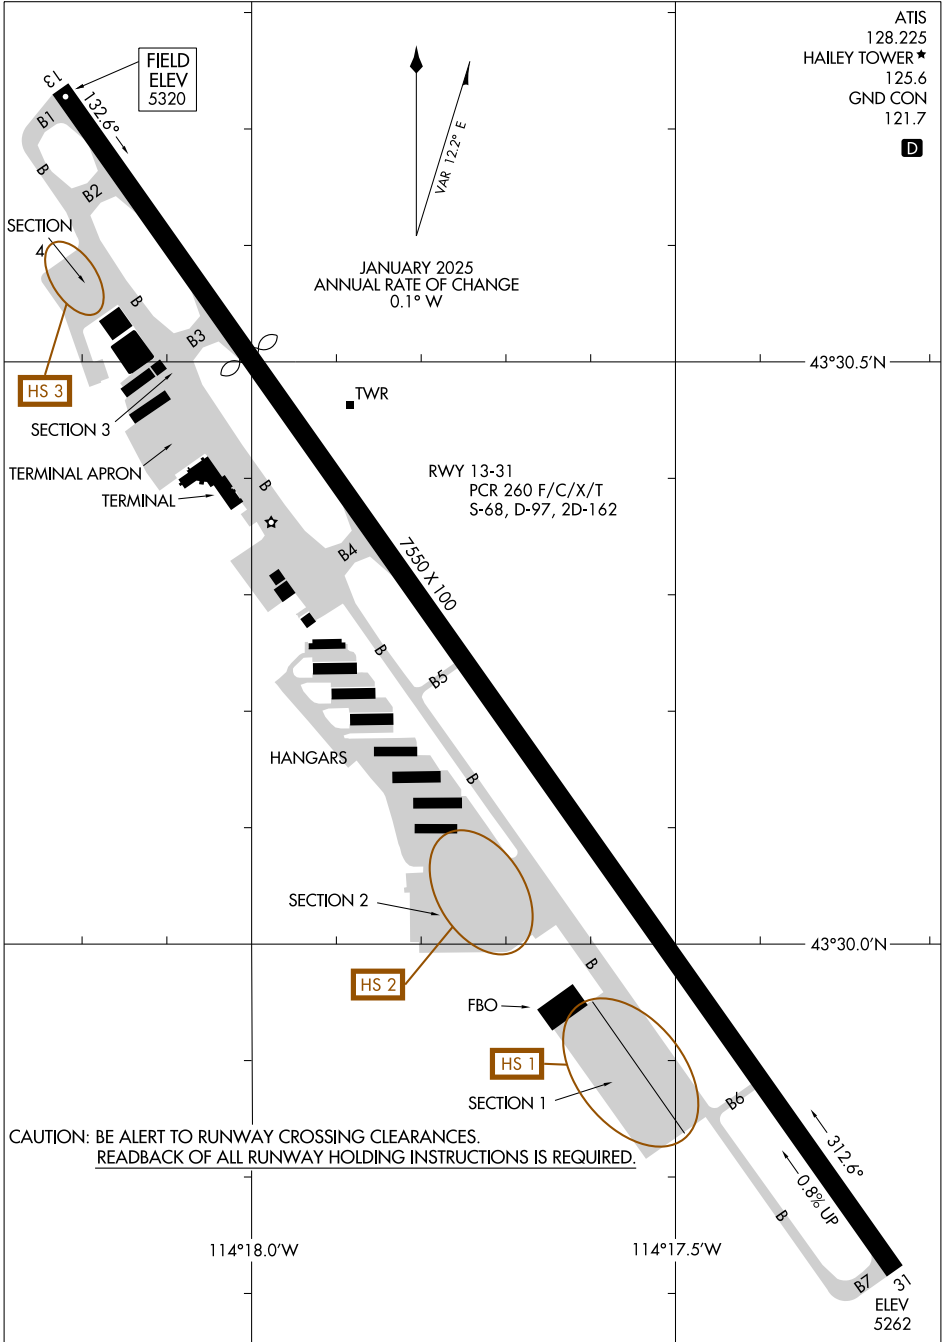

25331

AIRPORT DIAGRAM

AL-6239 (FAA)

FRIEDMAN MEML (SUN)

HAILEY, IDAHO

ATIS 128.225
 HAILEY TOWER * 125.6
 GND CON 121.7
D

NW-1, 16 APR 2026 to 14 MAY 2026

NW-1, 16 APR 2026 to 14 MAY 2026

CAUTION: BE ALERT TO RUNWAY CROSSING CLEARANCES.
READBACK OF ALL RUNWAY HOLDING INSTRUCTIONS IS REQUIRED.

AIRPORT DIAGRAM

25331

HAILEY, IDAHO
FRIEDMAN MEML (SUN)