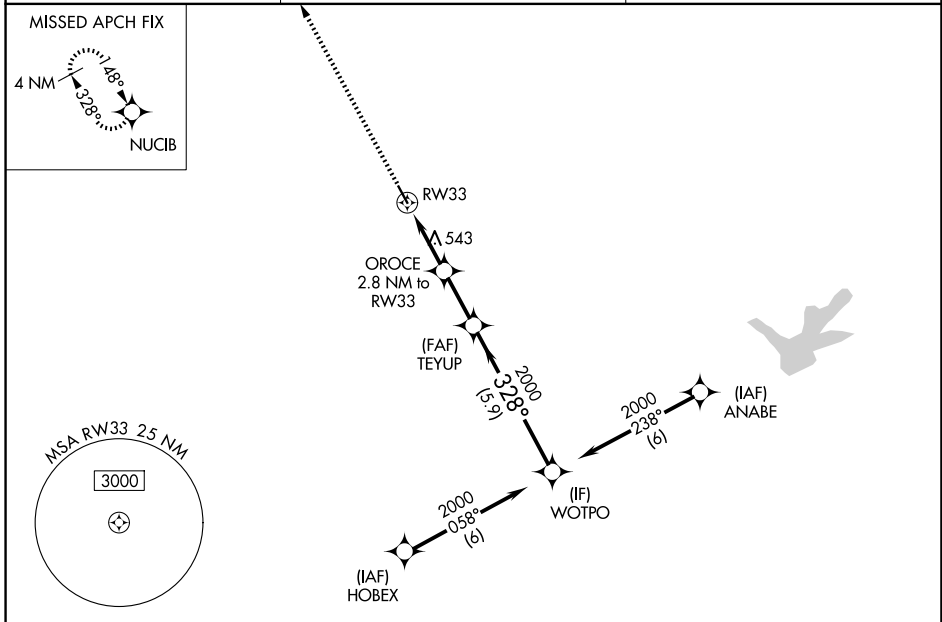

WAAS CH 70603 W33A	APP CRS 328°	Rwy Ldg TDZE 367 Apt Elev 367
--	------------------------	---

RNAV (GPS) RWY 33

COULTER FLD (CFD)

RNP APCH - GPS.	MISSED APPROACH: Climb to 2500 direct NUCIB and hold.
-----------------	---

AWOS-3PT 125.975	HOUSTON APP CON 134.3 360.85	UNICOM 123.0 (CTAF)
----------------------------	--	-------------------------------

ELEV 367	TDZE 367
----------	----------

CATEGORY	A	B	C	D
LPV DA	642-1	275 (300-1)		NA
LNAV/VNAV DA	642-1	275 (300-1)		NA
LNAV MDA	880-1	513 (600-1)		NA

SC-5, 16 APR 2026 to 14 MAY 2026

SC-5, 16 APR 2026 to 14 MAY 2026