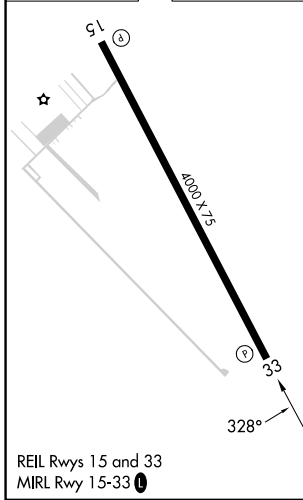

CATEGORY	A	B	C	D
LPV DA	642-1	275 (300-1)		NA
LNAV/VNAV DA	642-1	275 (300-1)		NA
LNAV MDA	880-1	513 (600-1)		NA

SC-5, 16 APR 2026 to 14 MAY 2026

SC-5, 16 APR 2026 to 14 MAY 2026