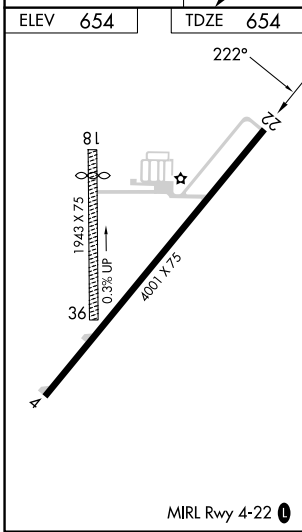

APP CRS	Rwy Idg	4001
222°	TDZE	654
	Apt Elev	654

RNAV (GPS) RWY 22

CASEY MUNI (1H8)

RNP APCH.		MISSED APPROACH: Climb to 2300 direct FOXUK and hold.
▼	Rwy 22 helicopter visibility reduction below 3/4 SM NA.	
▲ NA	Use Terre Haute Rgnl altimeter setting; when not received, use Robinson altimeter setting.	
HUF ASOS	HULMAN APP CON	UNICOM
127.5	125.45 263.125	122.8 (CTAF) 0