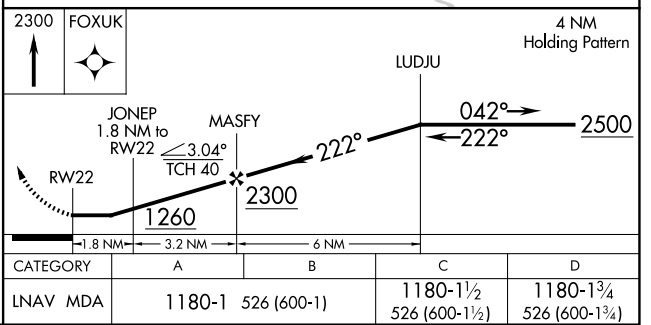

APP CRS	Rwy Idg	4001
222°	TDZE	654
	Apt Elev	654

RNAV (GPS) RWY 22

CASEY MUNI (1H8)

RNP APCH.		MISSED APPROACH: Climb to 2300 direct FOXUK and hold.
▼	Rwy 22 helicopter visibility reduction below 3/4 SM NA.	
▲ NA	Use Terre Haute Rgnl altimeter setting; when not received, use Robinson altimeter setting.	
HUF ASOS	HULMAN APP CON	UNICOM
127.5	125.45 263.125	122.8 (CTAF) 0