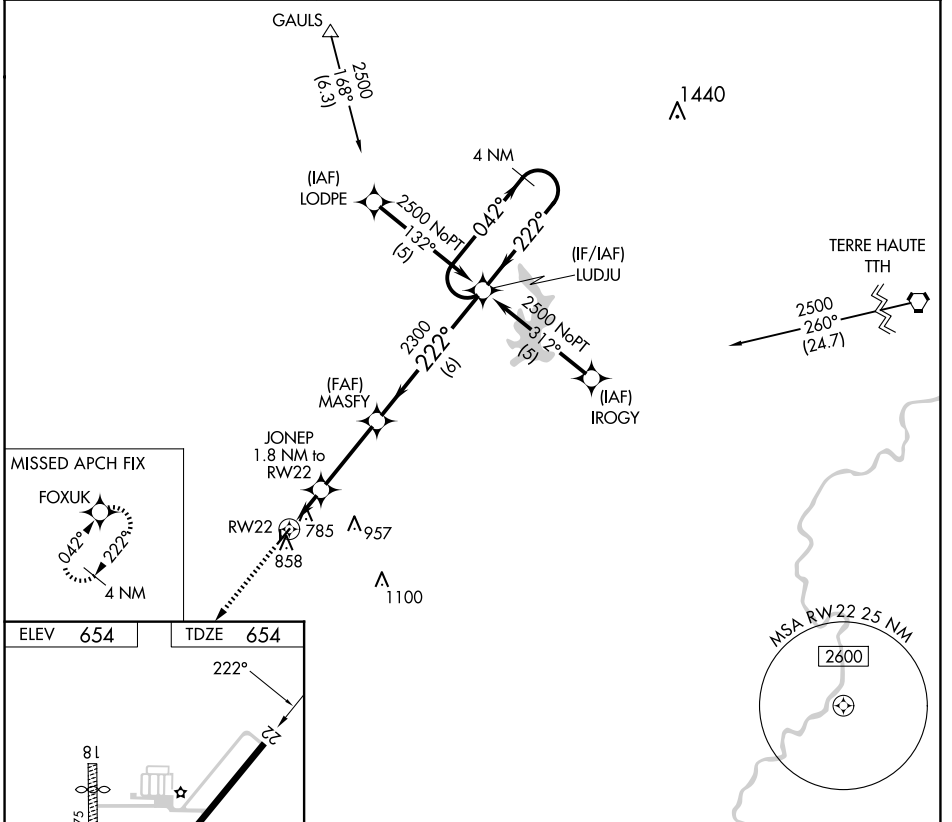

APP CRS	Rwy Idg	4001
222°	TDZE	654
	Apt Elev	654

RNAV (GPS) RWY 22

CASEY MUNI (1H8)

RNP APCH.		MISSED APPROACH: Climb to 2300 direct FOXUK and hold.
▼	Rwy 22 helicopter visibility reduction below 3/4 SM NA.	
▲ NA	Use Terre Haute Rgnl altimeter setting; when not received, use Robinson altimeter setting.	
HUF ASOS	HULMAN APP CON	UNICOM
127.5	125.45 263.125	122.8 (CTAF) 0

EC-3, 16 APR 2026 to 14 MAY 2026

EC-3, 16 APR 2026 to 14 MAY 2026