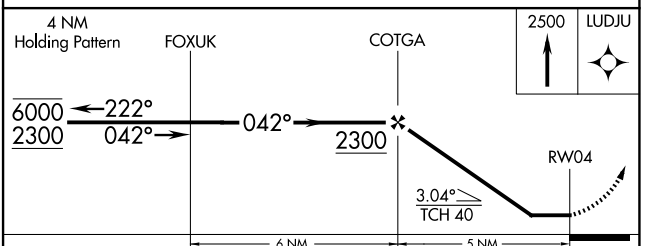

APP CRS	Rwy Idg	4001
042°	TDZE	653
	Apt Elev	655

RNAV (GPS) RWY 4

CASEY MUNI (1H8)

RNP APCH - GPS.	MISSED APPROACH: Climb to 2500 direct LUDJU and hold.
▼ Rwy 4 helicopter visibility reduction below ¼ SM NA. ▲ NA Use Terre Haute Rgnl altimeter setting; when not received, use Robinson altimeter setting.	

HUF ASOS 127.5	HULMAN APP CON 125.45 263.125	UNICOM 122.8 (CTAF)

CATEGORY	A	B	C	D
LNAV MDA	1260-1	607 (700-1)	1260-1¾ 607 (700-1¾)	1260-2 607 (700-2)

EC-3, 16 APR 2026 to 14 MAY 2026

EC-3, 16 APR 2026 to 14 MAY 2026