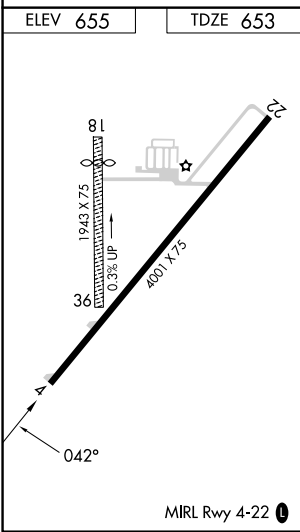

APP CRS	Rwy Idg	4001
042°	TDZE	653
	Apt Elev	655

RNAV (GPS) RWY 4

CASEY MUNI (1H8)

RNP APCH - GPS.	MISSED APPROACH: Climb to 2500 direct LUDJU and hold.
▼ Rwy 4 helicopter visibility reduction below ¼ SM NA. ▲ NA Use Terre Haute Rgnl altimeter setting; when not received, use Robinson altimeter setting.	

HUF ASOS 127.5	HULMAN APP CON 125.45 263.125	UNICOM 122.8 (CTAF)

CATEGORY	A	B	C	D
LNAV MDA	1260-1	607 (700-1)	1260-1¾ 607 (700-1¾)	1260-2 607 (700-2)

EC-3, 16 APR 2026 to 14 MAY 2026

EC-3, 16 APR 2026 to 14 MAY 2026