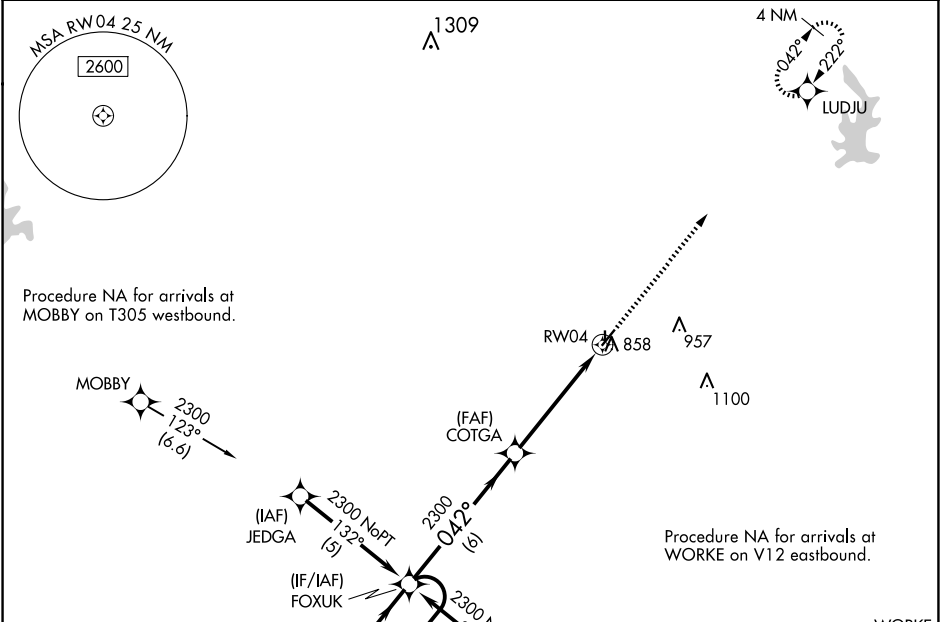

APP CRS	Rwy Idg	<b>4001</b>
<b>042°</b>	TDZE	<b>653</b>
	Apt Elev	<b>655</b>

# RNAV (GPS) RWY 4

CASEY MUNI (1H8)

RNP APCH - GPS.	MISSED APPROACH: Climb to 2500 direct LUDJU and hold.
<p>▼ Rwy 4 helicopter visibility reduction below ¼ SM NA.</p> <p>▲ NA Use Terre Haute Rgnl altimeter setting; when not received, use Robinson altimeter setting.</p>	

HUF ASOS <b>127.5</b>	HULMAN APP CON <b>125.45 263.125</b>	UNICOM <b>122.8 (CTAF)</b>
--------------------------	---	-------------------------------

CATEGORY	A	B	C	D
LNAV MDA	1260-1	607 (700-1)	1260-1¾ 607 (700-1¾)	1260-2 607 (700-2)