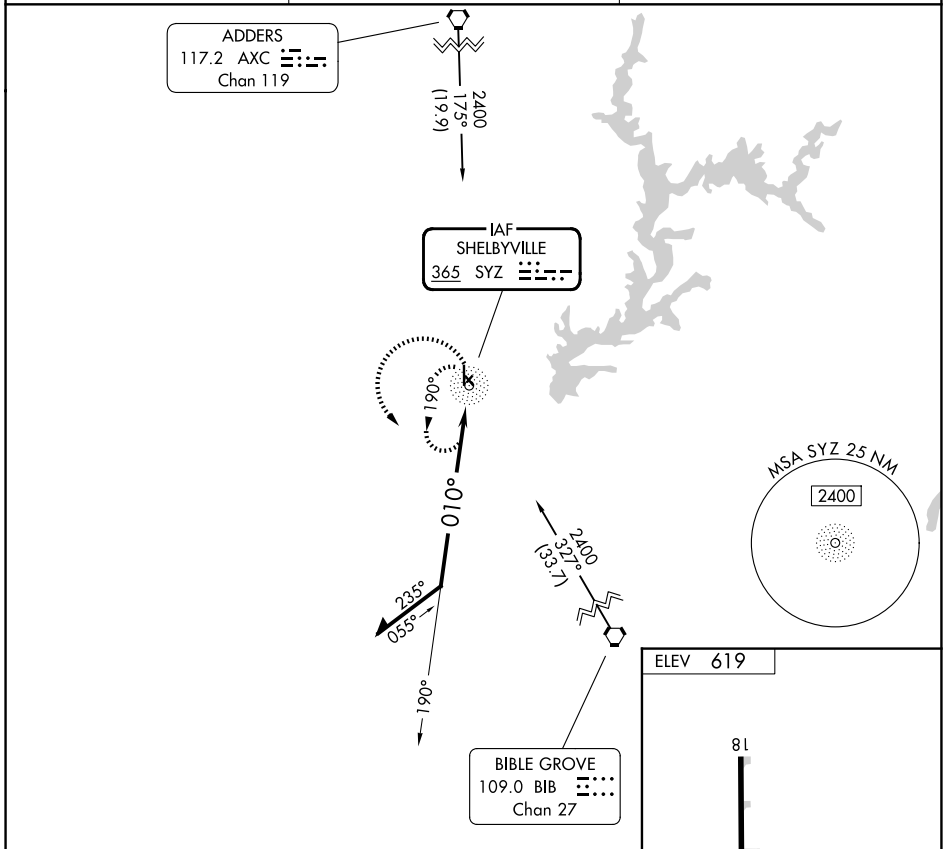

NDB SYZ 365	APP CRS 010°	Rwy Ldg TDZE Apt Elev	N/A N/A 619
-----------------------	------------------------	-----------------------------	--

NDB-A
SHELBY COUNTY (2H(0))

<p>▽ Circling Rwy 36 NA at night. Circling NA to Rwys 4, 14, 22, and 32. Use Decatur altimeter setting, when not received use Mattoon/Charleston altimeter setting and increase all MDAs 20 feet and Cat C visibility 1/4 SM.</p> <p>△ NA</p>	<p>MISSED APPROACH: Climbing left turn to 2400 in SYZ NDB holding pattern.</p>	
<p>DEC ASOS 126.35</p>	<p>KANSAS CITY CENTER 124.3 269.15</p>	<p>UNICOM 122.8 (CTAF) 0</p>

CATEGORY	A	B	C	D
CIRCLING	1280-1	661 (700-1)	1340-2 721 (800-2)	NA

EC-3, 16 APR 2026 to 14 MAY 2026

EC-3, 16 APR 2026 to 14 MAY 2026