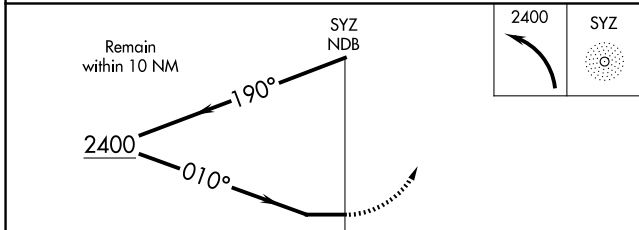

NDB SYZ 365	APP CRS 010°	Rwy Ldg TDZE Apt Elev	N/A N/A 619
-----------------------	------------------------	-----------------------------	--

NDB-A
SHELBY COUNTY (2H(0))

<p>▽ Circling Rwy 36 NA at night. Circling NA to Rwys 4, 14, 22, and 32. Use Decatur altimeter setting, when not received use Mattoon/Charleston altimeter setting and increase all MDAs 20 feet and Cat C visibility 1/4 SM.</p> <p>△ NA</p>	<p>MISSED APPROACH: Climbing left turn to 2400 in SYZ NDB holding pattern.</p>	
<p>DEC ASOS 126.35</p>	<p>KANSAS CITY CENTER 124.3 269.15</p>	<p>UNICOM 122.8 (CTAF) 0</p>