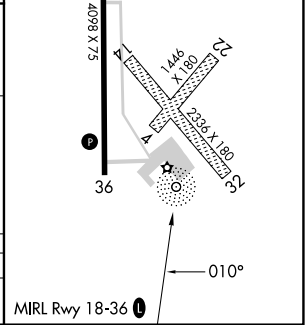

NDB SYZ 365	APP CRS 010°	Rwy Ldg TDZE Apt Elev	N/A N/A 619
-----------------------	------------------------	-----------------------------	--

NDB-A
SHELBY COUNTY (2H(0))

<p>▽ Circling Rwy 36 NA at night. Circling NA to Rwys 4, 14, 22, and 32. Use Decatur altimeter setting, when not received use Mattoon/Charleston altimeter setting and increase all MDAs 20 feet and Cat C visibility 1/4 SM.</p> <p>△ NA</p>	<p>MISSED APPROACH: Climbing left turn to 2400 in SYZ NDB holding pattern.</p>	
<p>DEC ASOS 126.35</p>	<p>KANSAS CITY CENTER 124.3 269.15</p>	<p>UNICOM 122.8 (CTAF) 0</p>

CATEGORY	A	B	C	D
CIRCLING	1280-1	661 (700-1)	1340-2 721 (800-2)	NA

EC-3, 16 APR 2026 to 14 MAY 2026

EC-3, 16 APR 2026 to 14 MAY 2026