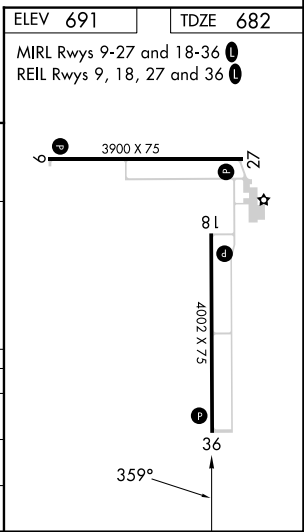

WAAS CH 40403 W36A	APP CRS 359°	Rwy Ldg 4002 TDZE 682 Apt Elev 691

RNAV (GPS) RWY 36

LITCHFIELD MUNI (3LF)

RNP APCH - GPS.	MISSED APPROACH: Climb to 3000 direct KUYLE and hold.
Baro-VNAV and VDP NA when using Taylorville altimeter setting. For uncompensated Baro-VNAV systems, LNAV/VNAV NA below -16°C or above 54°C. When local altimeter setting not received, use Taylorville altimeter setting and increase LPV DA to 1005 feet and all visibilities ¼ SM, increase LNAV/VNAV DA to 1145 and all visibilities ¼ SM; increase all MDAs 80 feet and increase LNAV Cat C visibility ⅛ SM.	

AWOS-3PT 118.175	ST. LOUIS APP CON 124.2 353.9	UNICOM 122.8 (CTAF) 0

CATEGORY	A	B	C	D
LPV DA	932-3/4 250 (300-3/4)			NA
LNAV/VNAV DA	1072-1 390 (400-1 1/8)			NA
LNAV MDA	1140-1 458 (500-1)		1140-1 3/8 458 (500-1 3/8)	

EC-3, 16 APR 2026 to 14 MAY 2026

EC-3, 16 APR 2026 to 14 MAY 2026