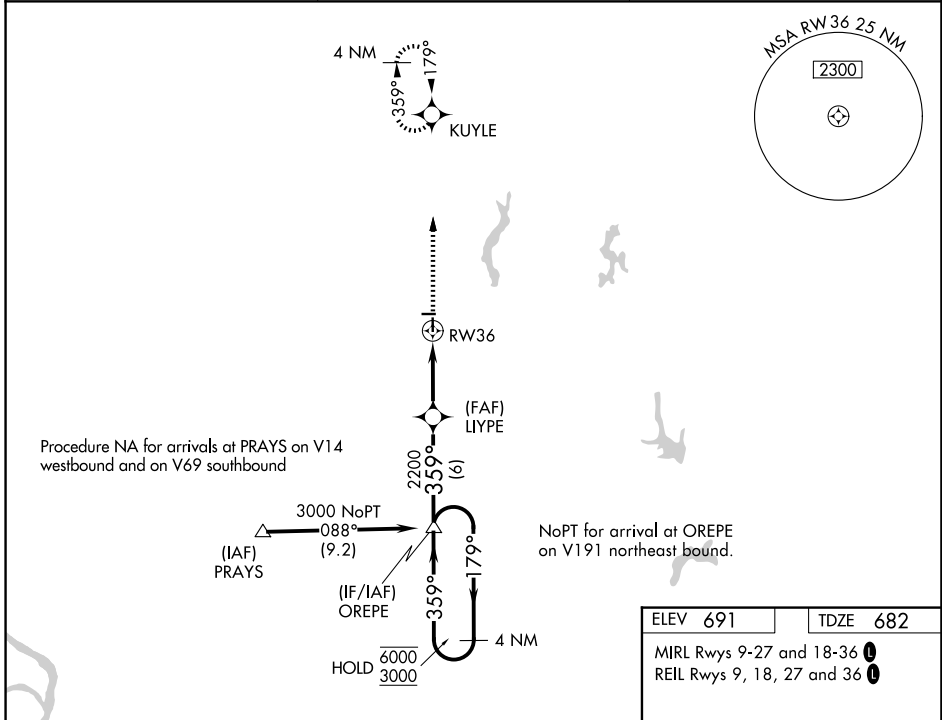

WAAS CH 40403 W36A	APP CRS 359°	Rwy Ldg 4002 TDZE 682 Apt Elev 691
--	------------------------	---

RNAV (GPS) RWY 36

LITCHFIELD MUNI (3LF)

RNP APCH - GPS.	<p>MISSED APPROACH: Climb to 3000 direct KUYLE and hold.</p>
<p>Baro-VNAV and VDP NA when using Taylorville altimeter setting. For uncompensated Baro-VNAV systems, LNAV/VNAV NA below -16°C or above 54°C. When local altimeter setting not received, use Taylorville altimeter setting and increase LPV DA to 1005 feet and all visibilities ¼ SM, increase LNAV/VNAV DA to 1145 and all visibilities ¼ SM; increase all MDAs 80 feet and increase LNAV Cat C visibility ⅛ SM.</p>	

AWOS-3PT 118.175	ST. LOUIS APP CON 124.2 353.9	UNICOM 122.8 (CTAF) 0
----------------------------	---	---------------------------------

CATEGORY	A	B	C	D
LPV DA	932-3/4 250 (300-3/4)			NA
LNAV/VNAV DA	1072-1 390 (400-1 1/8)			NA
LNAV MDA	1140-1 458 (500-1)		1140-1 3/8 458 (500-1 3/8)	