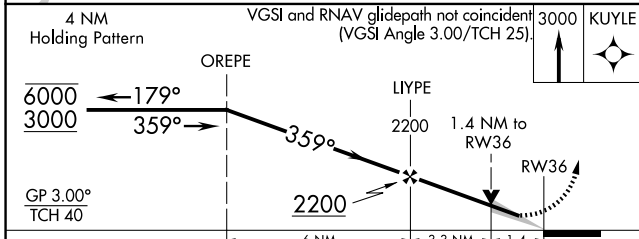

WAAS CH 40403 W36A	APP CRS 359°	Rwy Ldg 4002 TDZE 682 Apt Elev 691

RNAV (GPS) RWY 36

LITCHFIELD MUNI (3LF)

RNP APCH - GPS.	MISSED APPROACH: Climb to 3000 direct KUYLE and hold.
Baro-VNAV and VDP NA when using Taylorville altimeter setting. For uncompensated Baro-VNAV systems, LNAV/VNAV NA below -16°C or above 54°C. When local altimeter setting not received, use Taylorville altimeter setting and increase LPV DA to 1005 feet and all visibilities ¼ SM, increase LNAV/VNAV DA to 1145 and all visibilities ¼ SM; increase all MDAs 80 feet and increase LNAV Cat C visibility ⅛ SM.	

AWOS-3PT 118.175	ST. LOUIS APP CON 124.2 353.9	UNICOM 122.8 (CTAF) 0

CATEGORY	A	B	C	D
LPV DA	932-3/4 250 (300-3/4)			NA
LNAV/VNAV DA	1072-1 390 (400-1 1/8)			NA
LNAV MDA	1140-1 458 (500-1)		1140-1 3/8 458 (500-1 3/8)	

EC-3, 16 APR 2026 to 14 MAY 2026

EC-3, 16 APR 2026 to 14 MAY 2026