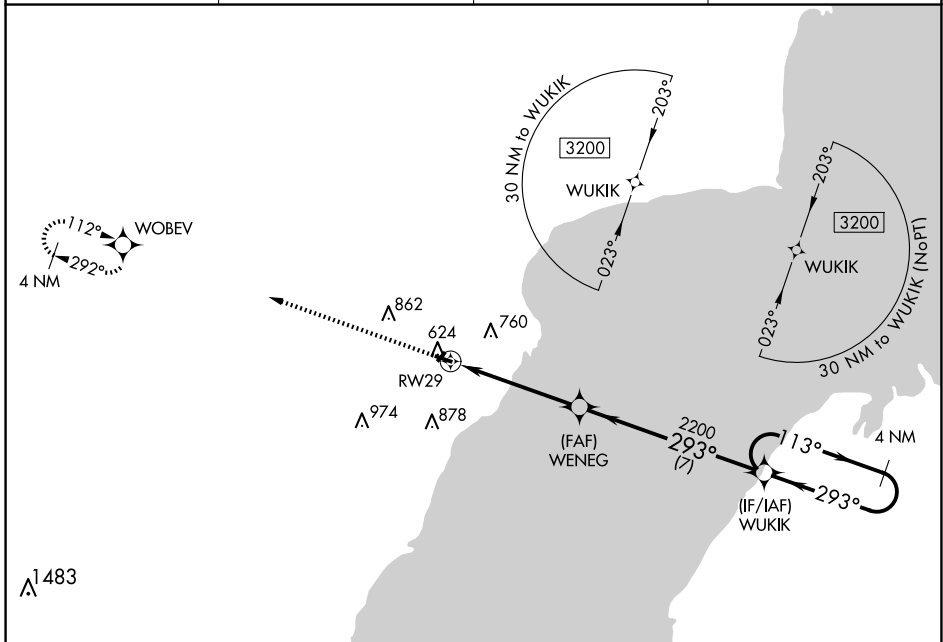

APP CRS	Rwy Idg	3199
293°	TDZE	604
	Apt Elev	604

RNAV (GPS) RWY 29

OCONTO/J DOUGLAS BAKE MUNI (OCQ)

RNP APCH - GPS.	<p>⚠ When local altimeter setting not received, use Menominee, WI altimeter setting. Procedure NA at night. Rwy 29 helicopter visibility reduction below 3/4 SM NA. Circling NA to Rwy's 4 and 22.</p>	<p>MISSED APPROACH: Climb to 3200 direct WOBEV and hold.</p>
-----------------	---	---

AWOS-3 120.925	MNM AWOS-3PT 121.45	GREEN BAY APP CON ★ 120.3 338.2	UNICOM 122.8 (CTAF) ①
--------------------------	-------------------------------	---	---------------------------------

EC-3, 16 APR 2026 to 14 MAY 2026