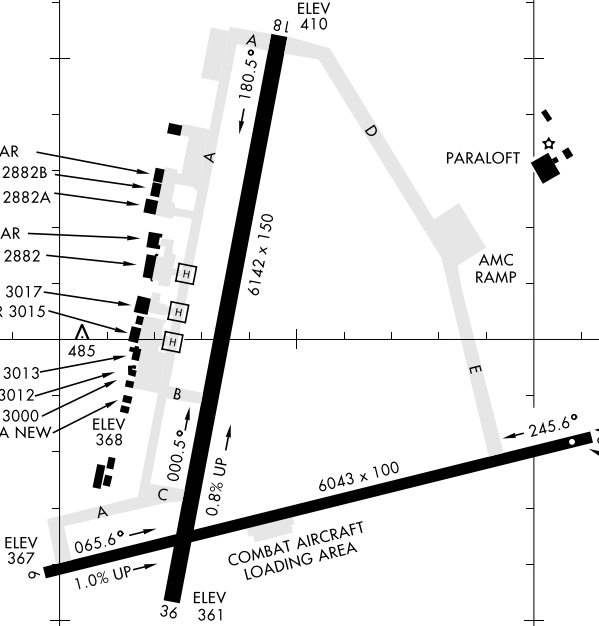

25135

AIRPORT DIAGRAM

LAGUNA AAF (YUMA PROVING GROUND) (KLGf)
[USA] YUMA, ARIZONA

TOWER ★
126.20 (CTAF) 242.175
GND CON
121.8 229.4

32°53'N

JUNE 2023
ANNUAL RATE OF CHANGE
0.1° W

- HANGAR
- HANGAR 2882B
- HANGAR 2882A
- HANGAR
- HANGAR 2882
- HANGAR 3017
- HANGAR 3015

- FIRE STATION 3013
- CONTROL TOWER 3012
- BASE OPS 3000
- FIRE STA NEW

32°52'N

32°51'N

RWY 6-24
PCN 68 F/B/W/T
RWY 18-36
PCN 56 F/B/W/T

FIELD
ELEV
433

SW-4, 16 APR 2026 to 14 MAY 2026

SW-4, 16 APR 2026 to 14 MAY 2026

114°24'W

114°23'W

AIRPORT DIAGRAM

YUMA, ARIZONA
LAGUNA AAF (YUMA PROVING GROUND) (KLGf)