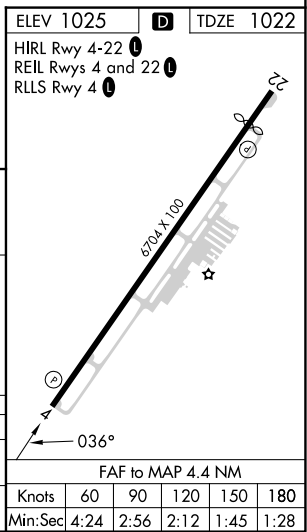

NDB HEM 233	APP CRS 036°	Rwy Ldg 6000
		TDZE 1022
		Apt Elev 1025

NDB RWY 4

UPPER CUMBERLAND RGNL (SR.B)

▽ ▲ NA	MISSED APPROACH: Climb to 2500 then climbing left turn to 3000 direct HEM NDB and hold.

AWOS-3P 128.25	MEMPHIS CENTER 128.15 323.125	UNICOM 122.975 (CTAF) ①

CATEGORY	A	B	C	D
S-4	1520-1	498 (500-1)	1520-1³/₈	498 (500-1³/₈)
CIRCLING	1520-1	495 (500-1)	1600-1¹/₂ 575 (600-1¹/₂)	1880-2³/₄ 855 (900-2³/₄)

SE-1, 16 APR 2026 to 14 MAY 2026

SE-1, 16 APR 2026 to 14 MAY 2026