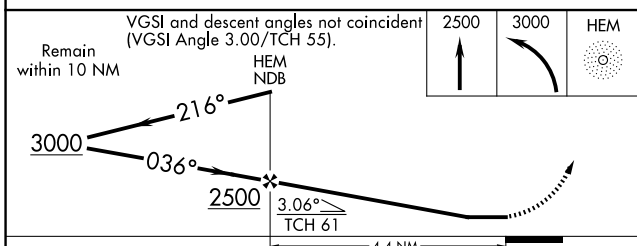

NDB HEM 233	APP CRS 036°	Rwy Ldg 6000
		TDZE 1022
		Apt Elev 1025

NDB RWY 4

UPPER CUMBERLAND RGNL (SR.B)

<p>▽ ▲ NA</p>	<p>MISSED APPROACH: Climb to 2500 then climbing left turn to 3000 direct HEM NDB and hold.</p>
---------------------------------	--

<p>AWOS-3P 128.25</p>	<p>MEMPHIS CENTER 128.15 323.125</p>	<p>UNICOM 122.975 (CTAF) ①</p>
----------------------------------	---	---

CATEGORY	A	B	C	D
S-4	1520-1	498 (500-1)	1520-1 ³ / ₈	498 (500-1 ³ / ₈)
CIRCLING	1520-1	495 (500-1)	1600-1 ¹ / ₂ 575 (600-1 ¹ / ₂)	1880-2 ³ / ₄ 855 (900-2 ³ / ₄)