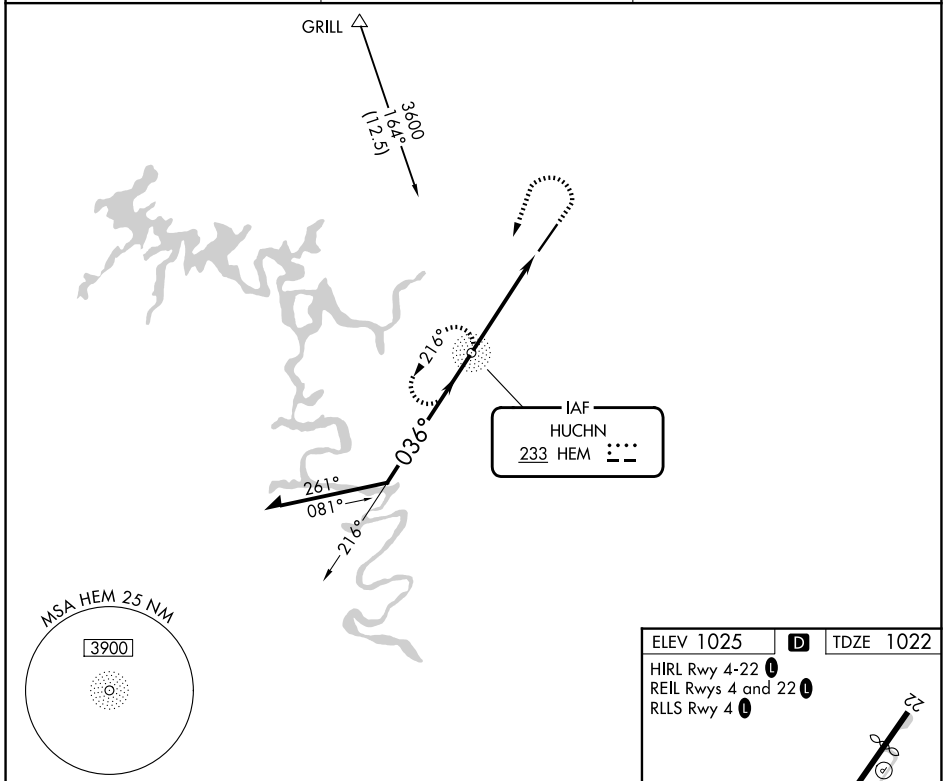

NDB HEM 233	APP CRS 036°	Rwy Ldg 6000
		TDZE 1022
		Apt Elev 1025

NDB RWY 4

UPPER CUMBERLAND RGNL (SR.B)

<p>▽ ▲ NA</p>	<p>MISSED APPROACH: Climb to 2500 then climbing left turn to 3000 direct HEM NDB and hold.</p>
---------------------------------	--

<p>AWOS-3P 128.25</p>	<p>MEMPHIS CENTER 128.15 323.125</p>	<p>UNICOM 122.975 (CTAF) ①</p>
----------------------------------	---	---

CATEGORY	A	B	C	D
S-4	1520-1	498 (500-1)	1520-1 ³ / ₈	498 (500-1 ³ / ₈)
CIRCLING	1520-1	495 (500-1)	1600-1 ¹ / ₂ 575 (600-1 ¹ / ₂)	1880-2 ³ / ₄ 855 (900-2 ³ / ₄)

SE-1, 16 APR 2026 to 14 MAY 2026

SE-1, 16 APR 2026 to 14 MAY 2026