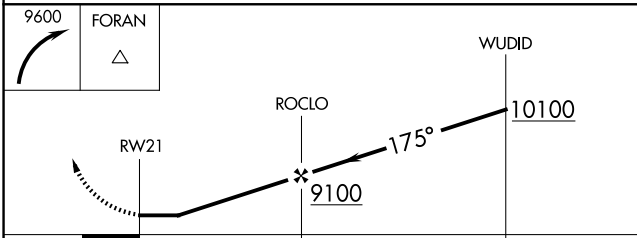

APP CRS 175°	Rwy Idg TDZE Apt Elev	N/A N/A 6742
------------------------	-----------------------------	---

RNAV (GPS)-B

WINDOW ROCK (R,Q,E)

RNP APCH.	MISSED APPROACH: Climbing right turn to 9600 direct FORAN and hold.
Circling Rwy 21 NA at night.	

ASOS 118.325	ALBUQUERQUE CENTER 124.325 288.25	UNICOM 122.8 (CTAF) 0
------------------------	---	---------------------------------

CATEGORY	A	B	C	D
CIRCLING	7740-1¼ 998 (1000-1¼)	7740-1½ 998 (1000-1½)	7780-3 1038 (1100-3)	8080-3 1338 (1400-3)