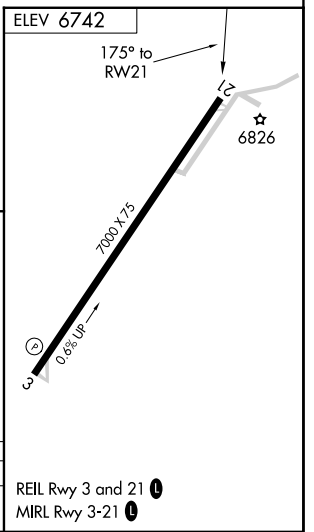

APP CRS 175°	Rwy Idg TDZE Apt Elev	N/A N/A 6742
------------------------	-----------------------------	---

RNAV (GPS)-B

WINDOW ROCK (R,Q,E)

RNP APCH.	MISSED APPROACH: Climbing right turn to 9600 direct FORAN and hold.
Circling Rwy 21 NA at night.	

ASOS 118.325	ALBUQUERQUE CENTER 124.325 288.25	UNICOM 122.8 (CTAF) 0
------------------------	---	---------------------------------

CATEGORY	A	B	C	D
CIRCLING	7740-1¼ 998 (1000-1¼)	7740-1½ 998 (1000-1½)	7780-3 1038 (1100-3)	8080-3 1338 (1400-3)