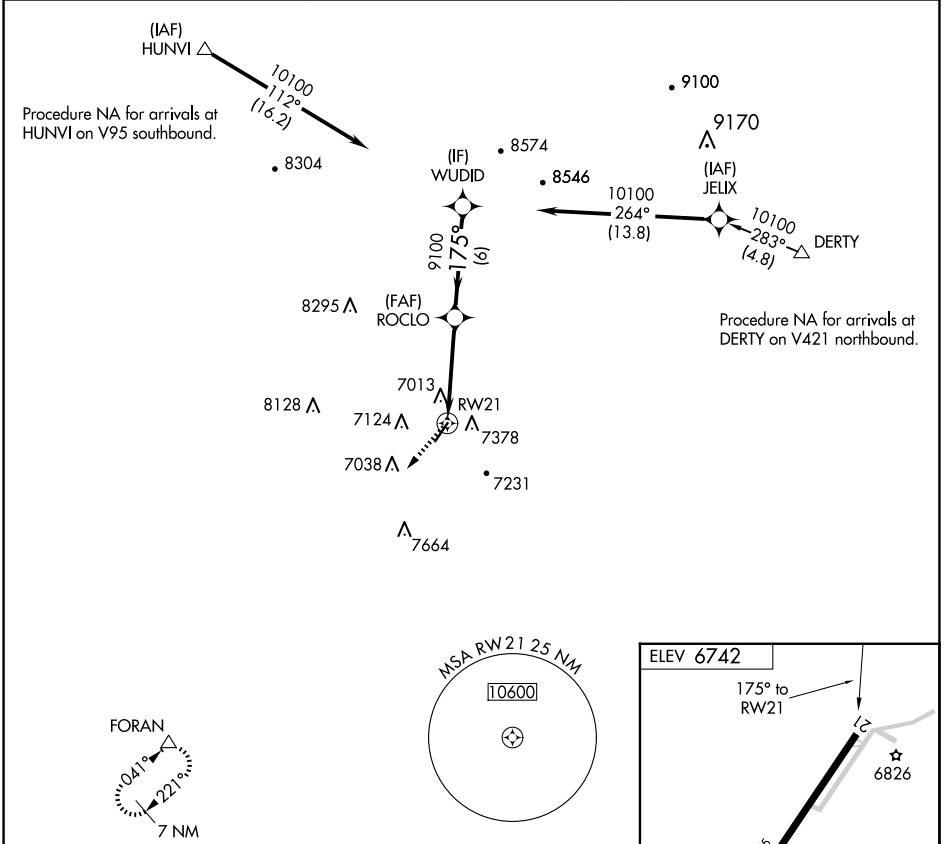

APP CRS 175°	Rwy Idg TDZE Apt Elev	N/A N/A 6742
------------------------	-----------------------------	---

RNAV (GPS)-B

WINDOW ROCK (R,Q,E)

RNP APCH.	MISSED APPROACH: Climbing right turn to 9600 direct FORAN and hold.
Circling Rwy 21 NA at night.	

ASOS 118.325	ALBUQUERQUE CENTER 124.325 288.25	UNICOM 122.8 (CTAF) 0
------------------------	---	---------------------------------

CATEGORY	A	B	C	D
CIRCLING	7740-1¼ 998 (1000-1¼)	7740-1½ 998 (1000-1½)	7780-3 1038 (1100-3)	8080-3 1338 (1400-3)

SW-4, 16 APR 2026 to 14 MAY 2026

SW-4, 16 APR 2026 to 14 MAY 2026