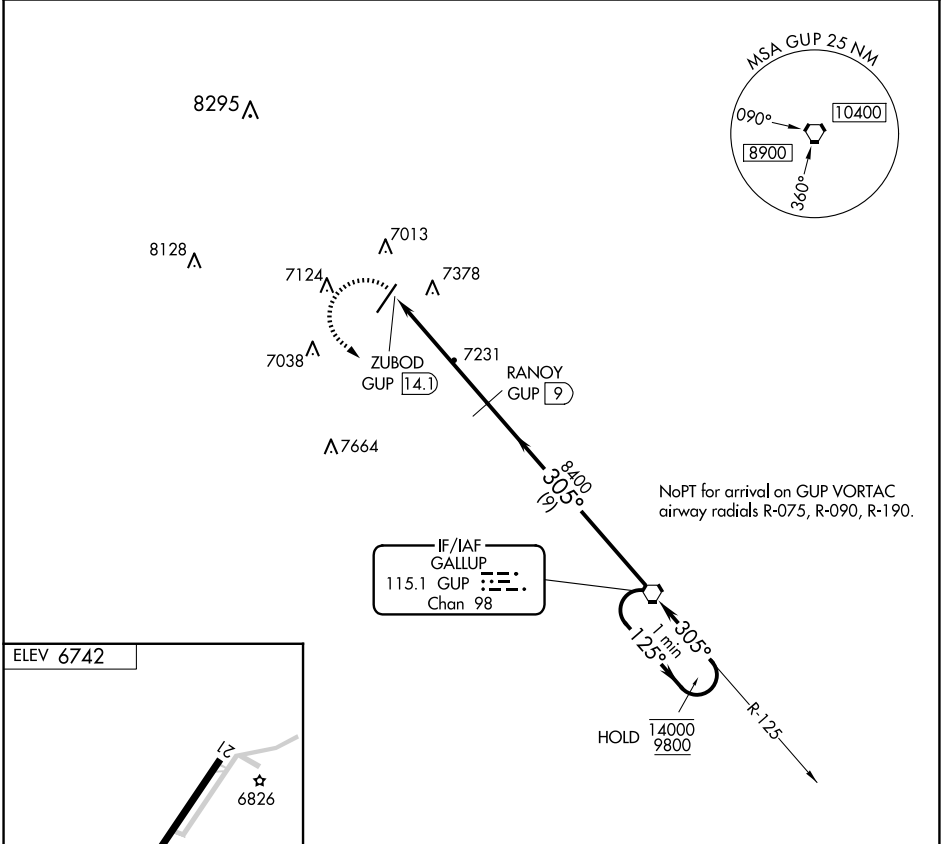

VORTAC GUP 115.1 Chan 98	APP CRS 305°	Rwy ldg TDZE Apt Elev 6742	N/A N/A 6742
--	------------------------	---	---

VOR-A
WINDOW ROCK (R,Q,E)

DME required.	MISSED APPROACH: Climbing left turn to 9800 direct GUP VORTAC and hold.
Circling Rwy 21 NA at night.	

ASOS 118.325	ALBUQUERQUE CENTER 124.325 288.25	UNICOM 122.8 (CTAF) 0
------------------------	---	---------------------------------

CATEGORY	A	B	C	D
CIRCLING	7740-1¼ 998 (1000-1¼)	7740-1½ 998 (1000-1½)	7780-3 1038 (1100-3)	8080-3 1338 (1400-3)

SW-4, 16 APR 2026 to 14 MAY 2026

SW-4, 16 APR 2026 to 14 MAY 2026