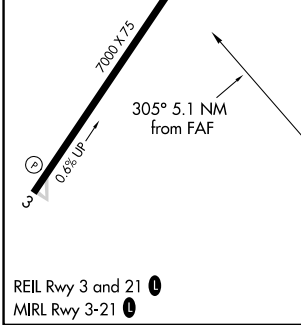

VORTAC GUP 115.1 Chan 98	APP CRS 305°	Rwy ldg TDZE Apt Elev 6742	N/A N/A 6742
--	------------------------	---	---

VOR-A
WINDOW ROCK (R,Q,E)

DME required.	MISSED APPROACH: Climbing left turn to 9800 direct GUP VORTAC and hold.
Circling Rwy 21 NA at night.	

ASOS 118.325	ALBUQUERQUE CENTER 124.325 288.25	UNICOM 122.8 (CTAF) 0
------------------------	---	---------------------------------

CATEGORY	A	B	C	D
CIRCLING	7740-1¼ 998 (1000-1¼)	7740-1½ 998 (1000-1½)	7780-3 1038 (1100-3)	8080-3 1338 (1400-3)