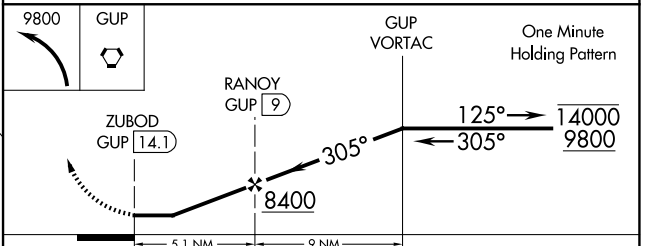

VORTAC GUP 115.1 Chan 98	APP CRS 305°	Rwy ldg TDZE Apt Elev 6742	N/A N/A 6742
--	------------------------	---	---

VOR-A
WINDOW ROCK (R,Q,E)

DME required.	MISSED APPROACH: Climbing left turn to 9800 direct GUP VORTAC and hold.
Circling Rwy 21 NA at night.	

ASOS 118.325	ALBUQUERQUE CENTER 124.325 288.25	UNICOM 122.8 (CTAF) 0
------------------------	---	---------------------------------

CATEGORY	A	B	C	D
CIRCLING	7740-1¼ 998 (1000-1¼)	7740-1½ 998 (1000-1½)	7780-3 1038 (1100-3)	8080-3 1338 (1400-3)