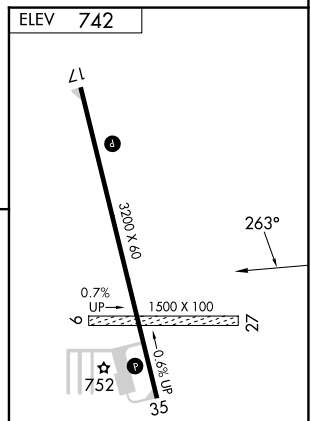

CHICAGO CENTER  
**133.3 257.925**

CTAF  
**122.9**

Procedure NA for arrival on DLL VORTAC airway radials 140 CW 284.

EC-3, 16 APR 2026 to 14 MAY 2026

EC-3, 16 APR 2026 to 14 MAY 2026

CATEGORY	A	B	C	D
CIRCLING	1680-1¼ 938 (1000-1¼)	1700-1½ 958 (1000-1½)	NA	