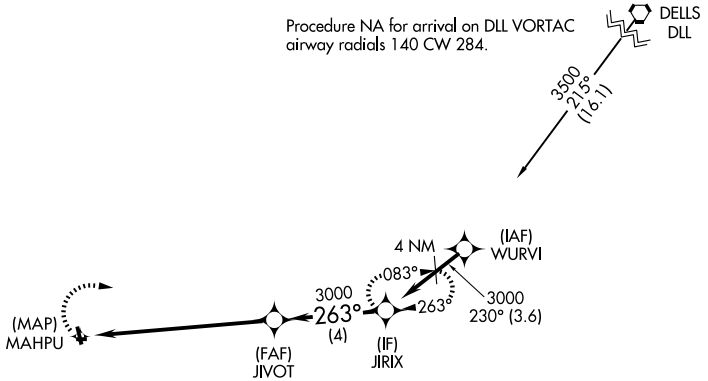

# RNAV (GPS)-A

RICHLAND (93C)

RNP APCH.

**NA** Circling NA to Rwys 9 and 27. Procedure NA at night. Use Lone Rock altimeter setting.

MISSED APPROACH: Climbing right turn to 3000 direct JIRIX and hold.

LNR ASOS  
**119.425**

CHICAGO CENTER  
**133.3 257.925**

CTAF  
**122.9**

Procedure NA for arrival on DLL VORTAC airway radials 140 CW 284.

EC-3, 16 APR 2026 to 14 MAY 2026

EC-3, 16 APR 2026 to 14 MAY 2026

CATEGORY	A	B	C	D
CIRCLING	1680-1¼ 938 (1000-1¼)	1700-1½ 958 (1000-1½)	NA	