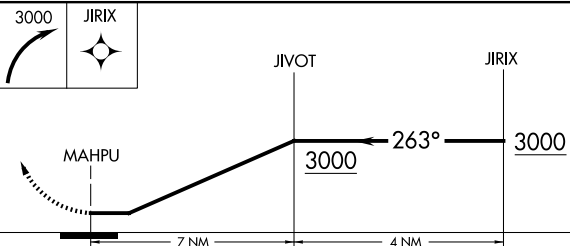

CHICAGO CENTER  
**133.3 257.925**

CTAF  
**122.9**

Procedure NA for arrival on DLL VORTAC airway radials 140 CW 284.

EC-3, 16 APR 2026 to 14 MAY 2026

EC-3, 16 APR 2026 to 14 MAY 2026

CATEGORY	A	B	C	D
CIRCLING	1680-1¼ 938 (1000-1¼)	1700-1½ 958 (1000-1½)	NA	