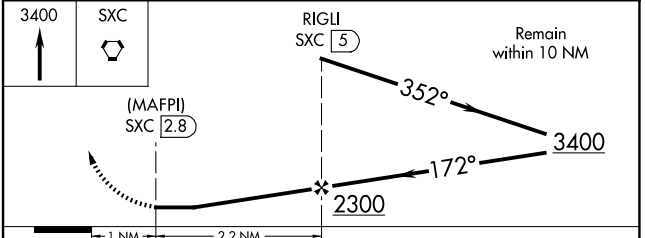

VORTAC SXC 114.15 Chan 88(Y)	APP CRS 172°	Rwy Idg TDZE Apt Elev N/A N/A 1602
--	------------------------	--

VOR/DME or GPS-B CATALINA (AVX)

NA Circling southeast runway 4-22 not authorized.	MISSED APPROACH: Climb to 3400 direct SXC VORTAC and hold.
--	--

ASOS 120.675	SOCAL APP CON 127.4 323.275	UNICOM 122.7 (CTAF)
------------------------	---------------------------------------	-------------------------------

CATEGORY	A	B	C	D
CIRCLING	2220-1	618 (700-1)	NA	