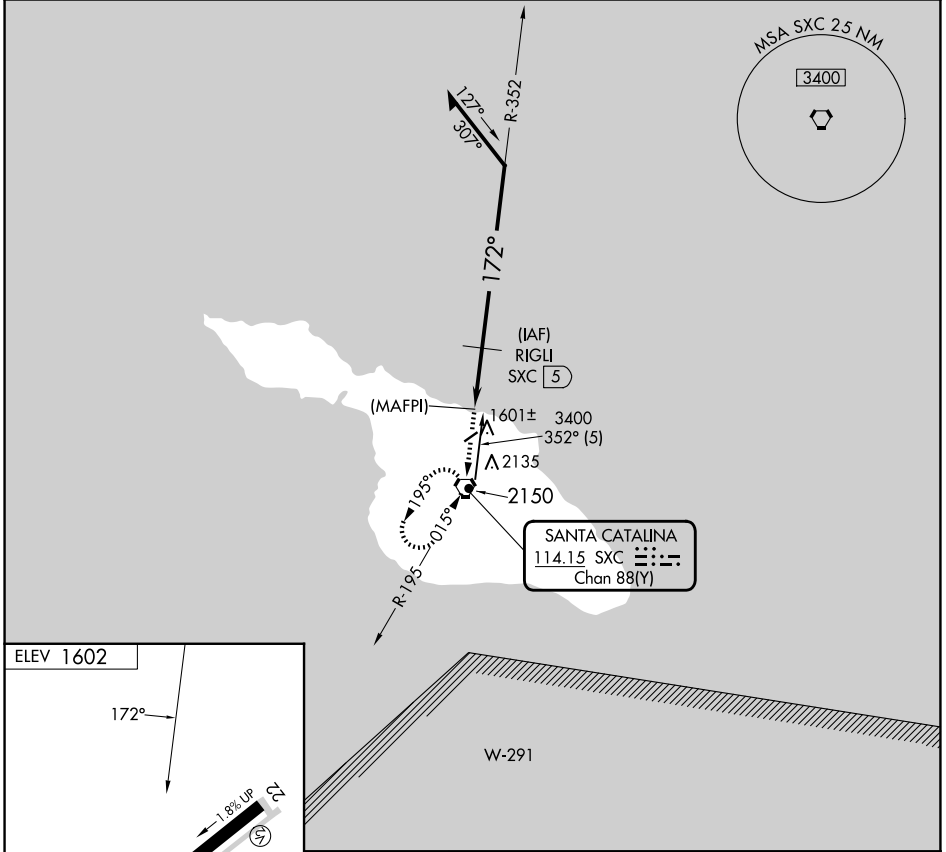

VORTAC SXC 114.15 Chan 88(Y)	APP CRS 172°	Rwy Idg TDZE Apt Elev N/A N/A 1602
--	------------------------	--

VOR/DME or GPS-B CATALINA (AVX)

NA Circling southeast runway 4-22 not authorized.	MISSED APPROACH: Climb to 3400 direct SXC VORTAC and hold.
--	--

ASOS 120.675	SOCAL APP CON 127.4 323.275	UNICOM 122.7 (CTAF)
------------------------	---------------------------------------	-------------------------------

CATEGORY	A	B	C	D
CIRCLING	2220-1	618 (700-1)	NA	

SW-3, 16 APR 2026 to 14 MAY 2026

SW-3, 16 APR 2026 to 14 MAY 2026