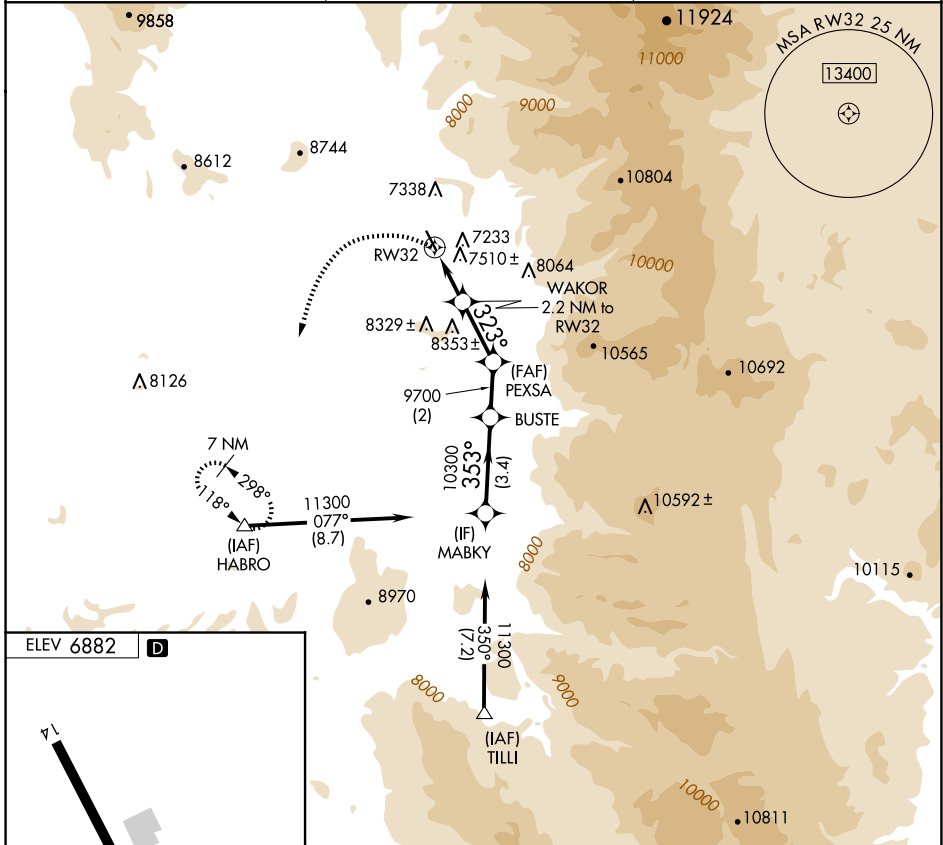

APP CRS 323°	Rwy Ldg TDZE Apt Elev N/A N/A 6882
------------------------	--

RNAV (GPS)-E

STEAMBOAT SPRINGS/BOB ADAMS FLD (SBS)

▼ Circling NA northeast of Rwy 14-32.
▲ NA
⊗ -25°C
 DME/DME RNP- 0.3 NA.
 When local altimeter setting not received, use Yampa Valley altimeter setting and increase all MDA 80 feet.

MISSED APPROACH: Climbing left turn to 11300 direct HABRO and hold, continue climb-in-hold to 11300.

AWOS-3 118.325	DENVER CENTER 120.475 235.975	UNICOM 122.8 (CTAF) 0
--------------------------	---	---------------------------------

11300	HABRO	VGSI and descent angles not coincident (VGSI Angle 4.00/TCH 40).	MABKY
			BUSTE
		WAKOR 2.2 NM to RW32	PEXSA
			11300
			10300
			9700
			8740
			323°
			353°
			7.75° TCH 40
			2.2 NM
			2.4 NM
			2 NM
			3.4 NM
			Procedure Turn NA
CATEGORY	A	B	C
	8140-1¼	8140-1½	NA
	1258 (1300-1¼)	1258 (1300-1½)	
C CIRCLING			NA

SW-1, 16 APR 2026 to 14 MAY 2026

SW-1, 16 APR 2026 to 14 MAY 2026