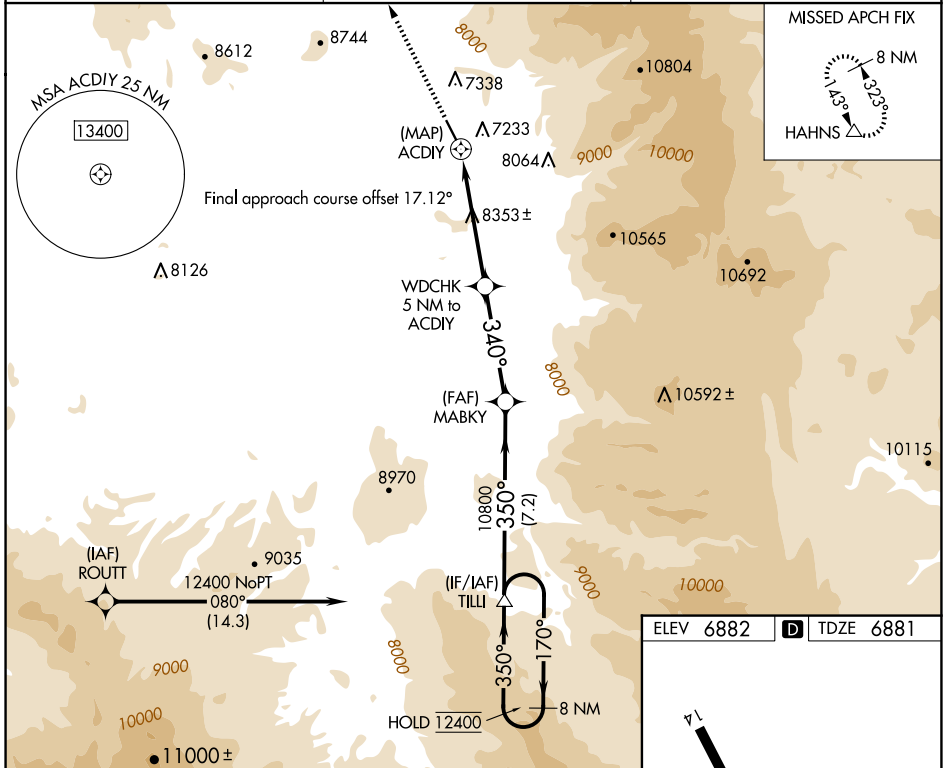

APP CRS	Rwy Ldg	3852
340°	TDZE	6881
	Apt Elev	6882

RNAV (GPS) Z RWY 32

STEAMBOAT SPRINGS/BOB ADAMS FLD (SBS)

RNP APCH - GPS.	MISSED APPROACH: Climb to 13600 direct HAHNS and hold, continue climb-in-hold to 13600.
<p>Circling NA northeast of Rwy 14-32. Rwy 32 helicopter visibility reduction below 1 SM NA. Rwy 32 Straight-in minimums NA at night. Circling Rwy 32 NA at night.</p>	

AWOS-3 118.325	DENVER CENTER 120.475 235.975	UNICOM 122.8 (CTAF)
--------------------------	---	-------------------------------

CATEGORY	A	B	C	D
LNVA MDA	9100-1¼ 2219 (2300-1¼)	9100-1½ 2219 (2300-1½)		NA
CIRCLING	9100-1¼ 2218 (2300-1¼)	9100-1½ 2218 (2300-1½)		NA

SW-1, 16 APR 2026 to 14 MAY 2026

SW-1, 16 APR 2026 to 14 MAY 2026