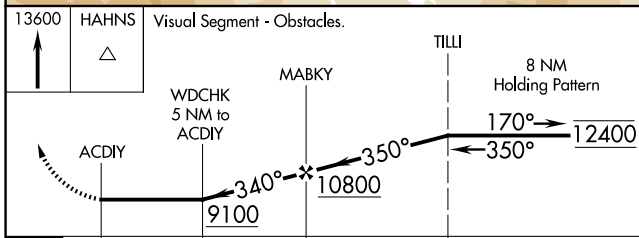

APP CRS	Rwy Ldg	3852
340°	TDZE	6881
	Apt Elev	6882

RNAV (GPS) Z RWY 32

STEAMBOAT SPRINGS/BOB ADAMS FLD (SBS)

RNP APCH - GPS.	MISSED APPROACH: Climb to 13600 direct HAHNS and hold, continue climb-in-hold to 13600.
<p>Circling NA northeast of Rwy 14-32. Rwy 32 helicopter visibility reduction below 1 SM NA. Rwy 32 Straight-in minimums NA at night. Circling Rwy 32 NA at night.</p>	

AWOS-3 118.325	DENVER CENTER 120.475 235.975	UNICOM 122.8 (CTAF)
--------------------------	---	-------------------------------

CATEGORY	A	B	C	D
LNVA MDA	9100-1¼ 2219 (2300-1¼)	9100-1½ 2219 (2300-1½)		NA
CIRCLING	9100-1¼ 2218 (2300-1¼)	9100-1½ 2218 (2300-1½)		NA