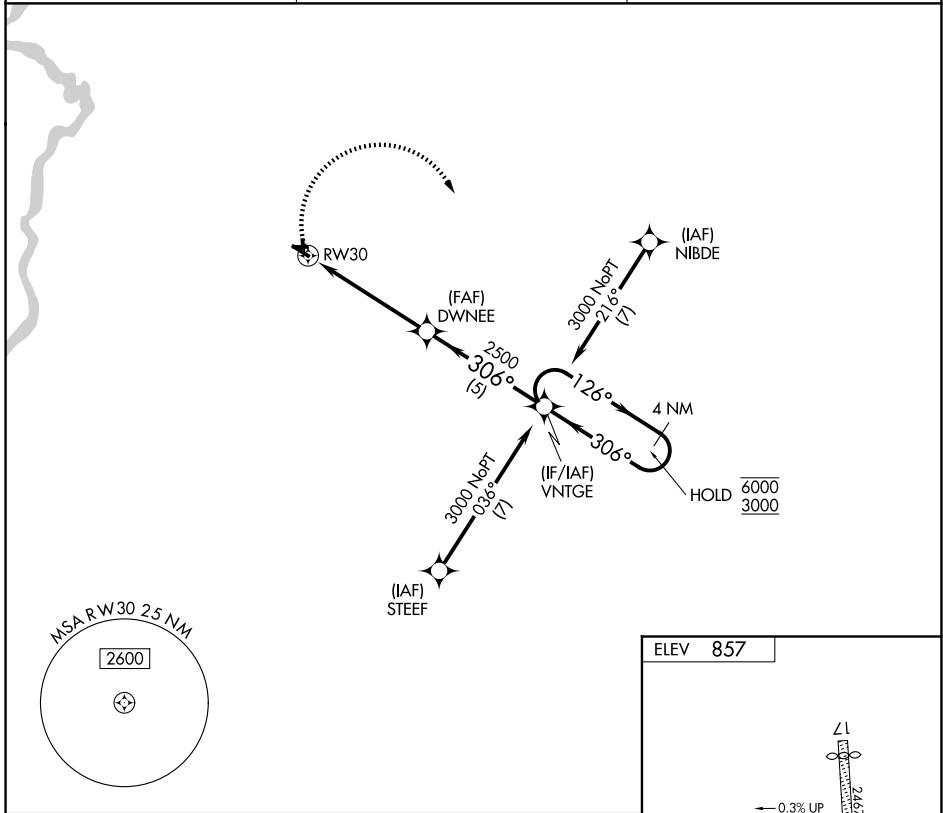

APP CRS	Rwy Ldg	N/A
306°	TDZE	N/A
	Apt Elev	857

RNAV (GPS)-A

POPLAR GROVE (C77)

RNP APCH - GPS.		MISSED APPROACH: Climbing right turn to 3000 direct VNTGE and hold.
▼ ▲ NA	Circling NA to Rwys 09, 17, 27 and 35. Procedure NA at night. Rwy 12 and 30 helicopter visibility reduction below 1 SM NA. Use Chicago/Rockford altimeter setting.	
RFD ASOS 127.6	ROCKFORD APP CON 121.0 327.0	UNICOM 122.8 (CTAF)

CATEGORY	A	B	C	D
CIRCLING	1380-1	523 (600-1)	1560-2 703 (800-2)	NA

EC-3, 16 APR 2026 to 14 MAY 2026

EC-3, 16 APR 2026 to 14 MAY 2026