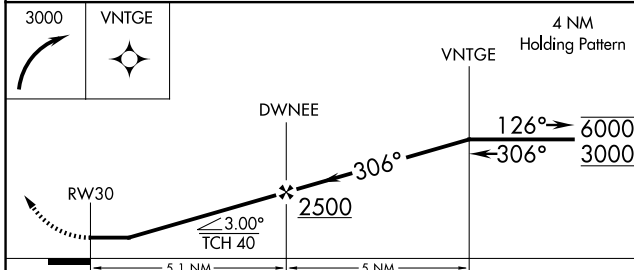

APP CRS	Rwy Ldg	N/A
306°	TDZE	N/A
	Apt Elev	857

RNAV (GPS)-A

POPLAR GROVE (C77)

RNP APCH - GPS.		MISSED APPROACH: Climbing right turn to 3000 direct VNTGE and hold.
▼ ▲ NA	Circling NA to Rwys 09, 17, 27 and 35. Procedure NA at night. Rwy 12 and 30 helicopter visibility reduction below 1 SM NA. Use Chicago/Rockford altimeter setting.	
RFD ASOS 127.6	ROCKFORD APP CON 121.0 327.0	UNICOM 122.8 (CTAF)