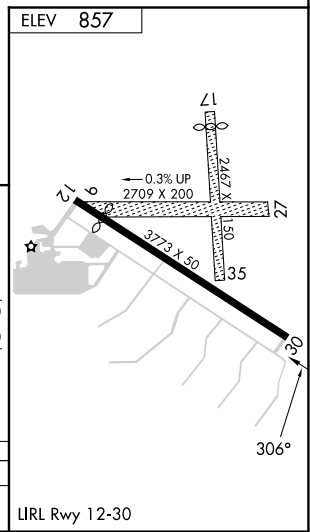

APP CRS	Rwy Ldg	N/A
306°	TDZE	N/A
	Apt Elev	857

RNAV (GPS)-A

POPLAR GROVE (C77)

RNP APCH - GPS.		MISSED APPROACH: Climbing right turn to 3000 direct VNTGE and hold.
▼ ▲ NA	Circling NA to Rwys 09, 17, 27 and 35. Procedure NA at night. Rwy 12 and 30 helicopter visibility reduction below 1 SM NA. Use Chicago/Rockford altimeter setting.	
RFD ASOS 127.6	ROCKFORD APP CON 121.0 327.0	UNICOM 122.8 (CTAF)