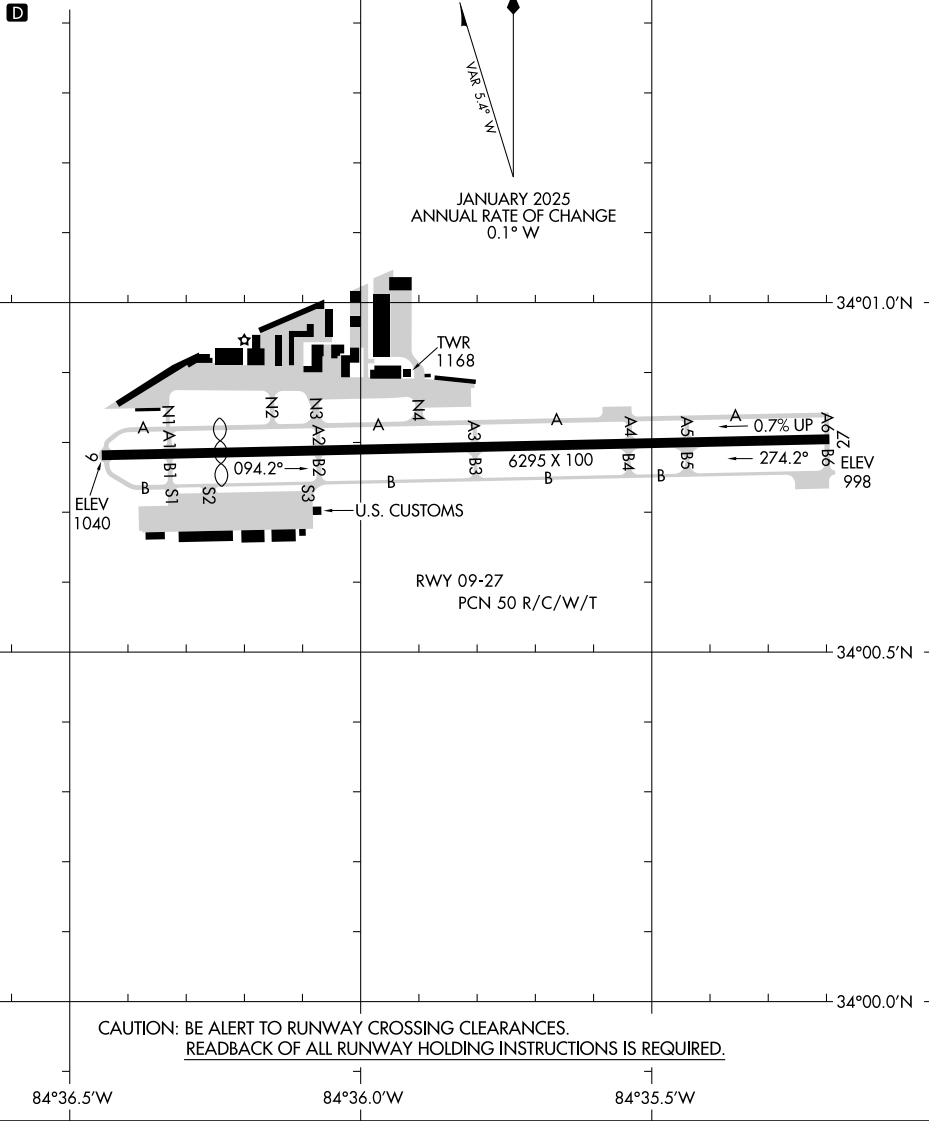

25107

AIRPORT DIAGRAM

COBB COUNTY INTL/MCCOLLUM FLD (RYY)

AL-6424 (FAA)

ATLANTA, GEORGIA

ATIS
 128.125
 McCOLLUM TOWER ★
 125.9
 GND CON
 119.0
 CLNC DEL
 119.0
 121.0 (When twr closed)
 268.7 (When twr closed)

FIELD
 ELEV
 1040

SE-4, 16 APR 2026 to 14 MAY 2026

SE-4, 16 APR 2026 to 14 MAY 2026

AIRPORT DIAGRAM

25107

ATLANTA, GEORGIA

COBB COUNTY INTL/MCCOLLUM FLD (RYY)