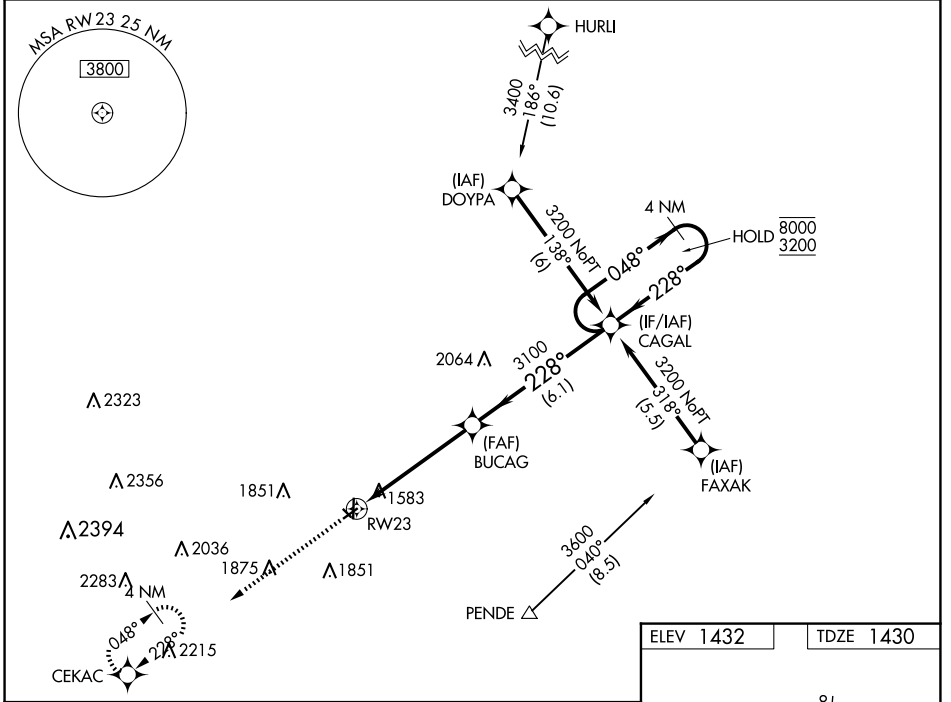

WAAS CH <b>82523</b> <b>W23A</b>	APP CRS <b>228°</b>	Rwy Idg TDZE Apt Elev	<b>3406</b> <b>1430</b> <b>1432</b>
--	------------------------	-----------------------------	---

# RNAV (GPS) RWY 23

WAYNE MUNI/STAN MORRIS FLD (L.C.G)

RNP APCH.	MISSED APPROACH: Climb to 3400 direct CEKAC and hold.
-----------	---

AWOS-3 <b>120.125</b>	SIoux CITY APP CON * <b>124.6 307.0</b>	UNICOM <b>122.8 (CTAF) ①</b>
--------------------------	--	---------------------------------

CATEGORY	A	B	C	D
LPV DA	1866-1½	436 (500-1½)		NA
LNAV/VNAV DA	1869-1½	439 (500-1½)		NA
LNAV MDA	1940-1	510 (600-1)		NA
CIRCLING	2000-1	568 (600-1)		NA

NC-2, 16 APR 2026 to 14 MAY 2026

NC-2, 16 APR 2026 to 14 MAY 2026