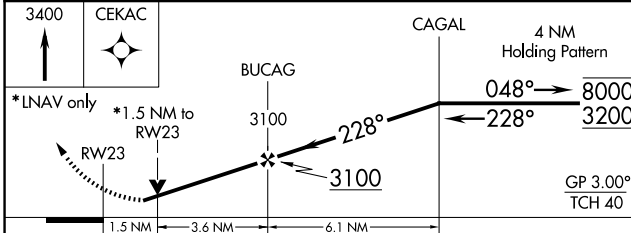

WAAS CH <b>82523</b> <b>W23A</b>	APP CRS <b>228°</b>	Rwy Idg TDZE Apt Elev	<b>3406</b> <b>1430</b> <b>1432</b>
--	------------------------	-----------------------------	---

# RNAV (GPS) RWY 23

WAYNE MUNI/STAN MORRIS FLD (L.C.G)

RNP APCH.	MISSED APPROACH: Climb to 3400 direct CEKAC and hold.
-----------	---

AWOS-3 <b>120.125</b>	SIoux CITY APP CON * <b>124.6 307.0</b>	UNICOM <b>122.8 (CTAF) ①</b>
--------------------------	--	---------------------------------