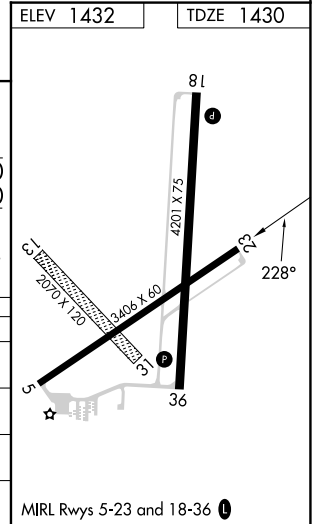

WAAS CH <b>82523</b> <b>W23A</b>	APP CRS <b>228°</b>	Rwy Idg TDZE Apt Elev	<b>3406</b> <b>1430</b> <b>1432</b>
--	------------------------	-----------------------------	---

# RNAV (GPS) RWY 23

WAYNE MUNI/STAN MORRIS FLD (L.C.G)

RNP APCH.	MISSED APPROACH: Climb to 3400 direct CEKAC and hold.
-----------	---

AWOS-3 <b>120.125</b>	SIoux CITY APP CON * <b>124.6 307.0</b>	UNICOM <b>122.8 (CTAF) ①</b>
--------------------------	--	---------------------------------