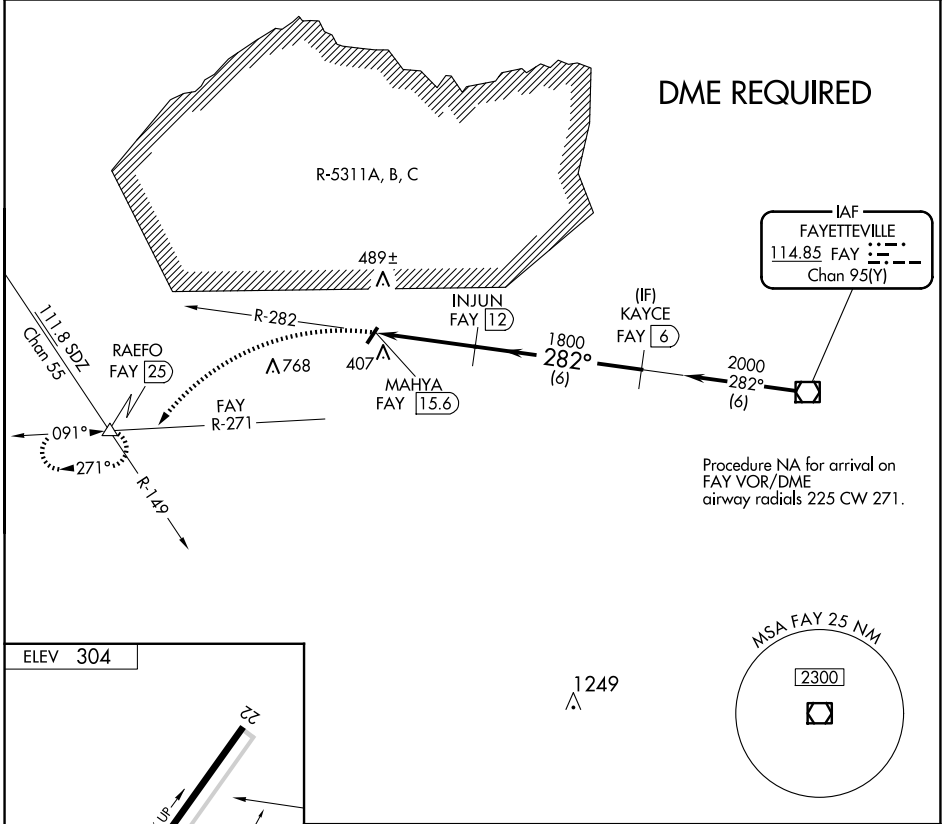

VOR/DME FAY 114.85 Chan 95(Y)	APP CRS 282°	Rwy Idg TDZE Apt Elev N/A N/A 304
--	------------------------	---

VOR-A
P K AIRPARK (5W4)

NA DME required. Procedure NA at night. Use Fayetteville altimeter setting.	MISSED APPROACH: Climbing left turn to 3000 on FAY VOR/DME R-271 to RAEFO/FAY 25 DME and hold.
FAYETTEVILLE APP CON 127.8 290.25	UNICOM 123.0 (CTAF)

SE-2, 16 APR 2026 to 14 MAY 2026

SE-2, 16 APR 2026 to 14 MAY 2026

CATEGORY	A	B	C	D
CIRCLING	840-1 536 (600-1)	860-1 556 (600-1)	920-1 ³ / ₄ 616 (700-1 ³ / ₄)	NA