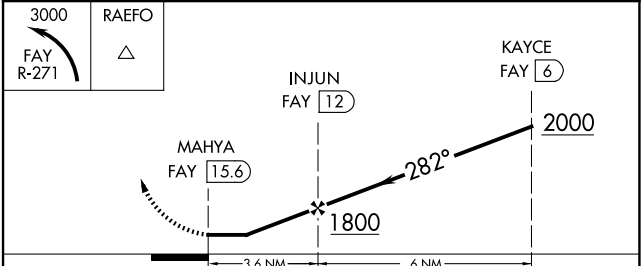

VOR/DME FAY 114.85 Chan 95(Y)	APP CRS 282°	Rwy Idg TDZE Apt Elev N/A N/A 304
--	------------------------	---

VOR-A
P K AIRPARK (5W4)

NA DME required. Procedure NA at night. Use Fayetteville altimeter setting.	MISSED APPROACH: Climbing left turn to 3000 on FAY VOR/DME R-271 to RAEFO/FAY 25 DME and hold.
FAYETTEVILLE APP CON 127.8 290.25	UNICOM 123.0 (CTAF)

SE-2, 16 APR 2026 to 14 MAY 2026

SE-2, 16 APR 2026 to 14 MAY 2026

CATEGORY	A	B	C	D
CIRCLING	840-1 536 (600-1)	860-1 556 (600-1)	920-1 ³ / ₄ 616 (700-1 ³ / ₄)	NA