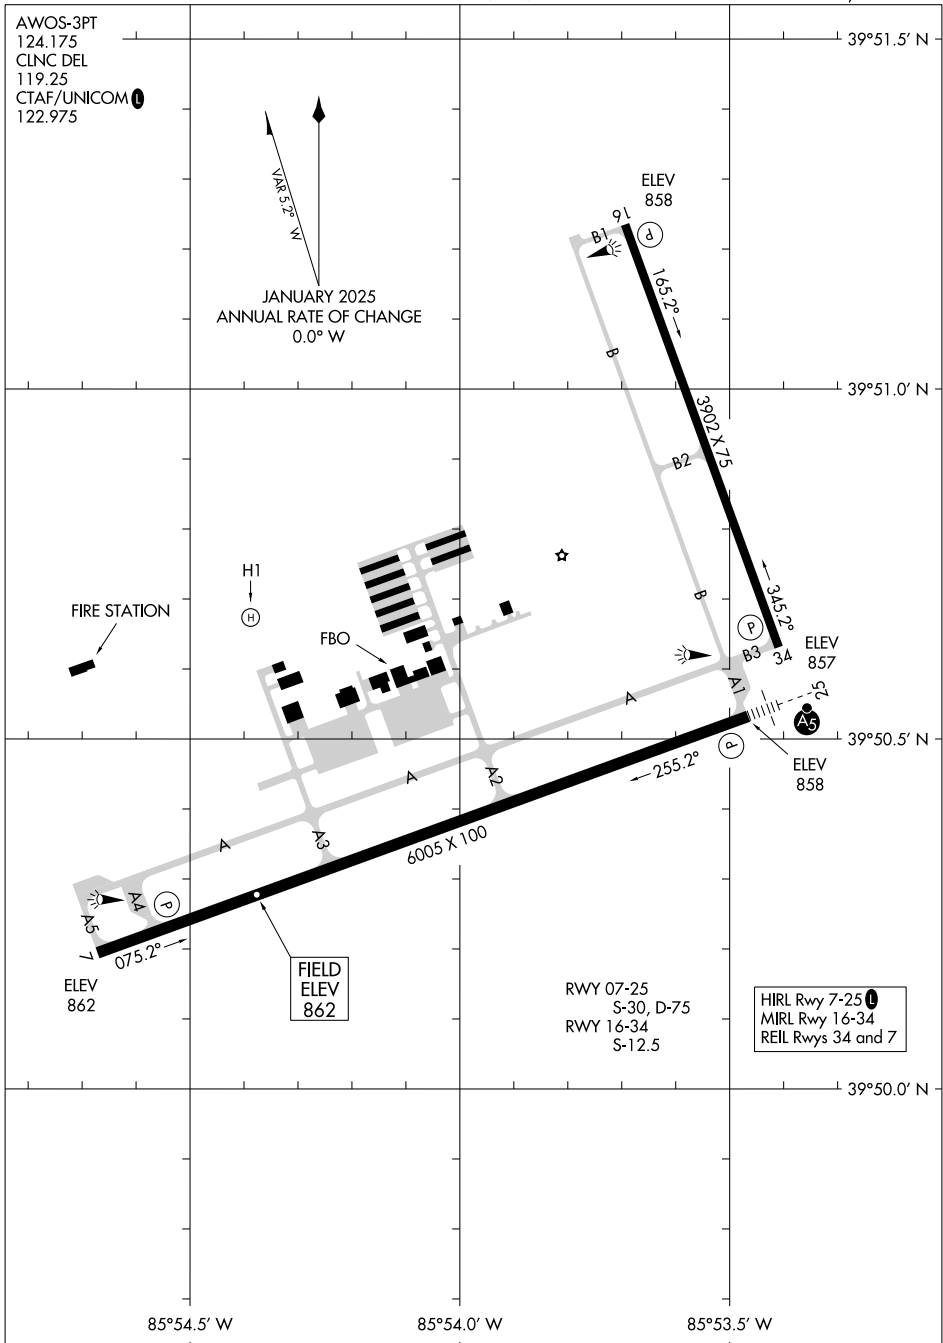

26022

# AIRPORT DIAGRAM

AL-6452 (FAA)

INDIANAPOLIS RGNL (MQJ)  
INDIANAPOLIS, INDIANA

AWOS-3PT  
124.175  
CLNC DEL  
119.25  
CTAF/UNICOM  
122.975

EC-2, 16 APR 2026 to 14 MAY 2026

EC-2, 16 APR 2026 to 14 MAY 2026

# AIRPORT DIAGRAM

26022

INDIANAPOLIS, INDIANA  
INDIANAPOLIS RGNL (MQJ)