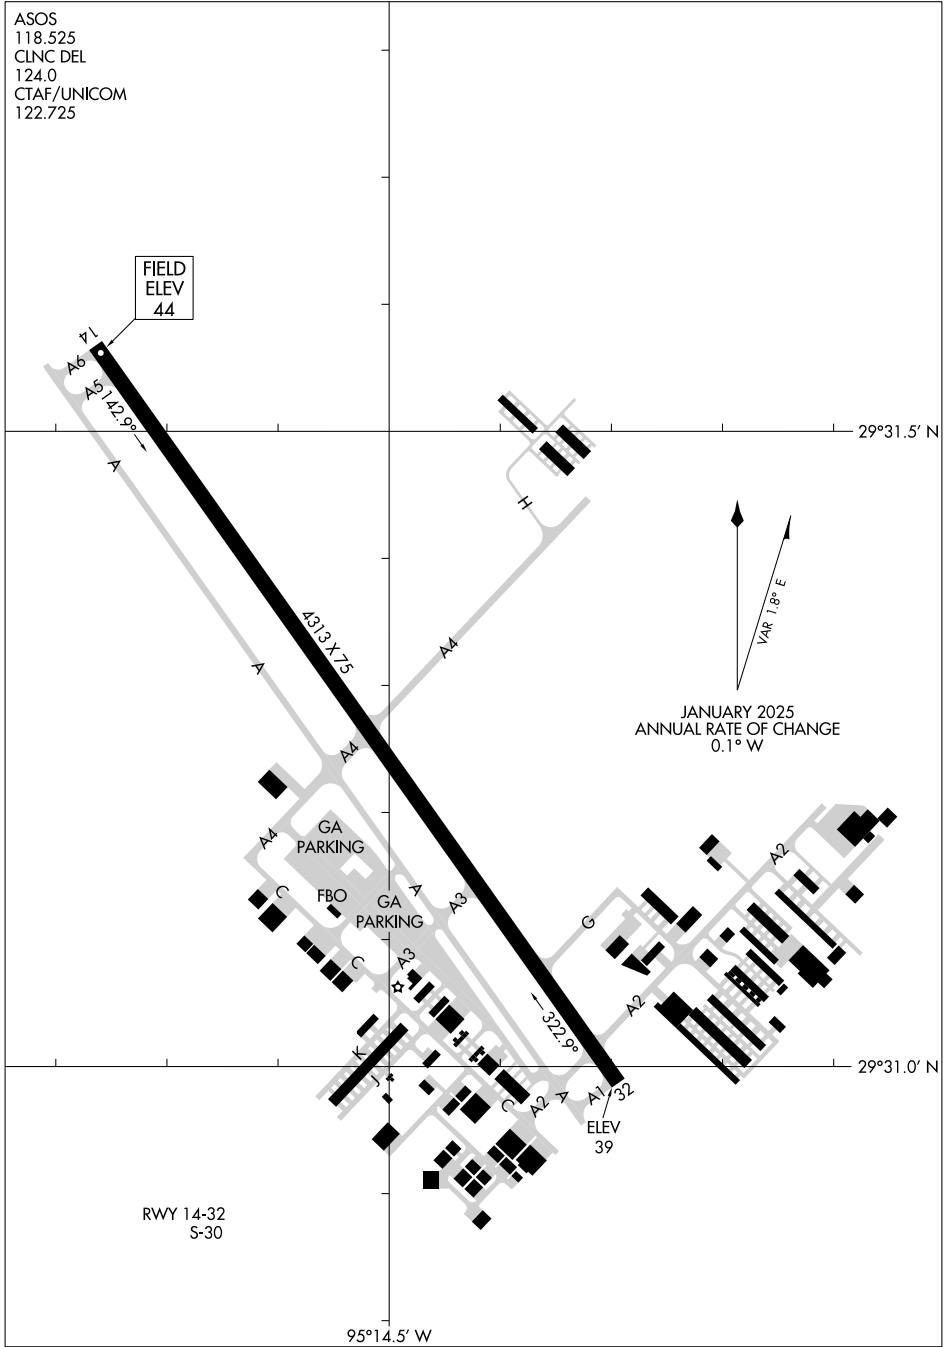

25107

AIRPORT DIAGRAM

AL-6460 (FAA)

PEARLAND RGNL (LVJ)
HOUSTON, TEXAS

ASOS
118.525
CLNC DEL
124.0
CTAF/UNICOM
122.725

FIELD
ELEV
44

SC-5, 16 APR 2026 to 14 MAY 2026

SC-5, 16 APR 2026 to 14 MAY 2026

AIRPORT DIAGRAM

25107

HOUSTON, TEXAS
PEARLAND RGNL (LVJ)