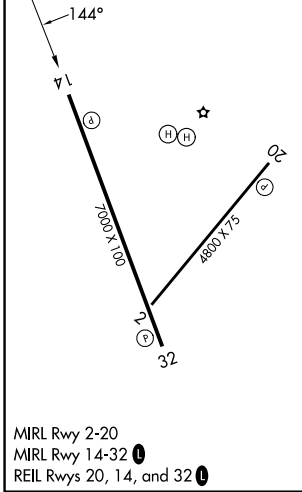

WAAS CH 62902 W14A	APP CRS 144°	Rwy Ldg 7000 TDZE 4304 Apt Elev 4308
--	------------------------	---

RNAV (GPS) RWY 14

WINNEMUCCA MUNI (WMC)

RNP APCH.	MISSED APPROACH: Climb to 12000 direct MUXSU and via 147° track to CUTVA and hold, continue climb-in-hold to 12000.
<p>⚠ If local altimeter setting not received, use Battle Mountain altimeter setting and increase all DAs/MDAs 140 feet. VDP NA when using Battle Mountain altimeter setting.</p>	

ASOS 120.175	SALT LAKE CITY CENTER 132.25 338.35	UNICOM 122.8 (CTAF) 0
------------------------	---	---------------------------------

ELEV 4308	TDZE 4304
------------------	------------------

TOWOD	WINQY	12000	MUXSU	147° tr	CUTVA
Procedure Turn NA	7400				
GP 3.00°	6300				
TCH 40					
	6 NM	3.7 NM	2.4 NM		
	*LNAV only				

CATEGORY	A	B	C	D
LPV DA	4843-2 539 (600-2)			
LNAV MDA	5100-1 796 (800-1)	5100-1¼ 796 (800-1¼)	5100-2¼ 796 (800-2¼)	5100-2½ 796 (800-2½)

SW-4, 16 APR 2026 to 14 MAY 2026

SW-4, 16 APR 2026 to 14 MAY 2026