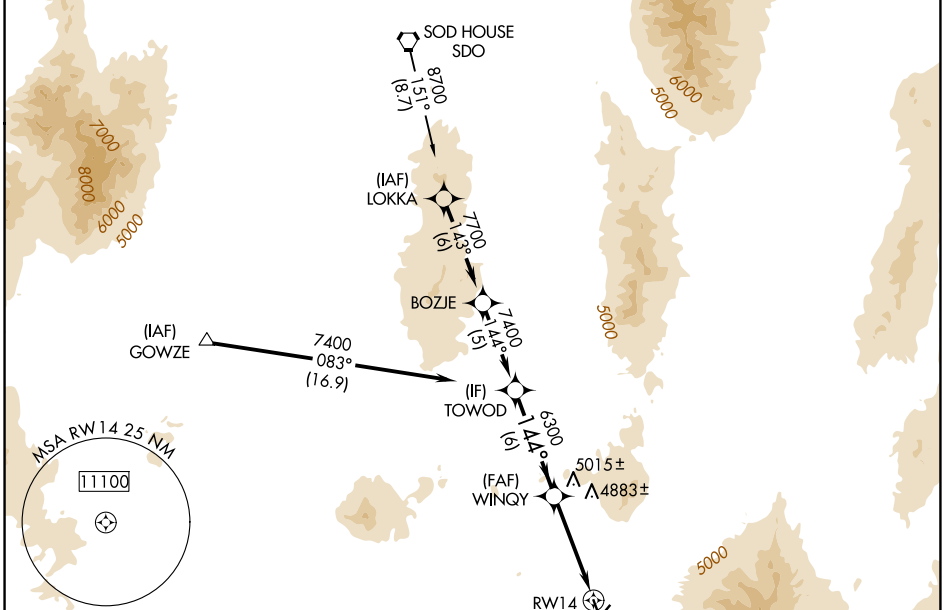

WAAS CH 62902 W14A	APP CRS 144°	Rwy Ldg 7000 TDZE 4304 Apt Elev 4308
--	------------------------	---

RNAV (GPS) RWY 14

WINNEMUCCA MUNI (WMC)

RNP APCH.	MISSED APPROACH: Climb to 12000 direct MUXSU and via 147° track to CUTVA and hold, continue climb-in-hold to 12000.
<p>⚠ If local altimeter setting not received, use Battle Mountain altimeter setting and increase all DAs/MDAs 140 feet. VDP NA when using Battle Mountain altimeter setting.</p>	

ASOS 120.175	SALT LAKE CITY CENTER 132.25 338.35	UNICOM 122.8 (CTAF) 0
------------------------	---	---------------------------------

ELEV 4308	TDZE 4304
------------------	------------------

TOWOD	WINQY	12000	MUXSU	147° tr	CUTVA
Procedure Turn NA	7400				
GP 3.00°	6300				
TCH 40					
	6 NM	3.7 NM	2.4 NM		
	*LNAV only				

CATEGORY	A	B	C	D
LPV DA	4843-2 539 (600-2)			
LNAV MDA	5100-1 796 (800-1)	5100-1¼ 796 (800-1¼)	5100-2¼ 796 (800-2¼)	5100-2½ 796 (800-2½)

SW-4, 16 APR 2026 to 14 MAY 2026

SW-4, 16 APR 2026 to 14 MAY 2026