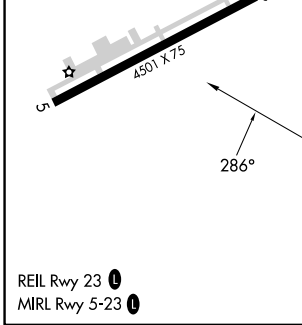

VORTAC PDT 114.7 Chan 94	APP CRS 286°	Rwy Idg TDZE Apt Elev N/A N/A 644
--	------------------------	---

VOR-A

HERMISTON MUNI (H.R.I)

DME required.

MISSED APPROACH: Climbing right turn to 4000 on PDT VORTAC R-299 to PDT VORTAC and hold.

ASOS 135.225	SPOKANE APP CON * 133.15 379.15	UNICOM 122.8 (CTAF) 0
------------------------	---	---------------------------------

4000 PDT R-299	PDT HONUP PDT 13.4	BAYKA PDT 9.5	PDT VORTAC	One Minute Holding Pattern
MLIPS PDT 15.4	2700	1400	106° → 1400 ← 286° 4000	
2 NM		3.9 NM		9.5 NM
CATEGORY	A	B	C	D
C CIRCLING	1140-1 496 (500-1)			1260-2 616 (700-2)