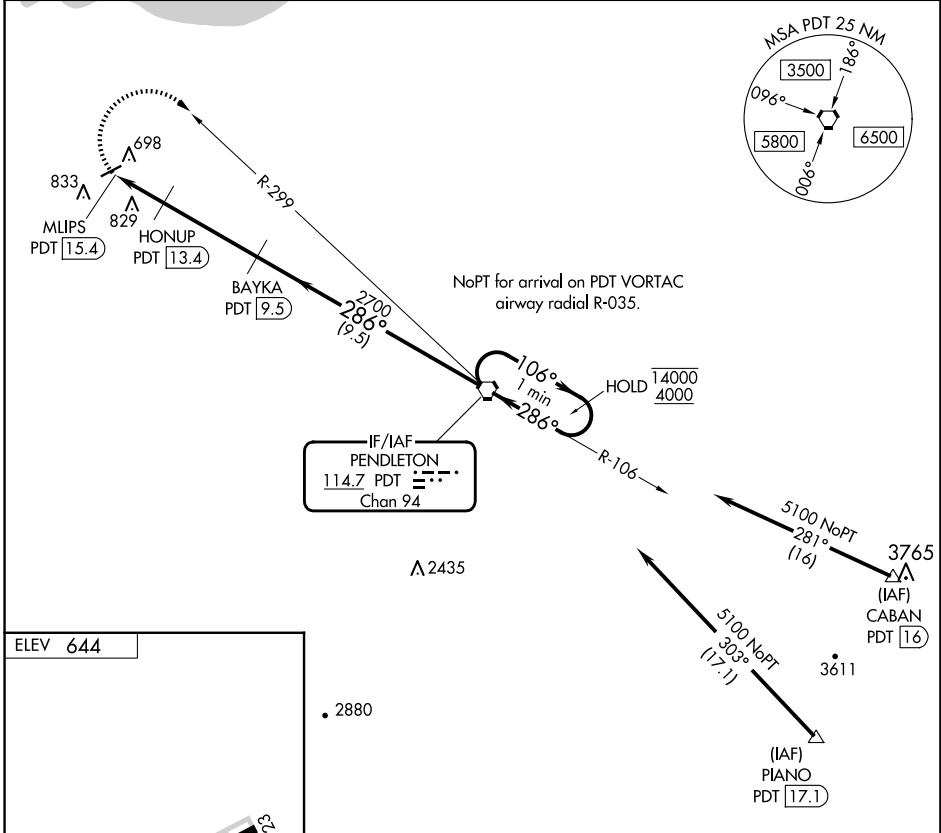

VORTAC PDT 114.7 Chan 94	APP CRS 286°	Rwy Idg TDZE Apt Elev N/A N/A 644
--	------------------------	---

VOR-A

HERMISTON MUNI (H.R.I)

DME required.

MISSED APPROACH: Climbing right turn to 4000 on PDT VORTAC R-299 to PDT VORTAC and hold.

ASOS 135.225	SPOKANE APP CON * 133.15 379.15	UNICOM 122.8 (CTAF) 0
------------------------	---	---------------------------------

4000 PDT R-299	PDT HONUP PDT 13.4	BAYKA PDT 9.5	PDT VORTAC	One Minute Holding Pattern
MLIPS PDT 15.4	2700	1400	106° → 1400 ← 286° 4000	
2 NM		3.9 NM		9.5 NM
CATEGORY	A	B	C	D
C CIRCLING	1140-1 496 (500-1)			1260-2 616 (700-2)

NW-1, 16 APR 2026 to 14 MAY 2026

NW-1, 16 APR 2026 to 14 MAY 2026