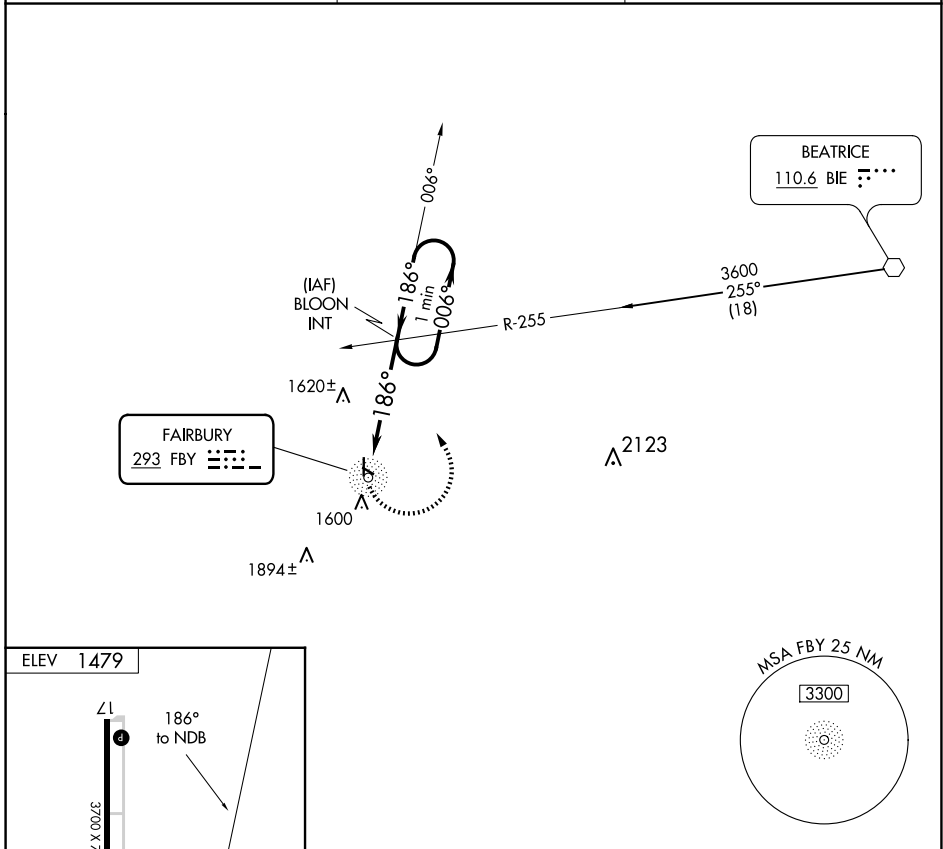

NDB FBY 293	APP CRS 186°	Rwy Idg TDZE Apt Elev	N/A N/A 1479

NDB-A
FAIRBURY MUNI (F'BY)

NA Use Hebron altimeter setting; when not received, use Beatrice altimeter setting and increase all MDAs 40 feet. Circling NA to Rws 11 and 29.

MISSED APPROACH: Climbing left turn to 3600 via FBY bearing 006° to BLOON INT and hold.

HJH AWOS-3 118.525	MINNEAPOLIS CENTER 126.4 317.7	UNICOM 122.7 (CTAF)

CATEGORY	A	B	C	D
CIRCLING	2000-1 521 (600-1)	2040-1 561 (600-1)	NA	

NC-2, 16 APR 2026 to 14 MAY 2026

NC-2, 16 APR 2026 to 14 MAY 2026