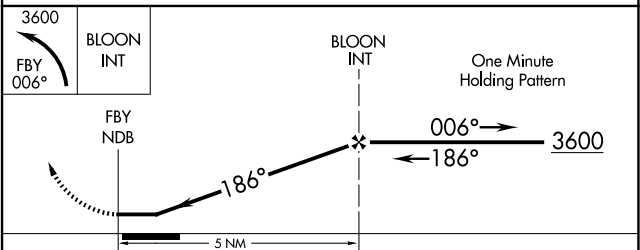

NDB FBY 293	APP CRS 186°	Rwy Idg TDZE Apt Elev	N/A N/A 1479

NDB-A
FAIRBURY MUNI (F'BY)

NA Use Hebron altimeter setting; when not received, use Beatrice altimeter setting and increase all MDAs 40 feet. Circling NA to Rws 11 and 29.

MISSED APPROACH: Climbing left turn to 3600 via FBY bearing 006° to BLOON INT and hold.

HJH AWOS-3 118.525	MINNEAPOLIS CENTER 126.4 317.7	UNICOM 122.7 (CTAF)

CATEGORY	A	B	C	D
CIRCLING	2000-1 521 (600-1)	2040-1 561 (600-1)	NA	

NC-2, 16 APR 2026 to 14 MAY 2026

NC-2, 16 APR 2026 to 14 MAY 2026