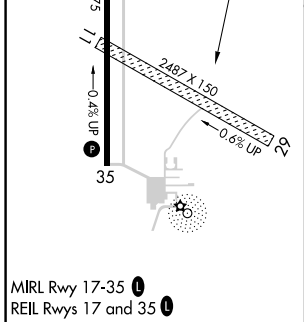

NDB FBY 293	APP CRS 186°	Rwy Idg TDZE Apt Elev	N/A N/A 1479

NDB-A
FAIRBURY MUNI (F'BY)

NA Use Hebron altimeter setting; when not received, use Beatrice altimeter setting and increase all MDAs 40 feet. Circling NA to Rws 11 and 29.

MISSED APPROACH: Climbing left turn to 3600 via FBY bearing 006° to BLOON INT and hold.

HJH AWOS-3 118.525	MINNEAPOLIS CENTER 126.4 317.7	UNICOM 122.7 (CTAF)

CATEGORY	A	B	C	D
CIRCLING	2000-1 521 (600-1)	2040-1 561 (600-1)	NA	

NC-2, 16 APR 2026 to 14 MAY 2026

NC-2, 16 APR 2026 to 14 MAY 2026