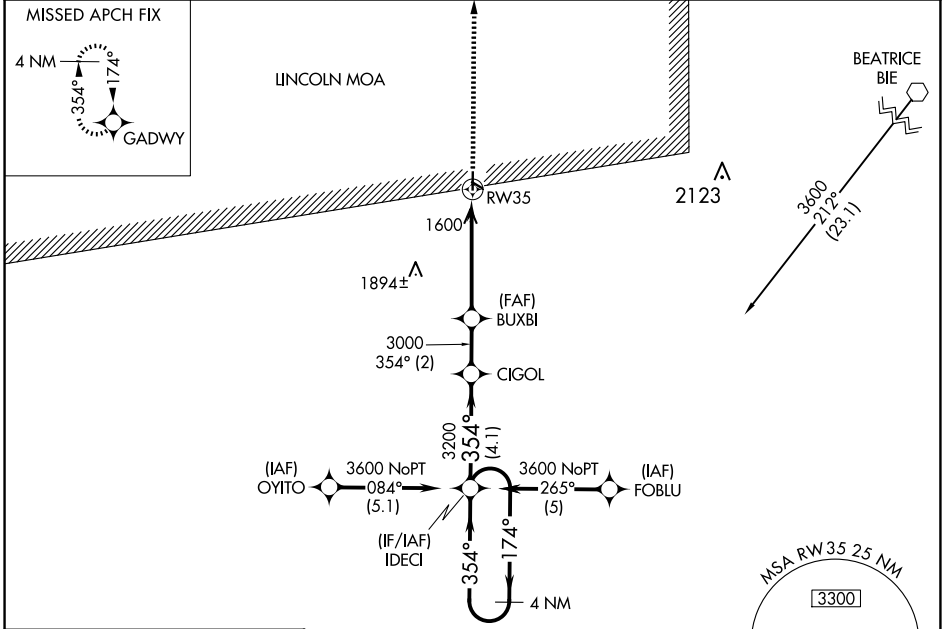

WAAS CH 65808 W35A	APP CRS 354°	Rwy Idg TDZE Apt Elev	3700 1477 1479
--	------------------------	-----------------------------	---

RNAV (GPS) RWY 35

FAIRBURY MUNI (F'BY)

RNP APCH.		MISSED APPROACH: Climb to 4000 direct GADWY and hold.
<p>▼ Use Hebron altimeter setting; when not received, use Beatrice altimeter setting: ▲ NA increase LPV DA to 1796 feet and all visibilities ¼ SM; increase all MDAs 40 feet. Circling NA to Rwys 11 and 29.</p>		
HJH AWOS-3 118.525	MINNEAPOLIS CENTER 126.4 317.7	UNICOM 122.7 (CTAF) 0

ELEV 1479	TDZE 1477
-----------	-----------

CATEGORY	A	B	C	D
LPV DA	1773-1	296 (300-1)		NA
LNAV MDA	1900-1	423 (500-1)		NA
CIRCLING	1960-1	481 (500-1)		NA