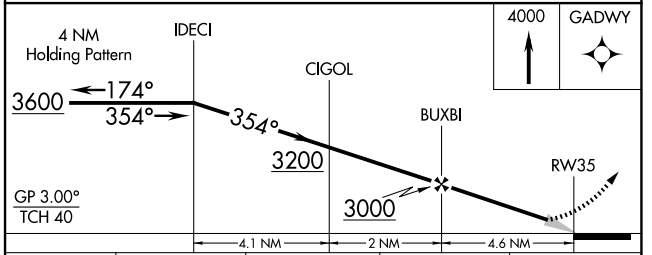

WAAS CH 65808 W35A	APP CRS 354°	Rwy Idg TDZE Apt Elev	3700 1477 1479
--	------------------------	-----------------------------	---

RNAV (GPS) RWY 35

FAIRBURY MUNI (F'BY)

RNP APCH.		MISSED APPROACH: Climb to 4000 direct GADWY and hold.
<p>▼ Use Hebron altimeter setting; when not received, use Beatrice altimeter setting: ▲ NA increase LPV DA to 1796 feet and all visibilities ¼ SM; increase all MDAs 40 feet. Circling NA to Rwys 11 and 29.</p>		
HJH AWOS-3 118.525	MINNEAPOLIS CENTER 126.4 317.7	UNICOM 122.7 (CTAF) 0

ELEV 1479	TDZE 1477
-----------	-----------

CATEGORY	A	B	C	D
LPV DA	1773-1	296 (300-1)		NA
LNAV MDA	1900-1	423 (500-1)		NA
CIRCLING	1960-1	481 (500-1)		NA