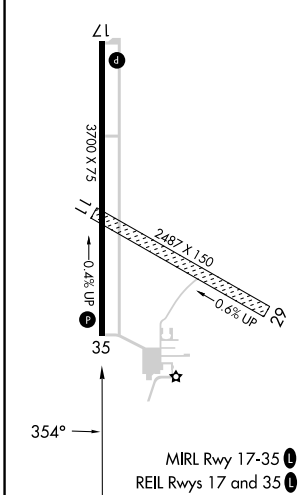

WAAS CH 65808 W35A	APP CRS 354°	Rwy Idg TDZE Apt Elev	3700 1477 1479
--	------------------------	-----------------------------	---

RNAV (GPS) RWY 35

FAIRBURY MUNI (F'BY)

RNP APCH.		MISSED APPROACH: Climb to 4000 direct GADWY and hold.
<p>▼ Use Hebron altimeter setting; when not received, use Beatrice altimeter setting: ▲ NA increase LPV DA to 1796 feet and all visibilities ¼ SM; increase all MDAs 40 feet. Circling NA to Rwys 11 and 29.</p>		
HJH AWOS-3 118.525	MINNEAPOLIS CENTER 126.4 317.7	UNICOM 122.7 (CTAF) 0

ELEV 1479	TDZE 1477
-----------	-----------

CATEGORY	A	B	C	D
LPV DA	1773-1	296 (300-1)		NA
LNAV MDA	1900-1	423 (500-1)		NA
CIRCLING	1960-1	481 (500-1)		NA