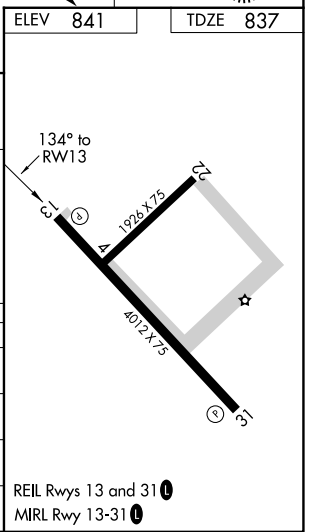

WAAS CH 78215 W13A	APP CRS 134°	Rwy Idg TDZE Apt Elev	4012 837 841

RNAV (GPS) RWY 13

OSKALOOSA MUNI (00A)

RNP APCH.	MISSED APPROACH: Climb to 3000 direct HONPA and hold.
When local altimeter setting not received, use Ottumwa altimeter setting and increase all DA 18 feet and all MDA 20 feet and increase LNAV/VNAV all Cats visibility ¼ mile. Baro-VNAV and VDP NA when using Ottumwa altimeter setting. For uncompensated Baro-VNAV systems, LNAV/VNAV NA below -1.6°C (4°F) or above 54°C (130°F).	

AWOS-3 118.625	CHICAGO CENTER 118.15 335.575	UNICOM 122.8 (CTAF) 0

CATEGORY	A	B	C	D
LPV DA	1193-1¼	356 (400-1¼)		NA
LNAV/VNAV DA	1219-1¼	382 (400-1¼)		NA
LNAV MDA	1220-1	383 (400-1)		NA
CIRCLING	1260-1 419 (500-1)	1300-1 459 (500-1)	1300-1½ 459 (500-1½)	NA

NC-3, 16 APR 2026 to 14 MAY 2026

NC-3, 16 APR 2026 to 14 MAY 2026