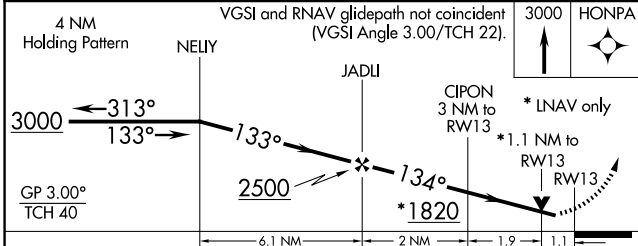

WAAS CH 78215 W13A	APP CRS 134°	Rwy Idg TDZE Apt Elev	4012 837 841
--	------------------------	-----------------------------	---

RNAV (GPS) RWY 13

OSKALOOSA MUNI (00A)

RNP APCH.	MISSED APPROACH: Climb to 3000 direct HONPA and hold.
<p>When local altimeter setting not received, use Ottumwa altimeter setting and increase all DA 18 feet and all MDA 20 feet and increase LNAV/VNAV all Cats visibility ¼ mile. Baro-VNAV and VDP NA when using Ottumwa altimeter setting. For uncompensated Baro-VNAV systems, LNAV/VNAV NA below -1.6°C (4°F) or above 54°C (130°F).</p>	

AWOS-3 118.625	CHICAGO CENTER 118.15 335.575	UNICOM 122.8 (CTAF) 0
--------------------------	---	---------------------------------

CATEGORY	A	B	C	D
LPV DA	1193-1¼	356 (400-1¼)		NA
LNAV/VNAV DA	1219-1¼	382 (400-1¼)		NA
LNAV MDA	1220-1	383 (400-1)		NA
CIRCLING	1260-1 419 (500-1)	1300-1 459 (500-1)	1300-1½ 459 (500-1½)	NA