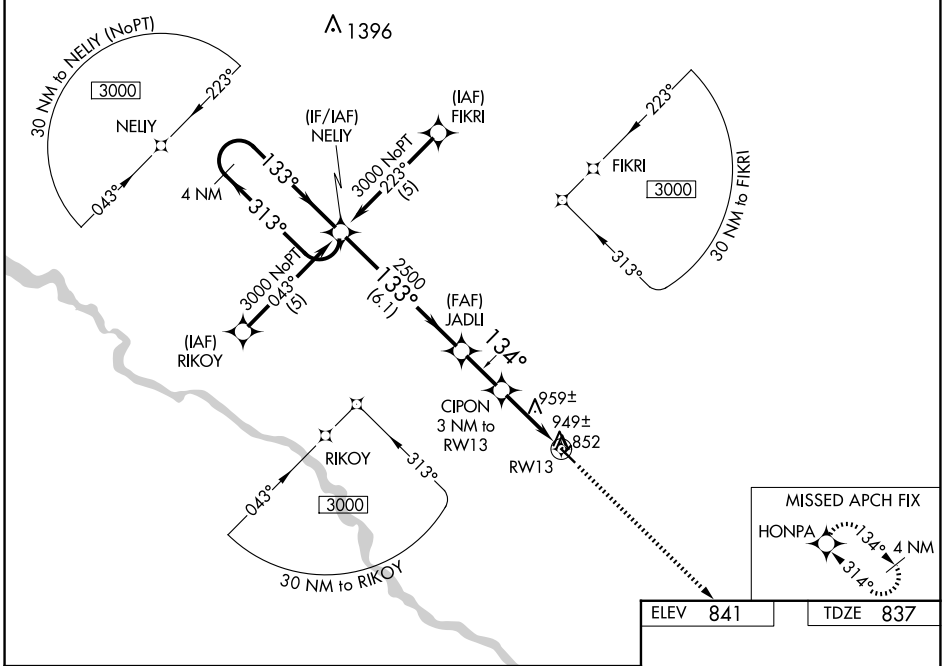

WAAS CH 78215 W13A	APP CRS 134°	Rwy Idg TDZE Apt Elev	4012 837 841
--	------------------------	-----------------------------	---

RNAV (GPS) RWY 13

OSKALOOSA MUNI (00A)

RNP APCH.	MISSED APPROACH: Climb to 3000 direct HONPA and hold.
<p>When local altimeter setting not received, use Ottumwa altimeter setting and increase all DA 18 feet and all MDA 20 feet and increase LNAV/VNAV all Cats visibility ¼ mile. Baro-VNAV and VDP NA when using Ottumwa altimeter setting. For uncompensated Baro-VNAV systems, LNAV/VNAV NA below -1.6°C (4°F) or above 54°C (130°F).</p>	

AWOS-3 118.625	CHICAGO CENTER 118.15 335.575	UNICOM 122.8 (CTAF) 0
--------------------------	---	---------------------------------

CATEGORY	A	B	C	D
LPV DA	1193-1¼	356 (400-1¼)		NA
LNAV/VNAV DA	1219-1¼	382 (400-1¼)		NA
LNAV MDA	1220-1	383 (400-1)		NA
CIRCLING	1260-1 419 (500-1)	1300-1 459 (500-1)	1300-1½ 459 (500-1½)	NA

NC-3, 16 APR 2026 to 14 MAY 2026

NC-3, 16 APR 2026 to 14 MAY 2026